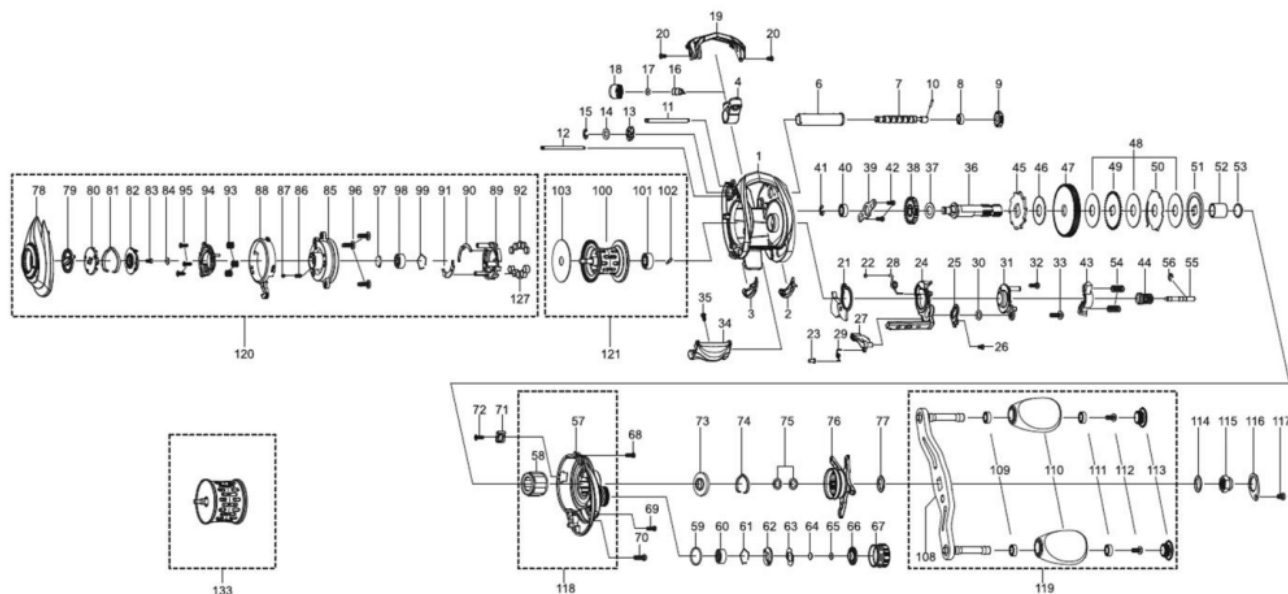

1525261 REVO

REVO DEEZ8

Please specify reel model number and number in reel foot when ordering parts.

Ambassadeur REVO DEEZ8 30 00

パーツID	パーツ名	価格	
1	1415606	FRAME	¥7,500
2	1415607	SLIDE WASHER	¥200
3	1415608	SLIDE WASHER	¥200
4	1415609	LINE GUIDE	¥500
6	1415610	LEVEL WIND TUBE	¥300
7	1415611	WORM SHAFT	¥1,500
8	1125729	BALLBEARING	¥600
9	1125732	WORM SHAFT GEAR	¥100
10	1125733	WORM SHAFT PIN	¥50
11	1415612	LINE GUIDE SHAFT	¥300
12	1415613	GUIDE PIN	¥300
13	1313359	WORM SHAFT PIN HOLDER	¥200
14	1124224	WASHER	¥160
15	1124201	RETAINER	¥50
16	1125735	PAWL	¥300
17	1125736	WASHER	¥50
18	1129323	LINE GUIDE NUT	¥70
19	1415614	FRONT COVER	¥500
20	1185747	SCREW	¥160
21	1415615	FRAME PLATE	¥300
22	1415616	BUSHING	¥200
23	1415617	KICK LEVER SPRING BUSHING	¥200
24	1415618	LIFT CURVE	¥300
25	1415619	LINK PLATE	¥200
26	1415620	SCREW	¥200
27	1289969	KICK LEVER	¥300
28	1380524	CLUTCH SPRING	¥200
29	1125745	KICK LEVER SPRING	¥50
30	1124224	WASHER	¥160
31	1415621	CLUTCH PLATE	¥200
32	1415622	SCREW	¥200
33	1380616	SCREW	¥200
34	1490490	THUMB BAR	¥300
35	1530546	THUMB BAR SCREW	¥200
36	1415624	MAIN GEAR SHAFT	¥1,200
37	1125747	WASHER	¥50
38	1251634	LEVEL WIND GEAR	¥160
39	1415625	MAIN GRRR SHAFT PLATE	¥1,500
40	1116186	BALL BEARING	¥600
41	1124201	RETAINER	¥50
42	1372152	SCREW	¥200
43	1125753	YOKE	¥100
44	1415626	PINION	¥1,000
45	1281188	RATCHET	¥150
46	1452770	DRAG WASHER	¥100
47	1310956	MAIN GEAR	¥2,000
48	1281218	DRAG WASHER	¥200
49	1281219	DRAG WASHER	¥200
50	1281220	EAR WASHER	¥200
51	1530547	PRESSURE WASHER	¥400