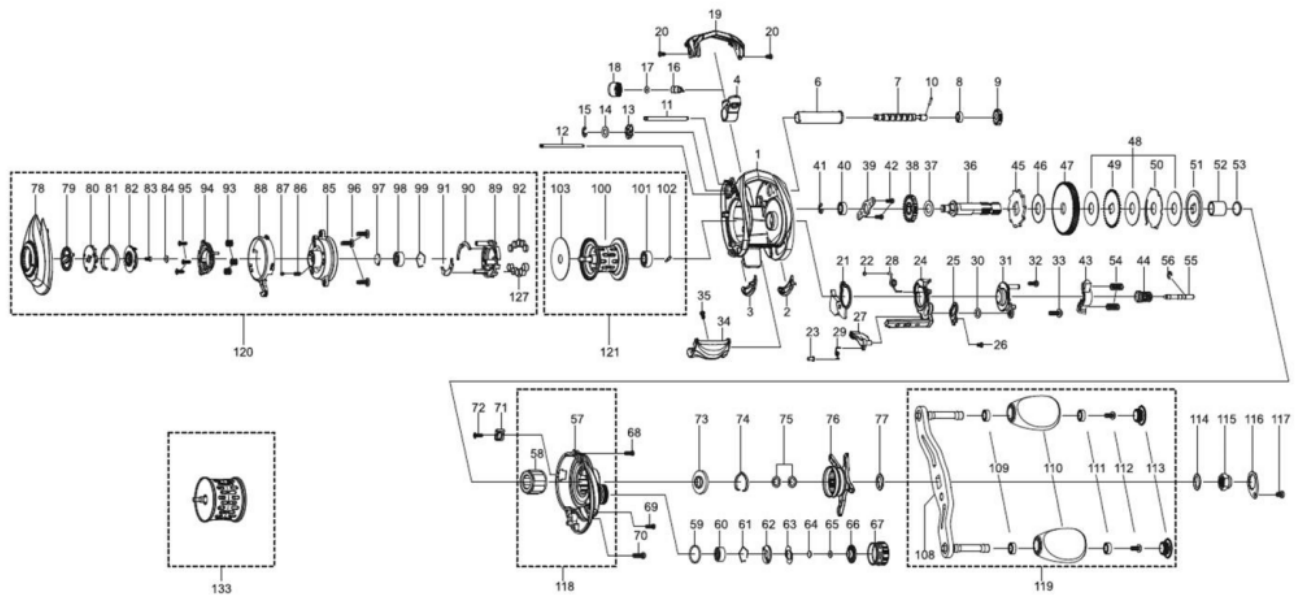

1525261 REVO

REVO DEEZ8

Please specify reel model number and number in reel foot when ordering parts.

Ambassadeur REVO DEEZ8 30 00

パーツID	パーツ名	価格	
1	1415606	FRAME	¥7,500
2	1415607	SLIDE WASHER	¥200
3	1415608	SLIDE WASHER	¥200
4	1415609	LINE GUIDE	¥500
6	1415610	LEVEL WIND TUBE	¥300
7	1415611	WORM SHAFT	¥1,500
8	1125729	BALLBEARING	¥600
9	1125732	WORM SHAFT GEAR	¥100
10	1125733	WORM SHAFT PIN	¥50
11	1415612	LINE GUIDE SHAFT	¥300
12	1415613	GUIDE PIN	¥300
13	1313359	WORM SHAFT PIN HOLDER	¥200
14	1124224	WASHER	¥160
15	1124201	RETAINER	¥50
16	1125735	PAWL	¥300
17	1125736	WASHER	¥50
18	1129323	LINE GUIDE NUT	¥70
19	1415614	FRONT COVER	¥500
20	1185747	SCREW	¥160
21	1415615	FRAME PLATE	¥300
22	1415616	BUSHING	¥200
23	1415617	KICK LEVER SPRING BUSHING	¥200
24	1415618	LIFT CURVE	¥300
25	1415619	LINK PLATE	¥200
26	1415620	SCREW	¥200
27	1289969	KICK LEVER	¥300
28	1380524	CLUTCH SPRING	¥200
29	1125745	KICK LEVER SPRING	¥50
30	1124224	WASHER	¥160
31	1415621	CLUTCH PLATE	¥200
32	1415622	SCREW	¥200
33	1380616	SCREW	¥200
34	1490490	THUMB BAR	¥300
35	1530546	THUMB BAR SCREW	¥200
36	1415624	MAIN GEAR SHAFT	¥1,200
37	1125747	WASHER	¥50
38	1251634	LEVEL WIND GEAR	¥160
39	1415625	MAIN GRRR SHAFT PLATE	¥1,500
40	1116186	BALL BEARING	¥600
41	1124201	RETAINER	¥50
42	1372152	SCREW	¥200
43	1125753	YOKE	¥100
44	1415626	PINION	¥1,000
45	1281188	RATCHET	¥150
46	1452770	DRAG WASHER	¥300
47	1310956	MAIN GEAR	¥2,000
48	1281218	DRAG WASHER	¥200
49	1281219	DRAG WASHER	¥200
50	1281220	EAR WASHER	¥200
51	1530547	PRESSURE WASHER	¥400