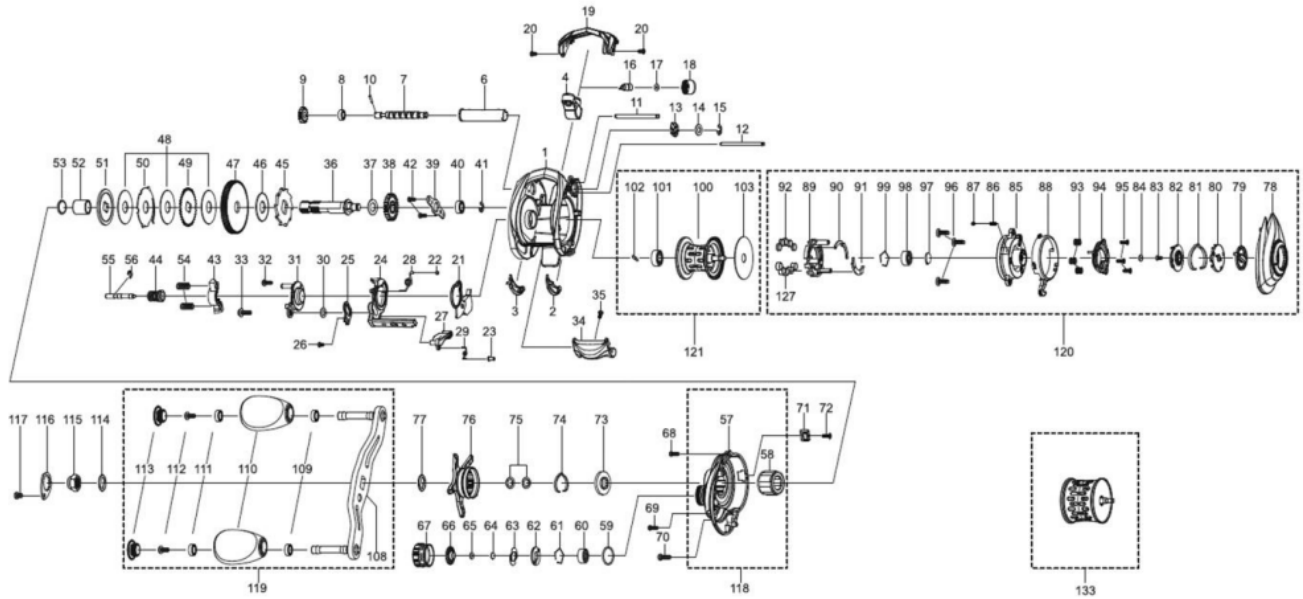

1525262 REVO

REVO DEEZ8-L

Please specify reel model number and number in reel foot when ordering parts.

Ambassadeur REVO DEEZ8-L 30 00

パーツID	パーツ名	価格	
1	1415657	FRAME	¥7,500
2	1415607	SLIDE WASHER	¥200
3	1415608	SLIDE WASHER	¥200
4	1415609	LINE GUIDE	¥500
6	1415610	LEVEL WIND TUBE	¥300
7	1415611	WORM SHAFT	¥1,500
8	1125729	BALLBEARING	¥600
9	1125732	WORM SHAFT GEAR	¥100
10	1125733	WORM SHAFT PIN	¥50
11	1415612	LINE GUIDE SHAFT	¥300
12	1415613	GUIDE PIN	¥300
13	1313359	WORM SHAFT PIN HOLDER	¥200
14	1124224	WASHER	¥160
15	1124201	RETAINER	¥50
16	1125735	PAWL	¥300
17	1125736	WASHER	¥50
18	1129323	LINE GUIDE NUT	¥70
19	1415658	FRONT COVER	¥500
20	1185747	SCREW	¥160
21	1415659	FRAME PLATE	¥300
22	1415616	BUSHING	¥200
23	1415617	KICK LEVER SPRING BUSHING	¥200
24	1415660	LIFT CURVE	¥300
25	1415619	LINK PLATE	¥200
26	1415620	SCREW	¥200
27	1289971	KICK LEVER	¥300
28	1380547	CLUTCH SPRING	¥200
29	1127701	KICK LEVER SPRING	¥50
30	1124224	WASHER	¥160
31	1415661	CLUTCH PLATE	¥200
32	1415622	SCREW	¥200
33	1380616	SCREW	¥200
34	1490490	THUMB BAR	¥300
35	1530546	THUMB BAR SCREW	¥200
36	1415662	MAIN GEAR SHAFT	¥1,200
37	1125747	WASHER	¥50
38	1251634	LEVEL WIND GEAR	¥160
39	1415625	MAIN GRRR SHAFT PLATE	¥1,500
40	1116186	BALL BEARING	¥600
41	1124201	RETAINER	¥50
42	1372152	SCREW	¥200
43	1127703	YOKE	¥100
44	1415663	PINION	¥1,000
45	1281188	RATCHET	¥150
46	1452770	DRAG WASHER	¥300
47	1310957	MAIN GEAR	¥2,000
48	1281218	DRAG WASHER	¥200
49	1281219	DRAG WASHER	¥200
50	1495893	EAR WASHER	¥200
51	1530547	PRESSURE WASHER	¥400