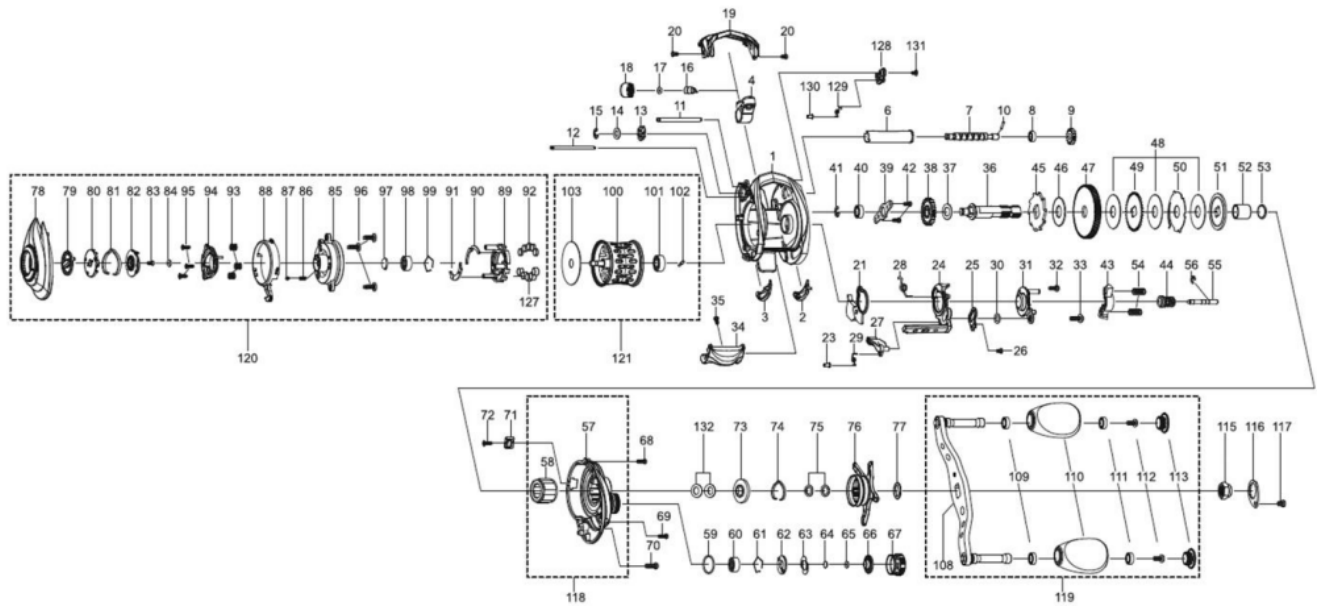

1525350 REVO

REVO ULTRACAST BF8

Please specify reel model number and number in reel foot when ordering parts.

Ambassadeur REVO ULTRACAST BF8 30 00

パーツID	パーツ名	価格
1	1443452 FRAME	¥5,000
2	1415607 SLIDE WASHER	¥200
3	1415608 SLIDE WASHER	¥200
4	1415609 LINE GUIDE	¥500
6	1415610 LEVEL WIND TUBE	¥300
7	1415611 WORM SHAFT	¥1,500
8	1313502 WORM SHAFT BUSHING	¥200
9	1125732 WORM SHAFT GEAR	¥100
10	1125733 WORM SHAFT PIN	¥50
11	1415612 LINE GUIDE SHAFT	¥300
12	1415613 GUIDE PIN	¥300
13	1313359 WORM SHAFT PIN HOLDER	¥200
14	1124224 WASHER	¥160
15	1124201 RETAINER	¥50
16	1125735 PAWL	¥300
17	1125736 WASHER	¥50
18	1129323 LINE GUIDE NUT	¥70
19	1415694 FRONT COVER	¥500
20	1185747 SCREW	¥160
21	1415615 FRAME PLATE	¥300
23	1415617 KICK LEVER SPRING BUSHING	¥200
24	1415618 LIFT CURVE	¥300
25	1415619 LINK PLATE	¥200
26	1415620 SCREW	¥200
27	1289969 KICK LEVER	¥300
28	1380524 CLUTCH SPRING	¥200
29	1125745 KICK LEVER SPRING	¥50
30	1124224 WASHER	¥160
31	1415621 CLUTCH PLATE	¥200
32	1415622 SCREW	¥200
33	1380616 SCREW	¥200
34	1490490 THUMB BAR	¥300
35	1530546 THUM BAR SCREW	¥200
36	1530519 MAIN GEAR SHAFT	¥1,200
37	1125747 WASHER	¥50
38	1251634 LEVEL WIND GEAR	¥160
39	1415625 MAIN GRRR SHAFT PLATE	¥1,500
40	1132857 BALL BEARING	¥600
41	1124201 RETAINER	¥50
42	1372152 SCREW	¥200
43	1125753 YOKE	¥100
44	1518297 PINION	¥1,000
45	1281188 RATCHET	¥150
46	1452770 DRAG WASHER	¥300
47	1308884 MAIN GEAR (K)	¥2,000
48	1281218 DRAG WASHER	¥200
49	1281219 DRAG WASHER	¥200
50	1281220 EAR WASHER	¥200
51	1308885 PRESSURE WASHER (K)	¥400
52	1415627 IAR SLEEVE	¥300