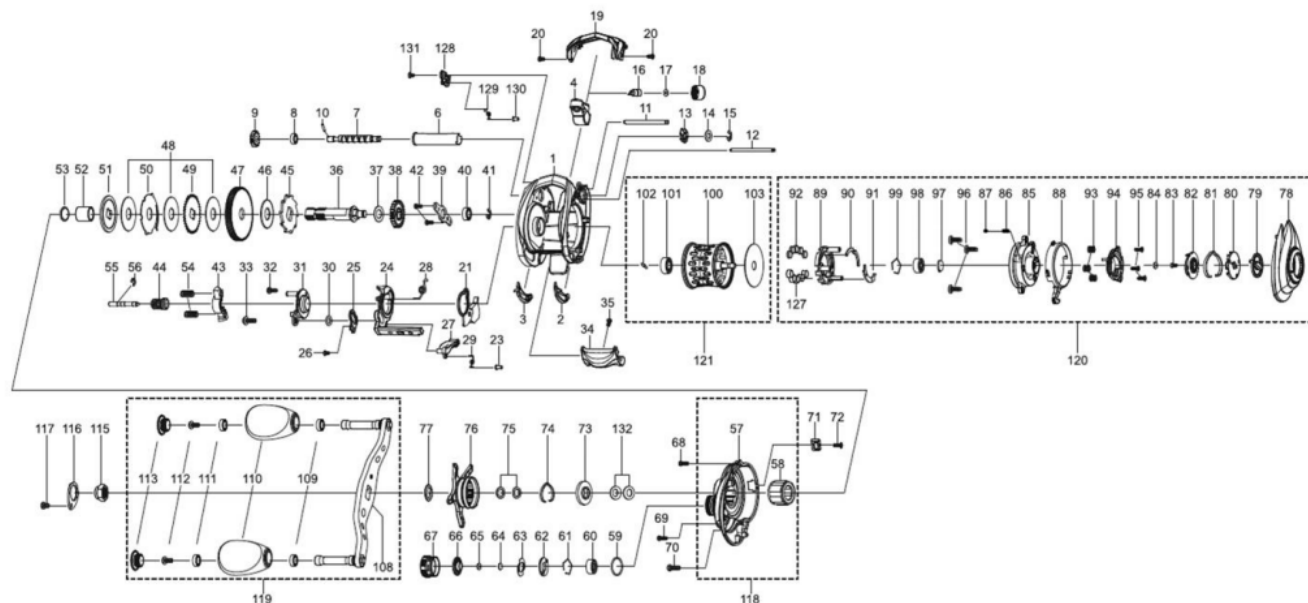

1525351 REVO

REVO ULTRACAST BF8-L

Please specify reel model number and number in reel foot when ordering parts.

Ambassadeur REVO ULTRACAST BF8-L 30 00

パーツID	パーツ名	価格
1	1443460 FRAME	¥5,000
2	1415607 SLIDE WASHER	¥200
3	1415608 SLIDE WASHER	¥200
4	1415609 LINE GUIDE	¥500
6	1415610 LEVEL WIND TUBE	¥300
7	1415611 WORM SHAFT	¥1,500
8	1313502 WORM SHAFT BUSHING	¥200
9	1125732 WORM SHAFT GEAR	¥100
10	1125733 WORM SHAFT PIN	¥50
11	1415612 LINE GUIDE SHAFT	¥300
12	1415613 GUIDE PIN	¥300
13	1313359 WORM SHAFT PIN HOLDER	¥200
14	1124224 WASHER	¥160
15	1124201 RETAINER	¥50
16	1125735 PAWL	¥300
17	1125736 WASHER	¥50
18	1129323 LINE GUIDE NUT	¥70
19	1415710 FRONT COVER	¥500
20	1185747 SCREW	¥160
21	1415659 FRAME PLATE	¥300
23	1415617 KICK LEVER SPRING BUSHING	¥200
24	1415660 LIFT CURVE	¥300
25	1415619 LINK PLATE	¥200
26	1415620 SCREW	¥200
27	1289971 KICK LEVER	¥300
28	1380547 CLUTCH SPRING	¥200
29	1127701 KICK LEVER SPRING	¥50
30	1124224 WASHER	¥160
31	1415661 CLUTCH PLATE	¥200
32	1415622 SCREW	¥200
33	1380616 SCREW	¥200
34	1490490 THUMB BAR	¥300
35	1530546 THUM BAR SCREW	¥200
36	1530529 MAIN GEAR SHAFT	¥1,200
37	1125747 WASHER	¥50
38	1251634 LEVEL WIND GEAR	¥160
39	1415625 MAIN GRRR SHAFT PLATE	¥1,500
40	1132857 BALL BEARING	¥600
41	1124201 RETAINER	¥50
42	1372152 SCREW	¥200
43	1127703 YOKE	¥100
44	1518302 PINION	¥1,000
45	1281188 RATCHET	¥150
46	1452770 DRAG WASHER	¥300
47	1308895 MAIN GEAR (K)	¥2,000
48	1281218 DRAG WASHER	¥200
49	1281219 DRAG WASHER	¥200
50	1495893 EAR WASHER	¥200
51	1308885 PRESSURE WASHER (K)	¥400
52	1415627 IAR SLEEVE	¥300