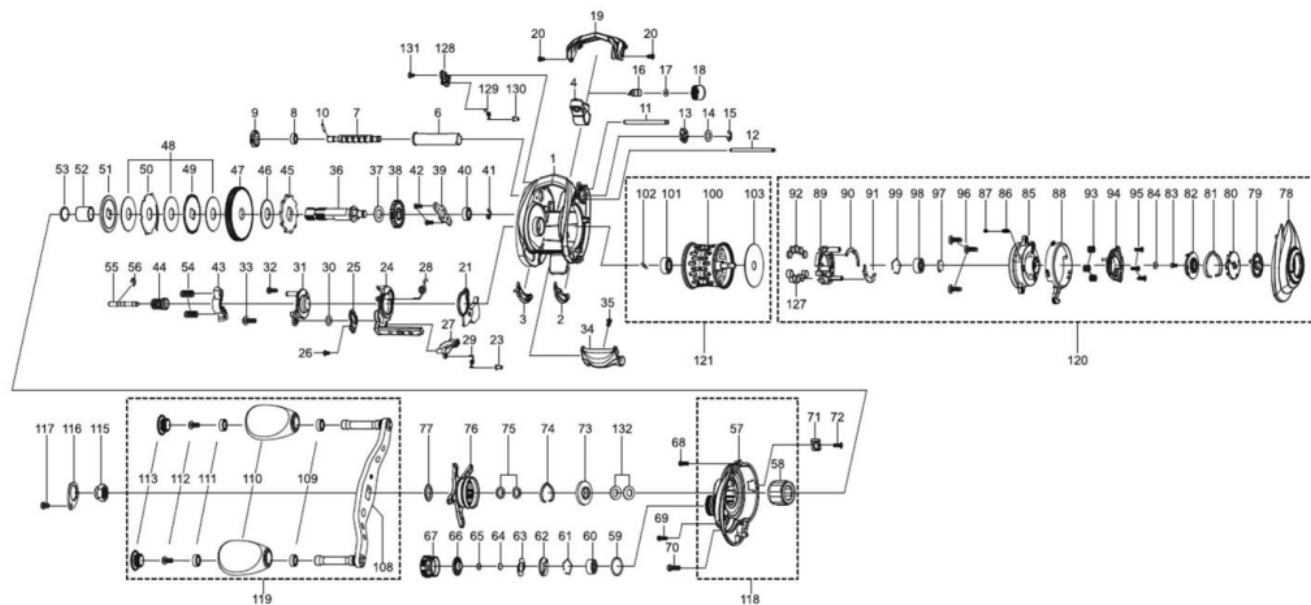

1525351 REVO

REVO ULTRACAST BF8-L

Please specify reel model number and number in reel foot when ordering parts.

Ambassadeur REVO ULTRACAST BF8-L 30 00

パーツID	パーツ名	価格
1	1443460 FRAME	¥5,000
2	1415607 SLIDE WASHER	¥200
3	1415608 SLIDE WASHER	¥200
4	1415609 LINE GUIDE	¥500
6	1415610 LEVEL WIND TUBE	¥300
7	1415611 WORM SHAFT	¥1,500
8	1313502 WORM SHAFT BUSHING	¥200
9	1125732 WORM SHAFT GEAR	¥100
10	1125733 WORM SHAFT PIN	¥50
11	1415612 LINE GUIDE SHAFT	¥300
12	1415613 GUIDE PIN	¥300
13	1313359 WORM SHAFT PIN HOLDER	¥200
14	1124224 WASHER	¥160
15	1124201 RETAINER	¥50
16	1125735 PAWL	¥300
17	1125736 WASHER	¥50
18	1129323 LINE GUIDE NUT	¥70
19	1415710 FRONT COVER	¥500
20	1185747 SCREW	¥160
21	1415659 FRAME PLATE	¥300
23	1415617 KICK LEVER SPRING BUSHING	¥200
24	1415660 LIFT CURVE	¥300
25	1415619 LINK PLATE	¥200
26	1415620 SCREW	¥200
27	1289971 KICK LEVER	¥300
28	1380547 CLUTCH SPRING	¥200
29	1127701 KICK LEVER SPRING	¥50
30	1124224 WASHER	¥160
31	1415661 CLUTCH PLATE	¥200
32	1415622 SCREW	¥200
33	1380616 SCREW	¥200
34	1490490 THUMB BAR	¥300
35	1530546 THUM BAR SCREW	¥200
36	1530529 MAIN GEAR SHAFT	¥1,200
37	1125747 WASHER	¥50
38	1251634 LEVEL WIND GEAR	¥160
39	1415625 MAIN GRRR SHAFT PLATE	¥1,500
40	1132857 BALL BEARING	¥600
41	1124201 RETAINER	¥50
42	1372152 SCREW	¥200
43	1127703 YOKE	¥100
44	1518302 PINION	¥1,000
45	1281188 RATCHET	¥150
46	1452770 DRAG WASHER	¥300
47	1308895 MAIN GEAR (K)	¥2,000
48	1281218 DRAG WASHER	¥200
49	1281219 DRAG WASHER	¥200
50	1495893 EAR WASHER	¥200
51	1308885 PRESSURE WASHER (K)	¥400
52	1415627 IAR SLEEVE	¥300