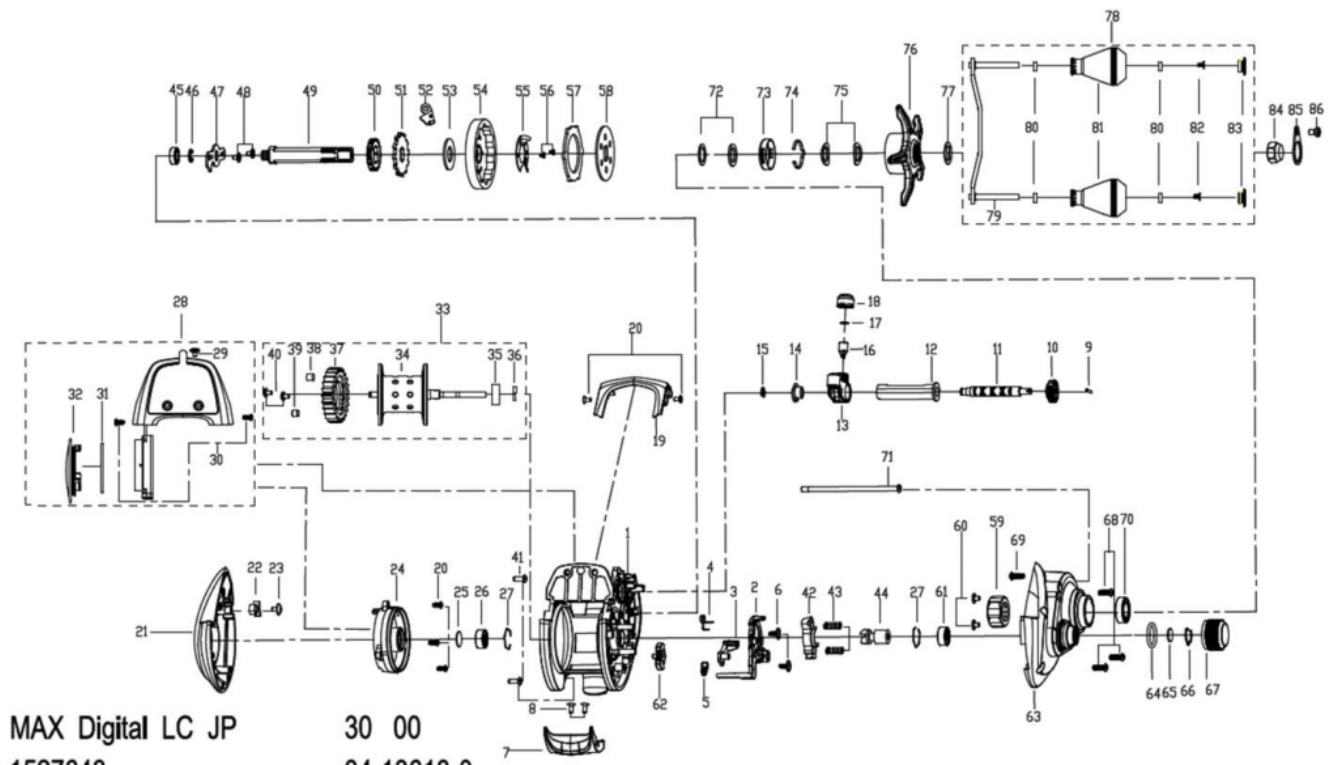

1527643 MAX DLC

MAX DLC

パーツID	パーツ名	価格	
1	1529143	FRAME	¥3,500
2	1529144	LIFT CURVE	¥300
3	1529145	KICK LEVER	¥300
4	1529146	CLUTCH SPRING	¥200
5	1529147	KICK LEVER SPRING	¥200
6	1529148	SCREW	¥200
7	1529199	THUMB BAR	¥300
8	1188255	SCREW	¥200
9	1275775	WORM SHAFT PIN	¥200
10	1206523	WORM SHAFT GEAR	¥200
11	1529200	WORM SHAFT	¥1,500
12	1529201	LINE GUIDE TUBE	¥300
13	1529202	LINE GUID	¥500
14	1529203	WORM SHAFT BUSHING	¥200
15	1206522	RETAINER	¥200
16	1206527	PILOT GUIDE	¥200
17	1529204	WASHER	¥200
18	1529205	LINE GUIDE NUT	¥200
19	1529206	FRONT COVER	¥500
20	1529207	SCREW	¥200
21	1529208	PALM SIDE PLATE	¥2,000
22	1529209	LINE CLIP	¥200
23	1529210	SCREW	¥200
24	1529211	BB HOLDER	¥1,500
25	1130070	BRONZE WASHER	¥160
26	1529212	BALL BEARING	¥600
27	1513276	RING	¥200
28	1529213	ELECTRONIC LINE COUNTER	¥5,000
29	1529214	SCREW	¥200
30	1529215	SCREW	¥200
31	1456426	O-ring	¥200
32	1531380	BATTERY DOOR	¥500
33	1529216	SPOOL ASSEMBLY	¥3,500
34	1530653	SPOOL	¥1,500
35	1530654	BALL BEARING	¥600
36	1530655	PIN	¥200
37	1529217	CLICK GEAR	¥300
38	1529218	MAGNET	¥200
39	1529219	MAGNET BALANCE	¥200
40	1341547	SPOOL CLICKER SPRING SCREW	¥200
41	1529220	SCREW	¥200
42	1529221	YOKE	¥200
43	1529222	YOKE SPRING	¥200
44	1529223	PINION	¥1,000
45	1529224	BALL BEARING	¥600
46	1206522	RETAINER	¥200
47	1529225	MAIN GEAR SHAFT PLATE	¥300
48	1548309	SCREW	¥200
49	1529226	MAIN GEAR SHAFT	¥1,000
50	1206538	LEVEL WIND GEAR	¥200