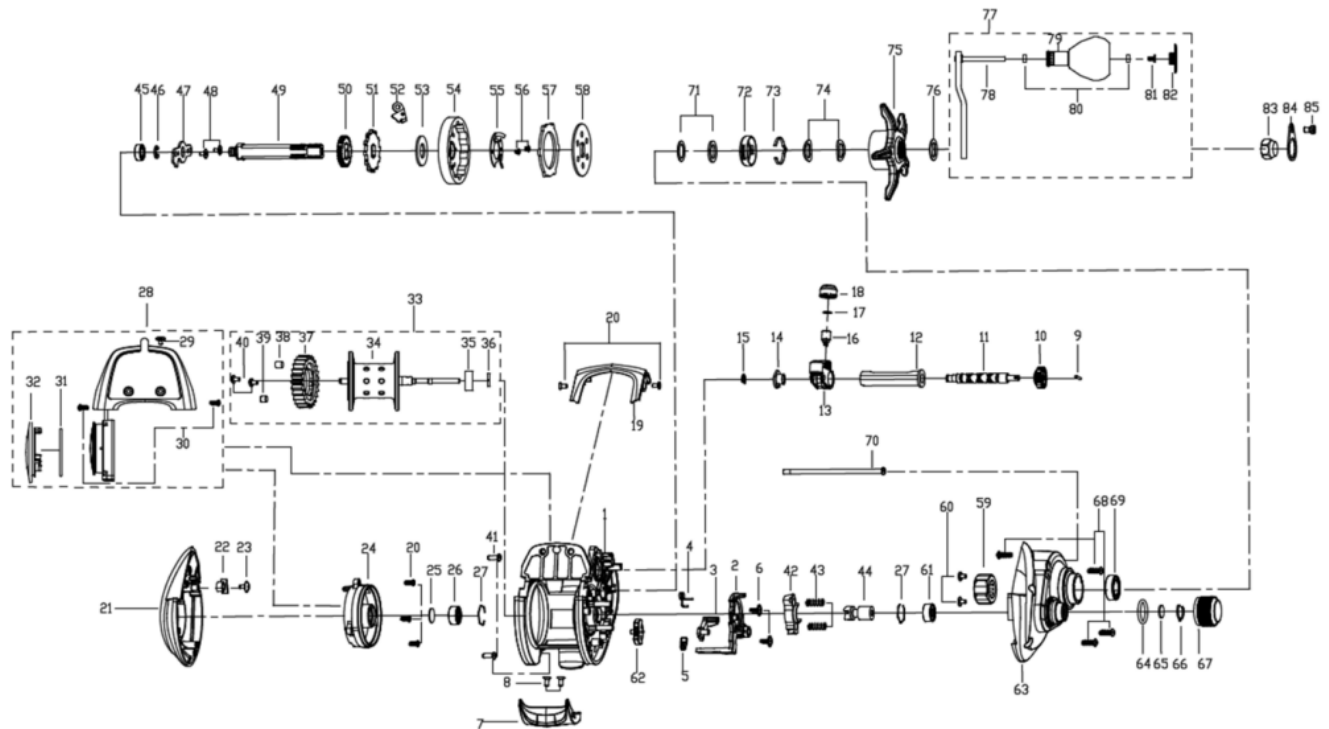

1527644 MAX DLC

MAX DLC P

パーツID	パーツ名	価格	
1	1529143	FRAME	¥3,500
2	1529144	LIFT CURVE	¥300
3	1529145	KICK LEVER	¥300
4	1529146	CLUTCH SPRING	¥200
5	1529147	KICK LEVER SPRING	¥200
6	1529148	SCREW	¥200
7	1529199	THUMB BAR	¥300
8	1188255	SCREW	¥200
9	1275775	WORM SHAFT PIN	¥200
10	1206523	WORM SHAFT GEAR	¥200
11	1529200	WORM SHAFT	¥1,500
12	1529201	LINE GUIDE TUBE	¥300
13	1529202	LINE GUID	¥500
14	1529203	WORM SHAFT BUSHING	¥200
15	1206522	RETAINER	¥200
16	1206527	PILOT GUIDE	¥200
17	1529204	WASHER	¥200
18	1529205	LINE GUIDE NUT	¥200
19	1529206	FRONT COVER	¥500
20	1529207	SCREW	¥200
21	1529268	PALM SIDE PLATE	¥2,000
22	1529209	LINE CLIP	¥200
23	1529210	SCREW	¥200
24	1529211	BB HOLDER	¥1,500
25	1130070	BRONZE WASHER	¥160
26	1529212	BALL BEARING	¥600
27	1513276	RING	¥200
28	1529213	ELECTRONIC LINE COUNTER	¥5,000
29	1529214	SCREW	¥200
30	1529215	SCREW	¥200
31	1456426	O-ring	¥200
32	1531380	BATTERY DOOR	¥500
33	1529216	SPOOL ASSEMBLY	¥3,500
34	1530653	SPOOL	¥1,500
35	1530654	BALL BEARING	¥600
36	1530655	PIN	¥200
37	1529217	CLICK GEAR	¥300
38	1529218	MAGNET	¥200
39	1529219	MAGNET BALANCE	¥200
40	1341547	SPOOL CLICKER SPRING SCREW	¥200
41	1529220	SCREW	¥200
42	1529221	YOKE	¥200
43	1529222	YOKE SPRING	¥200
44	1529223	PINION	¥1,000
45	1529224	BALL BEARING	¥600
46	1206522	RETAINER	¥200
47	1529225	MAIN GEAR SHAFT PLATE	¥300
48	1548309	SCREW	¥200
49	1529226	MAIN GEAR SHAFT	¥1,000
50	1206538	LEVEL WIND GEAR	¥200