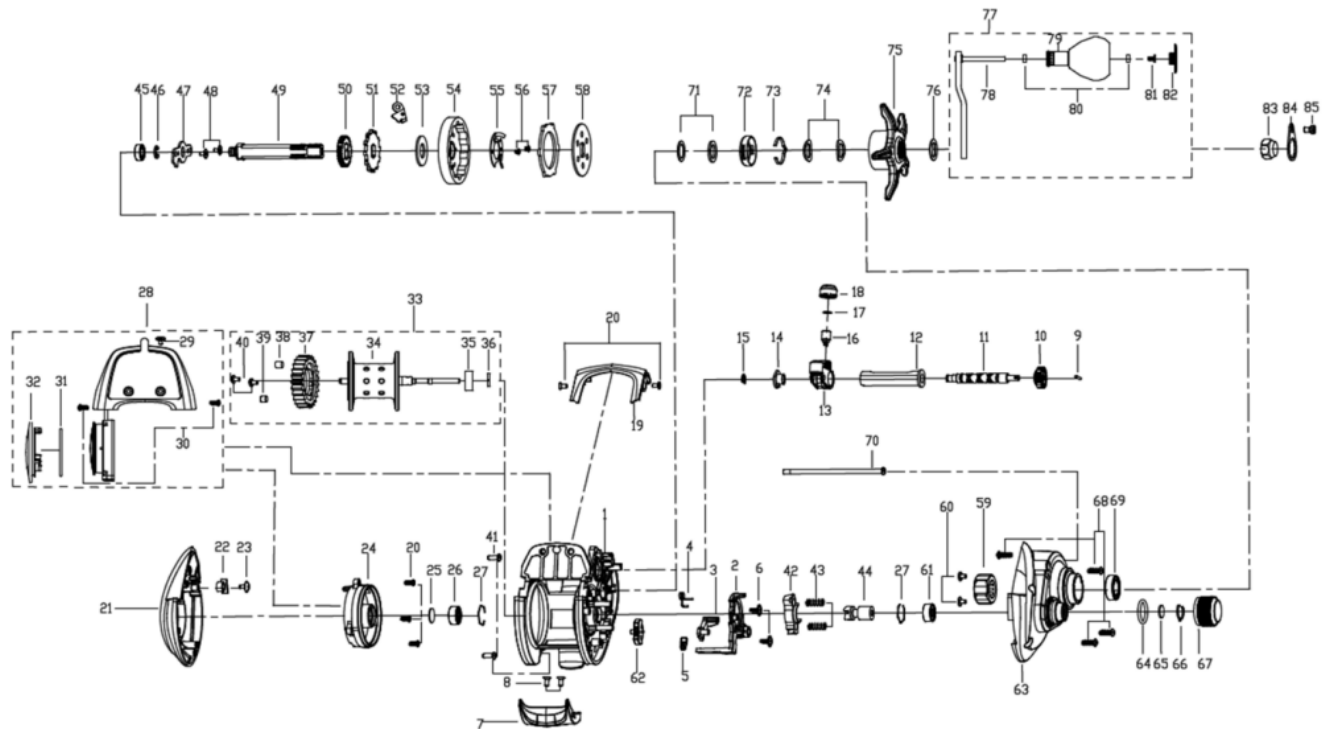

1527644 MAX DLC

MAX DLC P

パーツID	パーツ名	価格	
1	1529143	FRAME	¥3,500
2	1529144	LIFT CURVE	¥300
3	1529145	KICK LEVER	¥300
4	1529146	CLUTCH SPRING	¥200
5	1529147	KICK LEVER SPRING	¥200
6	1529148	SCREW	¥200
7	1529199	THUMB BAR	¥300
8	1188255	SCREW	¥200
9	1275775	WORM SHAFT PIN	¥200
10	1206523	WORM SHAFT GEAR	¥200
11	1529200	WORM SHAFT	¥1,500
12	1529201	LINE GUIDE TUBE	¥300
13	1529202	LINE GUID	¥500
14	1529203	WORM SHAFT BUSHING	¥200
15	1206522	RETAINER	¥200
16	1206527	PILOT GUIDE	¥200
17	1529204	WASHER	¥200
18	1529205	LINE GUIDE NUT	¥200
19	1529206	FRONT COVER	¥500
20	1529207	SCREW	¥200
21	1529268	PALM SIDE PLATE	¥2,000
22	1529209	LINE CLIP	¥200
23	1529210	SCREW	¥200
24	1529211	BB HOLDER	¥1,500
25	1130070	BRONZE WASHER	¥160
26	1529212	BALL BEARING	¥600
27	1513276	RING	¥200
28	1529213	ELECTRONIC LINE COUNTER	¥5,000
29	1529214	SCREW	¥200
30	1529215	SCREW	¥200
31	1456426	O-ring	¥200
32	1531380	BATTERY DOOR	¥500
33	1529216	SPOOL ASSEMBLY	¥3,500
34	1530653	SPOOL	¥1,500
35	1530654	BALL BEARING	¥600
36	1530655	PIN	¥200
37	1529217	CLICK GEAR	¥300
38	1529218	MAGNET	¥200
39	1529219	MAGNET BALANCE	¥200
40	1341547	SPOOL CLICKER SPRING SCREW	¥200
41	1529220	SCREW	¥200
42	1529221	YOKE	¥200
43	1529222	YOKE SPRING	¥200
44	1529223	PINION	¥1,000
45	1529224	BALL BEARING	¥600
46	1206522	RETAINER	¥200
47	1529225	MAIN GEAR SHAFT PLATE	¥300
48	1548309	SCREW	¥200
49	1529226	MAIN GEAR SHAFT	¥1,000
50	1206538	LEVEL WIND GEAR	¥200