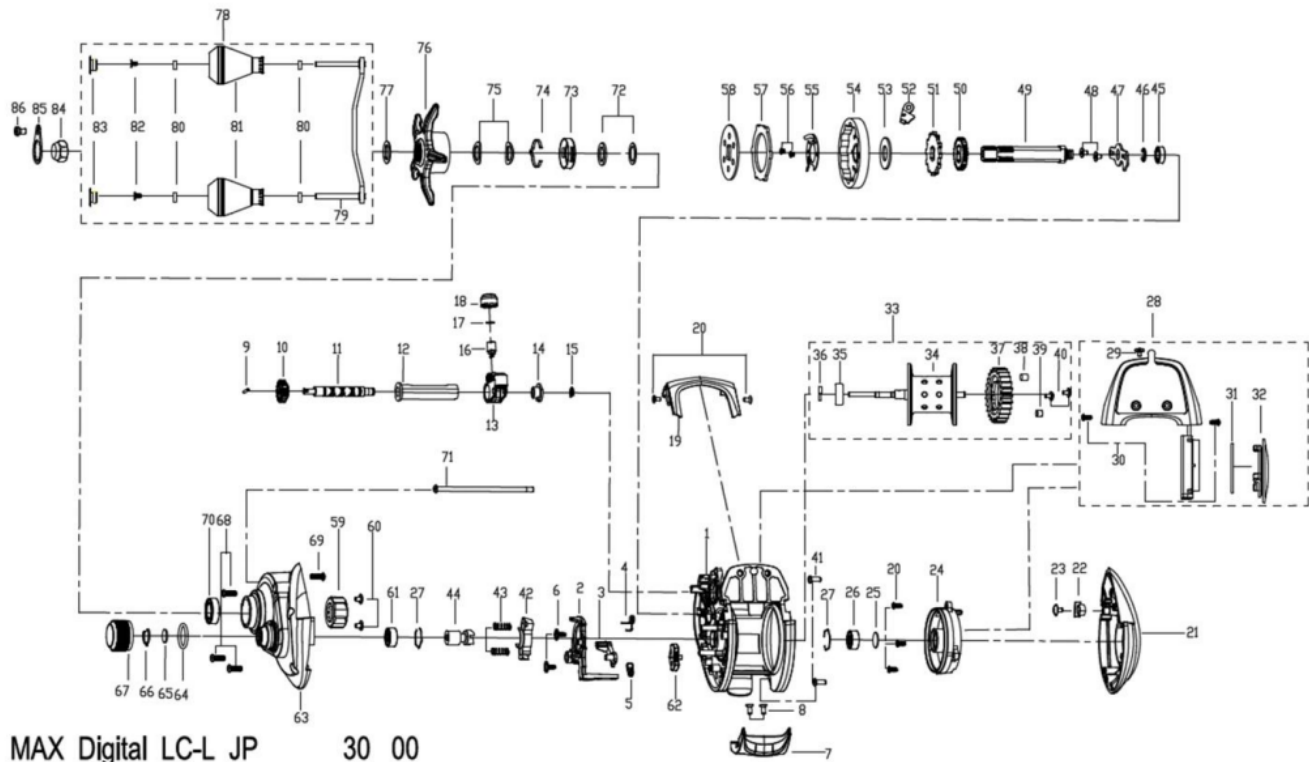

1527645 MAX DLC

MAX DLC-L

MAX Digital LC-L JP 30 00

パーツID	パーツ名	価格	
1	1529249	FRAME	¥3,500
2	1529250	LIFT CURVE	¥300
3	1529251	KICK LEVER	¥300
4	1529252	CLUTCH SPRING	¥200
5	1529253	KICK LEVER SPRING	¥200
6	1529148	SCREW	¥200
7	1529199	THUMB BAR	¥300
8	1188255	SCREW	¥200
9	1275775	WORM SHAFT PIN	¥200
10	1206523	WORM SHAFT GEAR	¥200
11	1529200	WORM SHAFT	¥1,500
12	1529201	LINE GUIDE TUBE	¥300
13	1529202	LINE GUID	¥500
14	1531381	WORM SHAFT BUSHING	¥200
15	1206522	RETAINER	¥200
16	1206527	PILOT GUIDE	¥200
17	1529204	WASHER	¥200
18	1529205	LINE GUIDE NUT	¥200
19	1529206	FRONT COVER	¥500
20	1529207	SCREW	¥200
21	1529256	PALM SIDE PLATE	¥2,000
22	1529209	LINE CLIP	¥200
23	1529210	SCREW	¥200
24	1529257	BB HOLDER	¥1,500
25	1130070	BRONZE WASHER	¥160
26	1529212	BALL BEARING	¥600
27	1513276	RING	¥200
28	1529258	ELECTRONIC LINE COUNTER	¥5,000
29	1529214	SCREW	¥200
30	1529215	SCREW	¥200
31	1456426	O-ring	¥200
32	1531319	BATTERY DOOR	¥500
33	1529216	SPOOL ASSEMBLY	¥3,500
34	1530653	SPOOL	¥1,500
35	1530654	BALL BEARING	¥600
36	1530655	PIN	¥200
37	1529217	CLICK GEAR	¥300
38	1529218	MAGNET	¥200
39	1529219	MAGNET BALANCE	¥200
40	1341547	SPOOL CLICKER SPRING SCREW	¥200
41	1529220	SCREW	¥200
42	1529259	YOKE	¥200
43	1529222	YOKE SPRING	¥200
44	1529260	PINION	¥1,000
45	1529224	BALL BEARING	¥600
46	1206522	RETAINER	¥200
47	1529225	MAIN GEAR SHAFT PLATE	¥300
48	1548309	SCREW	¥200
49	1529261	MAIN GEAR SHAFT	¥1,000
50	1206538	LEVEL WIND GEAR	¥200