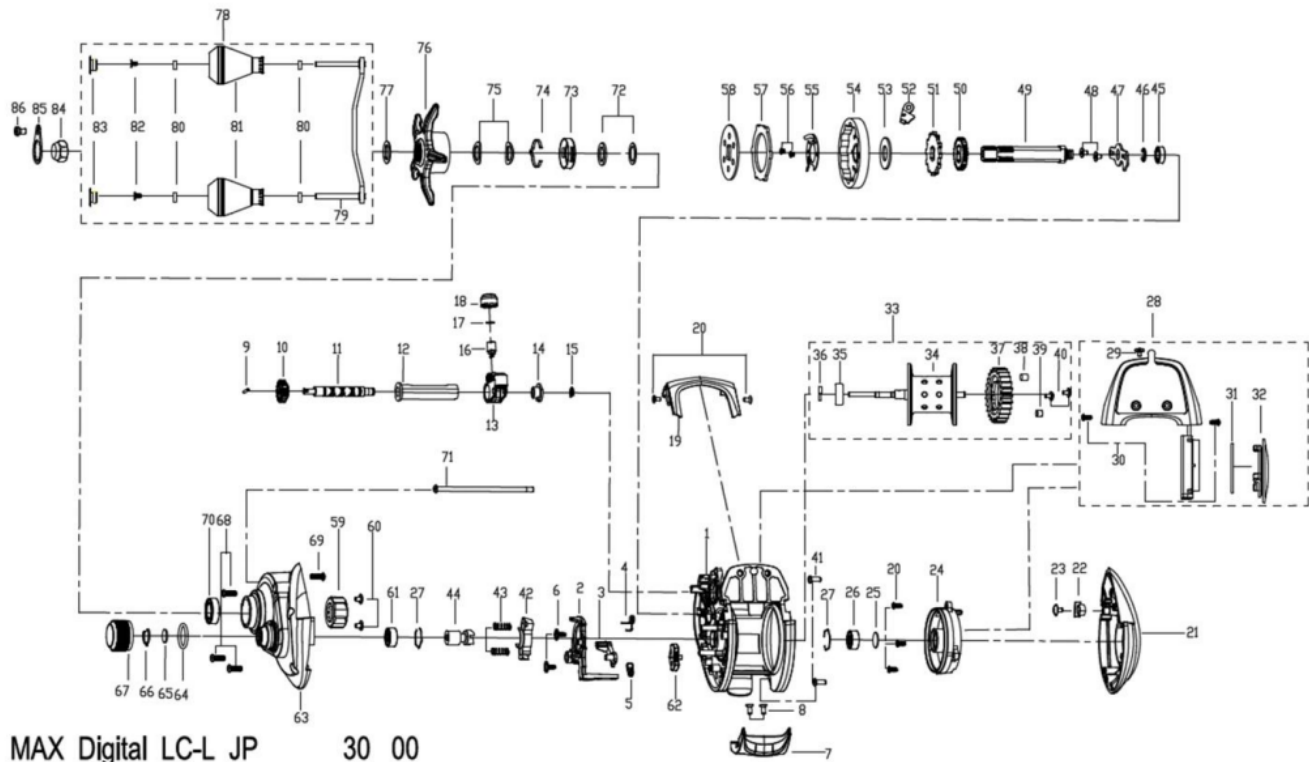

1527645 MAX DLC

MAX DLC-L

パーツID	パーツ名	価格	
1	1529249	FRAME	¥3,500
2	1529250	LIFT CURVE	¥300
3	1529251	KICK LEVER	¥300
4	1529252	CLUTCH SPRING	¥200
5	1529253	KICK LEVER SPRING	¥200
6	1529148	SCREW	¥200
7	1529199	THUMB BAR	¥300
8	1188255	SCREW	¥200
9	1275775	WORM SHAFT PIN	¥200
10	1206523	WORM SHAFT GEAR	¥200
11	1529200	WORM SHAFT	¥1,500
12	1529201	LINE GUIDE TUBE	¥300
13	1529202	LINE GUID	¥500
14	1531381	WORM SHAFT BUSHING	¥200
15	1206522	RETAINER	¥200
16	1206527	PILOT GUIDE	¥200
17	1529204	WASHER	¥200
18	1529205	LINE GUIDE NUT	¥200
19	1529206	FRONT COVER	¥500
20	1529207	SCREW	¥200
21	1529256	PALM SIDE PLATE	¥2,000
22	1529209	LINE CLIP	¥200
23	1529210	SCREW	¥200
24	1529257	BB HOLDER	¥1,500
25	1130070	BRONZE WASHER	¥160
26	1529212	BALL BEARING	¥600
27	1513276	RING	¥200
28	1529258	ELECTRONIC LINE COUNTER	¥5,000
29	1529214	SCREW	¥200
30	1529215	SCREW	¥200
31	1456426	O-ring	¥200
32	1531319	BATTERY DOOR	¥500
33	1529216	SPOOL ASSEMBLY	¥3,500
34	1530653	SPOOL	¥1,500
35	1530654	BALL BEARING	¥600
36	1530655	PIN	¥200
37	1529217	CLICK GEAR	¥300
38	1529218	MAGNET	¥200
39	1529219	MAGNET BALANCE	¥200
40	1341547	SPOOL CLICKER SPRING SCREW	¥200
41	1529220	SCREW	¥200
42	1529259	YOKE	¥200
43	1529222	YOKE SPRING	¥200
44	1529260	PINION	¥1,000
45	1529224	BALL BEARING	¥600
46	1206522	RETAINER	¥200
47	1529225	MAIN GEAR SHAFT PLATE	¥300
48	1548309	SCREW	¥200
49	1529261	MAIN GEAR SHAFT	¥1,000
50	1206538	LEVEL WIND GEAR	¥200