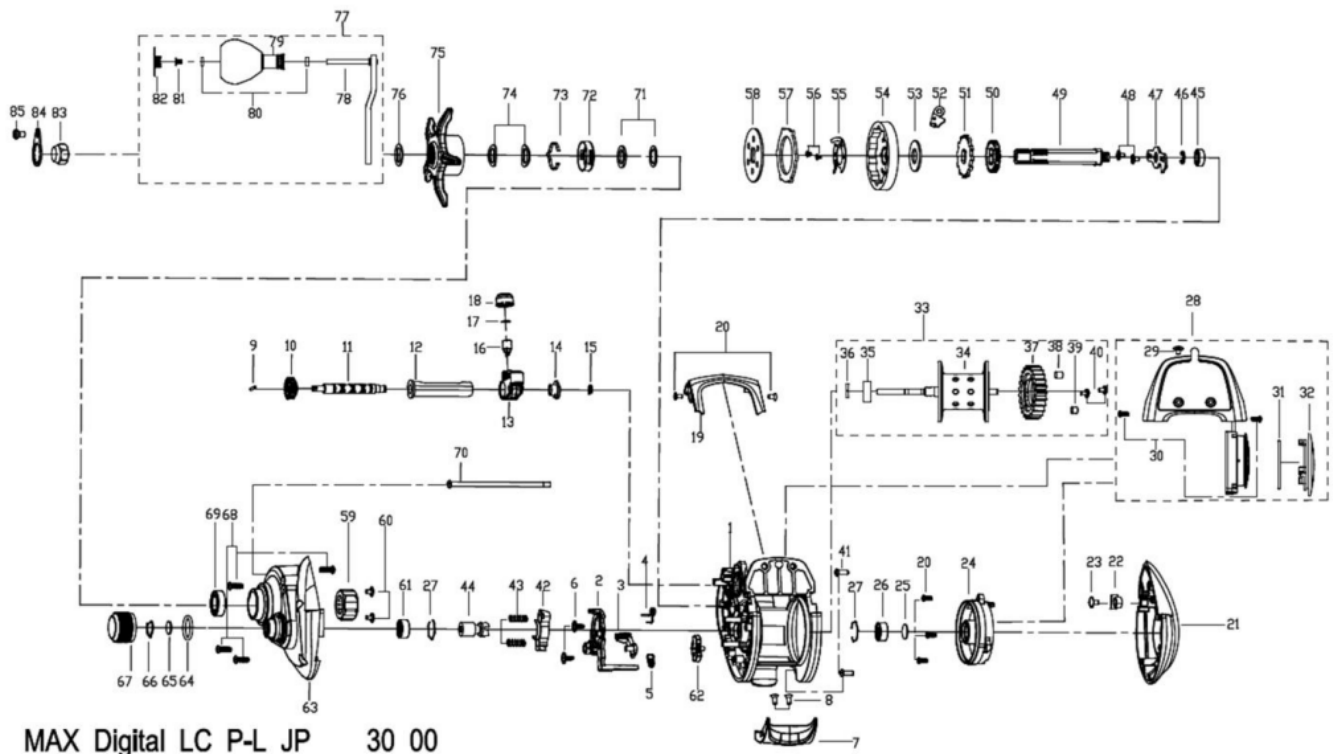

1527646 MAX DLC

MAX DLC P-L

MAX Digital LC P-L JP 30 00

パーツID	パーツ名	価格	
1	1529249	FRAME	¥3,500
2	1529250	LIFT CURVE	¥300
3	1529251	KICK LEVER	¥300
4	1529252	CLUTCH SPRING	¥200
5	1529253	KICK LEVER SPRING	¥200
6	1529148	SCREW	¥200
7	1529199	THUMB BAR	¥300
8	1188255	SCREW	¥200
9	1275775	WORM SHAFT PIN	¥200
10	1206523	WORM SHAFT GEAR	¥200
11	1529200	WORM SHAFT	¥1,500
12	1529201	LINE GUIDE TUBE	¥300
13	1529202	LINE GUID	¥500
14	1531381	WORM SHAFT BUSHING	¥200
15	1206522	RETAINER	¥200
16	1206527	PILOT GUIDE	¥200
17	1529204	WASHER	¥200
18	1529205	LINE GUIDE NUT	¥200
19	1529206	FRONT COVER	¥500
20	1529207	SCREW	¥200
21	1529272	PALM SIDE PLATE	¥2,000
22	1529209	LINE CLIP	¥200
23	1529210	SCREW	¥200
24	1529257	BB HOLDER	¥1,500
25	1130070	BRONZE WASHER	¥160
26	1529212	BALL BEARING	¥600
27	1513276	RING	¥200
28	1529258	ELECTRONIC LINE COUNTER	¥5,000
29	1529214	SCREW	¥200
30	1529215	SCREW	¥200
31	1456426	O-ring	¥200
32	1531319	BATTERY DOOR	¥500
33	1529216	SPOOL ASSEMBLY	¥3,500
34	1530653	SPOOL	¥1,500
35	1530654	BALL BEARING	¥600
36	1530655	PIN	¥200
37	1529217	CLICK GEAR	¥300
38	1529218	MAGNET	¥200
39	1529219	MAGNET BALANCE	¥200
40	1341547	SPOOL CLICKER SPRING SCREW	¥200
41	1529220	SCREW	¥200
42	1529259	YOKE	¥200
43	1529222	YOKE SPRING	¥200
44	1529260	PINION	¥1,000
45	1529224	BALL BEARING	¥600
46	1206522	RETAINER	¥200
47	1529225	MAIN GEAR SHAFT PLATE	¥300
48	1548309	SCREW	¥200
49	1529261	MAIN GEAR SHAFT	¥1,000
50	1206538	LEVEL WIND GEAR	¥200