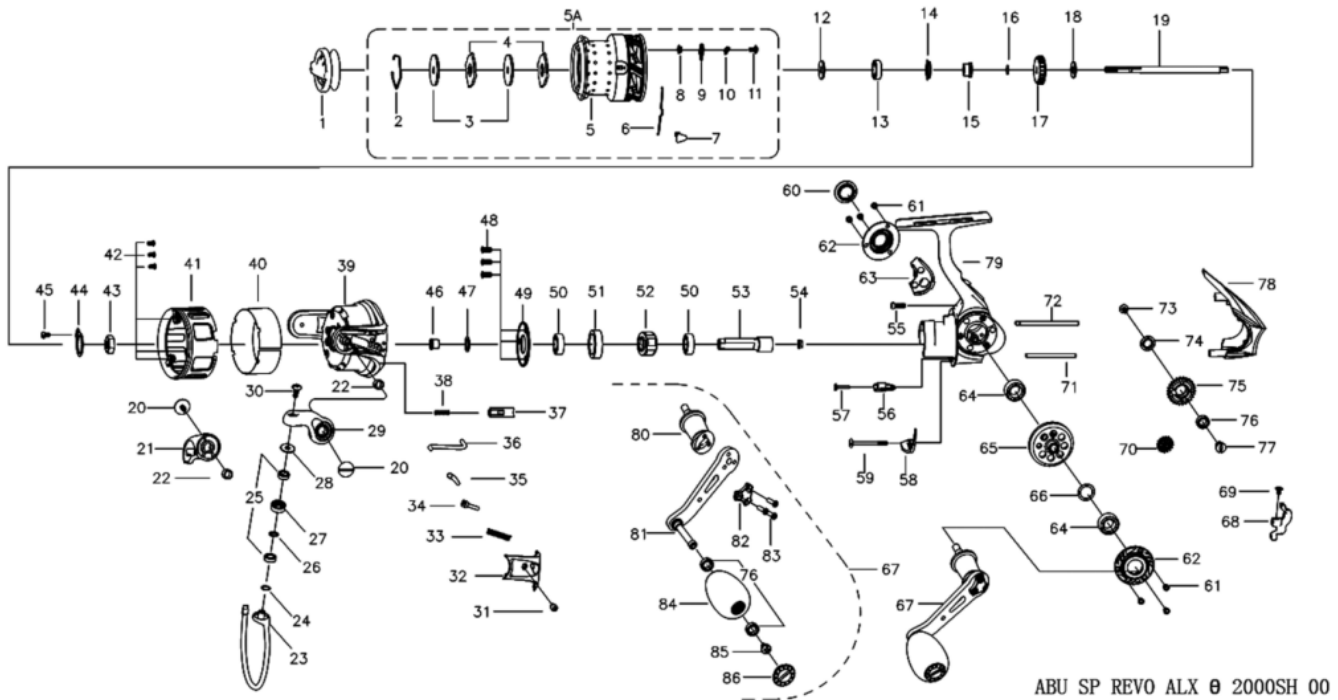

1530584 REVO THETA

REVO ALX THETA 2000SH

EXPLODED VIEW

ABU SP REVO ALX θ 2000SH 00

パーツID	パーツ名	価格
1	1524126 DRAG KNOB ASSY	¥1,500
2	1488053 STOP RING	¥200
3	1490269 KEY WASHER	¥200
4	1446957 EARED WASHER	¥200
5	1536261 SPOOL	¥4,000
5A	1536262 SPOOL ASSY	¥5,000
6	1378772 LINE CLIP SPRING	¥200
7	1378771 LINE CLIP	¥200
8	1484856 CLICK WASHER	¥200
9	1241707 SPOOL CLICK	¥200
10	1214415 SPRING	¥160
11	1214413 ROTOR SCREW	¥200
12	1516588 SHEET WASHER	¥200
13	1200874 BEARING	¥600
14	1482651 SEAL	¥200
15	1516855 BEARING SLEEVE	¥200
16	1378774 O-RING	¥200
17	1482652 CLICK GEAR	¥300
18	1378777 SPOOL SHAFT WASHER	¥200
19	1488102 MAIN SHAFT	¥800
20	1378779 SCREW	¥200
21	1536198 BAIL HOLDER	¥400
22	1378781 BUSHING	¥200
23	1536257 BAIL WIRE	¥1,200
24	1378784 SHIM	¥200
25	1200781 BEARING	¥600
26	1378786 LINE SLIDER WASHER	¥200
27	1488060 LINE ROLLER	¥300
28	1516908 LINE ROLLER COLLAR	¥200
29	1536240 BAIL ARM	¥400
30	1378789 SCREW	¥200
31	1378790 SCREW	¥200
32	1524370 BAIL ARM COVER	¥300
33	1378792 BAIL ARM SPRING	¥200
34	1378793 SPRING SEAT	¥200
35	1378794 PIVOT LEVER	¥300
36	1378795 TRIP PLUNGER	¥200
37	1378796 ROTOR BRAKE	¥200
38	1378797 ROTOR BRAKE SPRING	¥200
39	1536258 ROTOR	¥1,500
40	1536263 CARBON PLATE	¥600
41	1524387 ROTOR SLEEVE	¥800
42	1207341 ROTOR SCREW	¥200
43	1378801 ROTOR NUT	¥200
44	1378802 ROTOR NUT WASHER	¥200
45	1516884 SCREW	¥200
46	1404814 PINION GEAR BUSHING	¥200
47	1378805 WASHER	¥200
48	1210692 SCREW	¥200
49	1378806 BEARING COVER	¥500