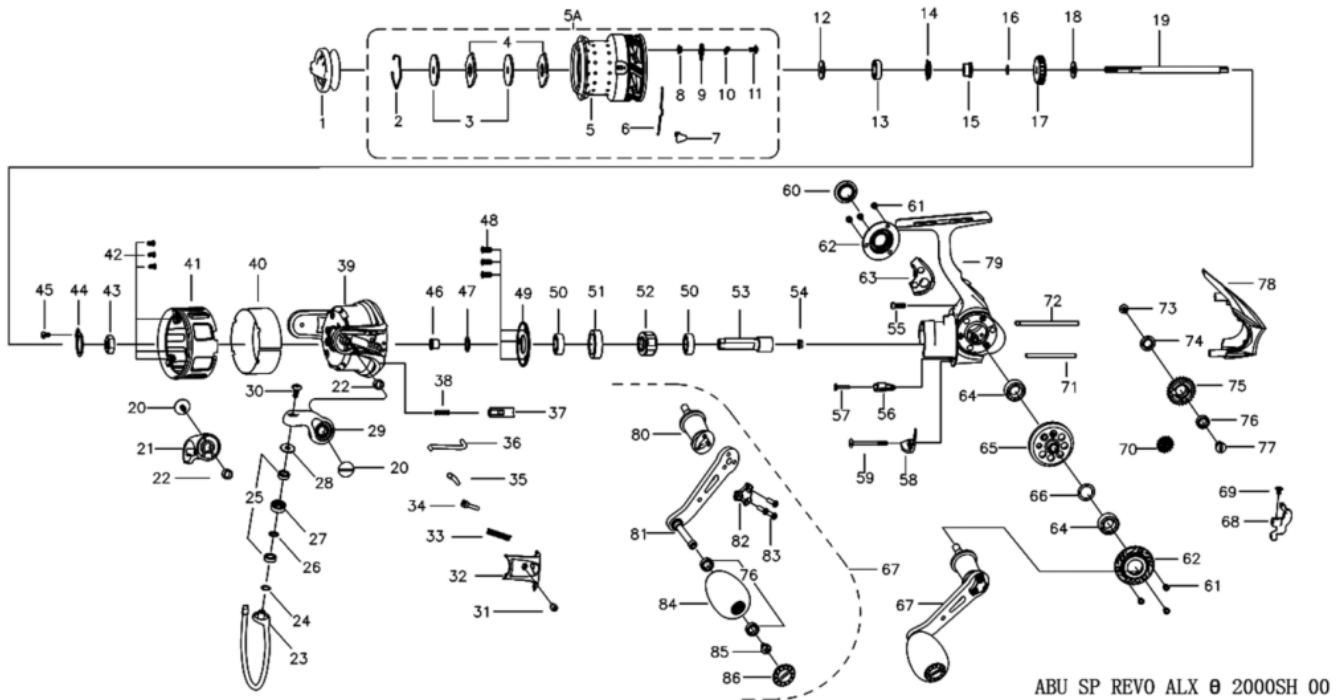

1530584 REVO THETA

REVO ALX THETA 2000SH

EXPLODED VIEW

ABU SP REVO ALX θ 2000SH 00

パーツID	パーツ名	価格
1	1524126 DRAG KNOB ASSY	¥1,500
2	1488053 STOP RING	¥200
3	1490269 KEY WASHER	¥200
4	1446957 EARED WASHER	¥200
5	1536261 SPOOL	¥4,000
5A	1536262 SPOOL ASSY	¥5,000
6	1378772 LINE CLIP SPRING	¥200
7	1378771 LINE CLIP	¥200
8	1484856 CLICK WASHER	¥200
9	1241707 SPOOL CLICK	¥200
10	1214415 SPRING	¥160
11	1214413 ROTOR SCREW	¥200
12	1516588 SHEET WASHER	¥200
13	1200874 BEARING	¥600
14	1482651 SEAL	¥200
15	1516855 BEARING SLEEVE	¥200
16	1378774 O-RING	¥200
17	1482652 CLICK GEAR	¥300
18	1378777 SPOOL SHAFT WASHER	¥200
19	1488102 MAIN SHAFT	¥800
20	1378779 SCREW	¥200
21	1536198 BAIL HOLDER	¥400
22	1378781 BUSHING	¥200
23	1536257 BAIL WIRE	¥1,200
24	1378784 SHIM	¥200
25	1200781 BEARING	¥600
26	1378786 LINE SLIDER WASHER	¥200
27	1488060 LINE ROLLER	¥300
28	1516908 LINE ROLLER COLLAR	¥200
29	1536240 BAIL ARM	¥400
30	1378789 SCREW	¥200
31	1378790 SCREW	¥200
32	1524370 BAIL ARM COVER	¥300
33	1378792 BAIL ARM SPRING	¥200
34	1378793 SPRING SEAT	¥200
35	1378794 PIVOT LEVER	¥300
36	1378795 TRIP PLUNGER	¥200
37	1378796 ROTOR BRAKE	¥200
38	1378797 ROTOR BRAKE SPRING	¥200
39	1536258 ROTOR	¥1,500
40	1536263 CARBON PLATE	¥600
41	1524387 ROTOR SLEEVE	¥800
42	1207341 ROTOR SCREW	¥200
43	1378801 ROTOR NUT	¥200
44	1378802 ROTOR NUT WASHER	¥200
45	1516884 SCREW	¥200
46	1404814 PINION GEAR BUSHING	¥200
47	1378805 WASHER	¥200
48	1210692 SCREW	¥200
49	1378806 BEARING COVER	¥500