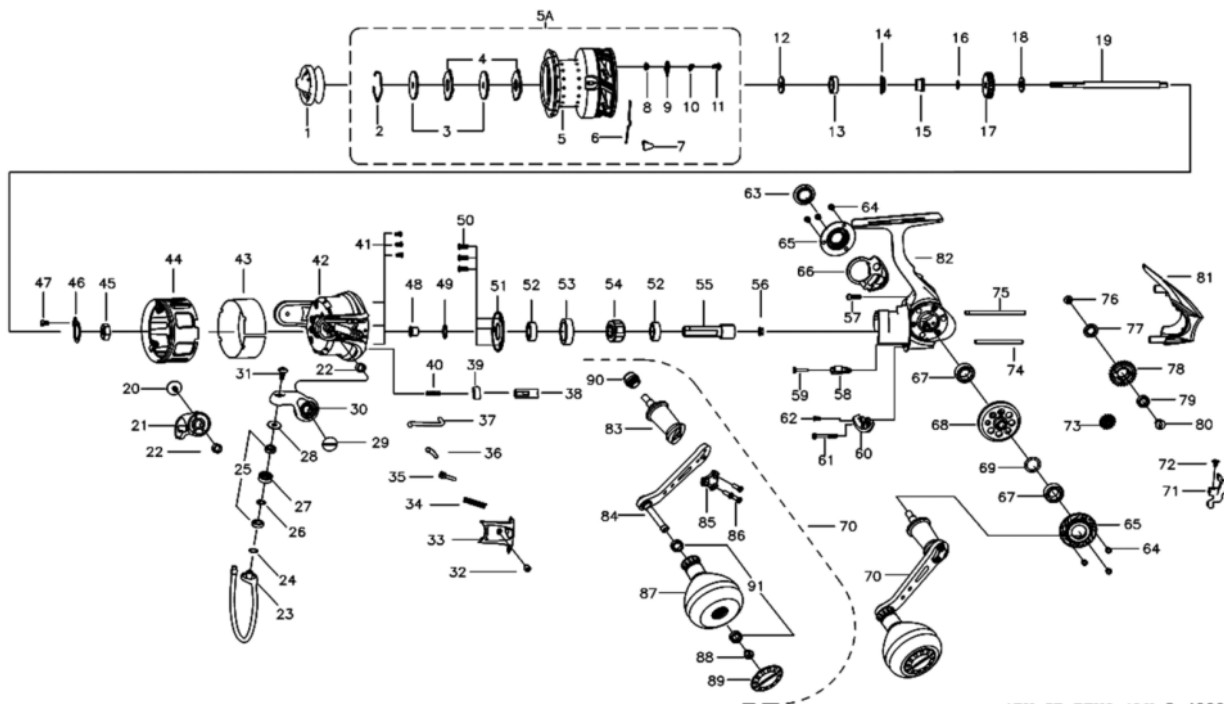

1530610 REVO THETA

REVO ALX THETA 4000SH

EXPLODED VIEW

ABU SP REVO ALX θ 4000SH 00

| パーツID | パーツ名                        | 価格     |
|-------|-----------------------------|--------|
| 1     | 1524392 DRAG KNOB ASSY      | ¥1,500 |
| 2     | 1488053 STOP RING           | ¥200   |
| 3     | 1490269 KEY WASHER          | ¥200   |
| 4     | 1446957 EARED WASHER        | ¥200   |
| 5     | 1538216 SPOOL               | ¥4,500 |
| 5A    | 1538217 SPOOL ASSY          | ¥5,500 |
| 6     | 1216569 LINE CLIP SPRING    | ¥200   |
| 7     | 1378771 LINE CLIP           | ¥200   |
| 8     | 1484856 CLICK WASHER        | ¥200   |
| 9     | 1241707 SPOOL CLICK         | ¥200   |
| 10    | 1214415 SPRING              | ¥160   |
| 11    | 1214413 ROTOR SCREW         | ¥200   |
| 12    | 1516588 SHEET WASHER        | ¥200   |
| 13    | 1200874 BEARING             | ¥600   |
| 14    | 1378774 O-RING              | ¥200   |
| 15    | 1516855 BEARING SLEEVE      | ¥200   |
| 16    | 1482651 SEAL                | ¥200   |
| 17    | 1482652 CLICK GEAR          | ¥300   |
| 18    | 1378777 SPOOL SHAFT WASHER  | ¥200   |
| 19    | 1488057 MAIN SHAFT          | ¥800   |
| 20    | 1378779 SCREW               | ¥200   |
| 21    | 1538218 BAIL HOLDER         | ¥400   |
| 22    | 1378781 BUSHING             | ¥200   |
| 23    | 1538219 BAIL WIRE           | ¥1,200 |
| 24    | 1378784 SHIM                | ¥200   |
| 25    | 1200781 BEARING             | ¥600   |
| 26    | 1378786 LINE SLIDER WASHER  | ¥200   |
| 27    | 1488060 LINE ROLLER         | ¥300   |
| 28    | 1488061 LINE ROLLER COLLAR  | ¥200   |
| 29    | 1378779 SCREW               | ¥200   |
| 30    | 1536268 BAIL ARM            | ¥400   |
| 31    | 1378789 SCREW               | ¥200   |
| 32    | 1378790 SCREW               | ¥200   |
| 33    | 1538220 BAIL ARM COVER      | ¥300   |
| 34    | 1378849 BAIL ARM SPRING     | ¥200   |
| 35    | 1378793 SPRING SEAT         | ¥200   |
| 36    | 1378794 PIVOT LEVER         | ¥300   |
| 37    | 1378879 TRIP PLUNGER        | ¥200   |
| 38    | 1378851 ROTOR BRAKE         | ¥200   |
| 39    | 1516881 RUBBER SLEEVE       | ¥200   |
| 40    | 1378852 ROTOR BRAKE SPRING  | ¥200   |
| 41    | 1207341 ROTOR SCREW         | ¥200   |
| 42    | 1538221 ROTOR               | ¥1,500 |
| 43    | 1538222 CARBON PLATE        | ¥600   |
| 44    | 1538223 ROTOR SLEEVE        | ¥800   |
| 45    | 1378801 ROTOR NUT           | ¥200   |
| 46    | 1378802 ROTOR NUT WASHER    | ¥200   |
| 47    | 1378803 SCREW               | ¥200   |
| 48    | 1404814 PINION GEAR BUSHING | ¥200   |
| 49    | 1378805 WASHER              | ¥200   |