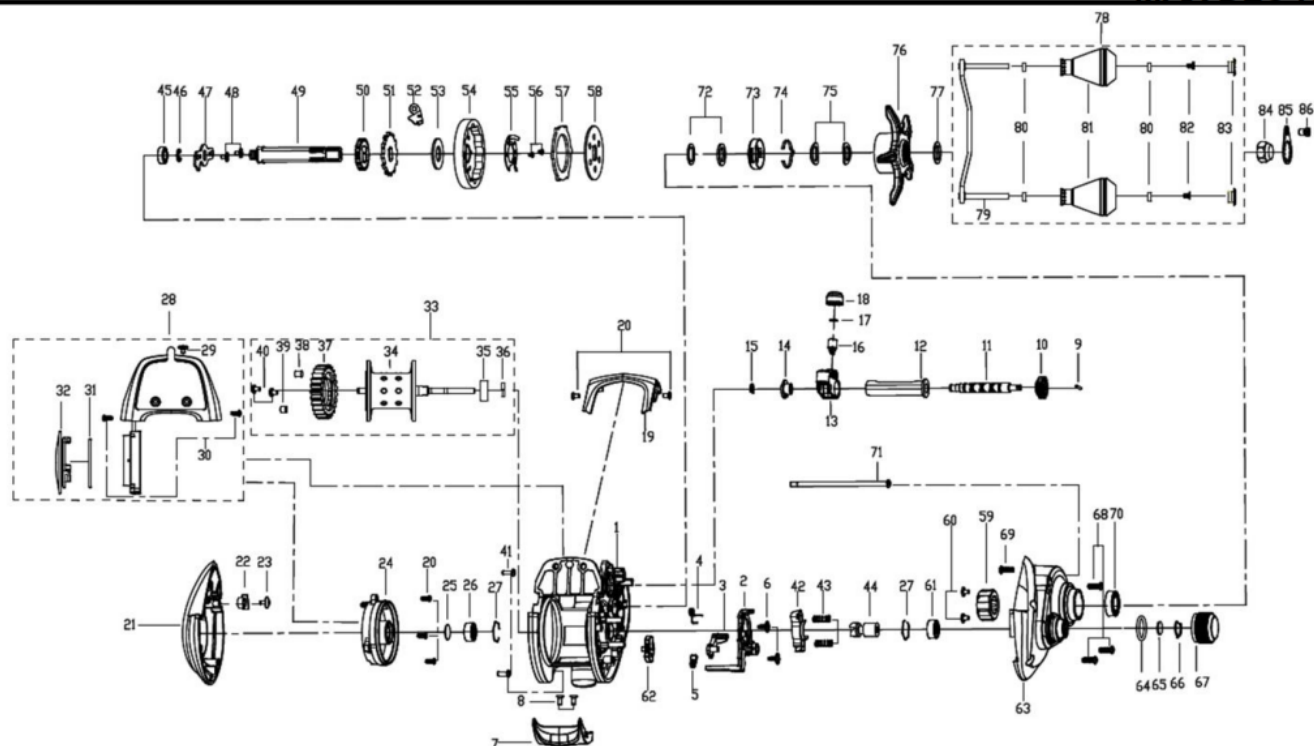

1536580 MAX DLC

MAX DLC H

パーツID	パーツ名	価格	
1	1529143	FRAME	¥3,500
2	1529144	LIFT CURVE	¥300
3	1529145	KICK LEVER	¥300
4	1529146	CLUTCH SPRING	¥200
5	1529147	KICK LEVER SPRING	¥200
6	1529148	SCREW	¥200
7	1529199	THUMB BAR	¥300
8	1188255	SCREW	¥200
9	1275775	WORM SHAFT PIN	¥200
10	1206523	WORM SHAFT GEAR	¥200
11	1529200	WORM SHAFT	¥1,500
12	1529201	LINE GUIDE TUBE	¥300
13	1529202	LINE GUID	¥500
14	1529203	WORM SHAFT BUSHING	¥200
15	1206522	RETAINER	¥200
16	1206527	PILOT GUIDE	¥200
17	1529204	WASHER	¥200
18	1529205	LINE GUIDE NUT	¥200
19	1529206	FRONT COVER	¥500
20	1529207	SCREW	¥200
21	1529208	PALM SIDE PLATE	¥2,000
22	1529209	LINE CLIP	¥200
23	1529210	SCREW	¥200
24	1529211	BB HOLDER	¥1,500
25	1130070	BRONZE WASHER	¥160
26	1529212	BALL BEARING	¥600
27	1513276	RING	¥200
28	1529213	ELECTRONIC LINE COUNTER	¥5,000
29	1529214	SCREW	¥200
30	1529215	SCREW	¥200
31	1456426	O-ring	¥200
32	1531380	BATTERY DOOR	¥500
33	1537883	SPOOL ASSEMBLY	¥3,500
34	1537884	SPOOL	¥1,500
35	1530654	BALL BEARING	¥600
36	1530655	PIN	¥200
37	1529217	CLICK GEAR	¥300
38	1529218	MAGNET	¥200
39	1529219	MAGNET BALANCE	¥200
40	1341547	SPOOL CLICKER SPRING SCREW	¥200
41	1529220	SCREW	¥200
42	1529221	YOKE	¥200
43	1529222	YOKE SPRING	¥200
44	1537885	PINION	¥1,000
45	1529224	BALL BEARING	¥600
46	1206522	RETAINER	¥200
47	1529225	MAIN GEAR SHAFT PLATE	¥300
48	1548309	SCREW	¥200
49	1529226	MAIN GEAR SHAFT	¥1,000
50	1206538	LEVEL WIND GEAR	¥200