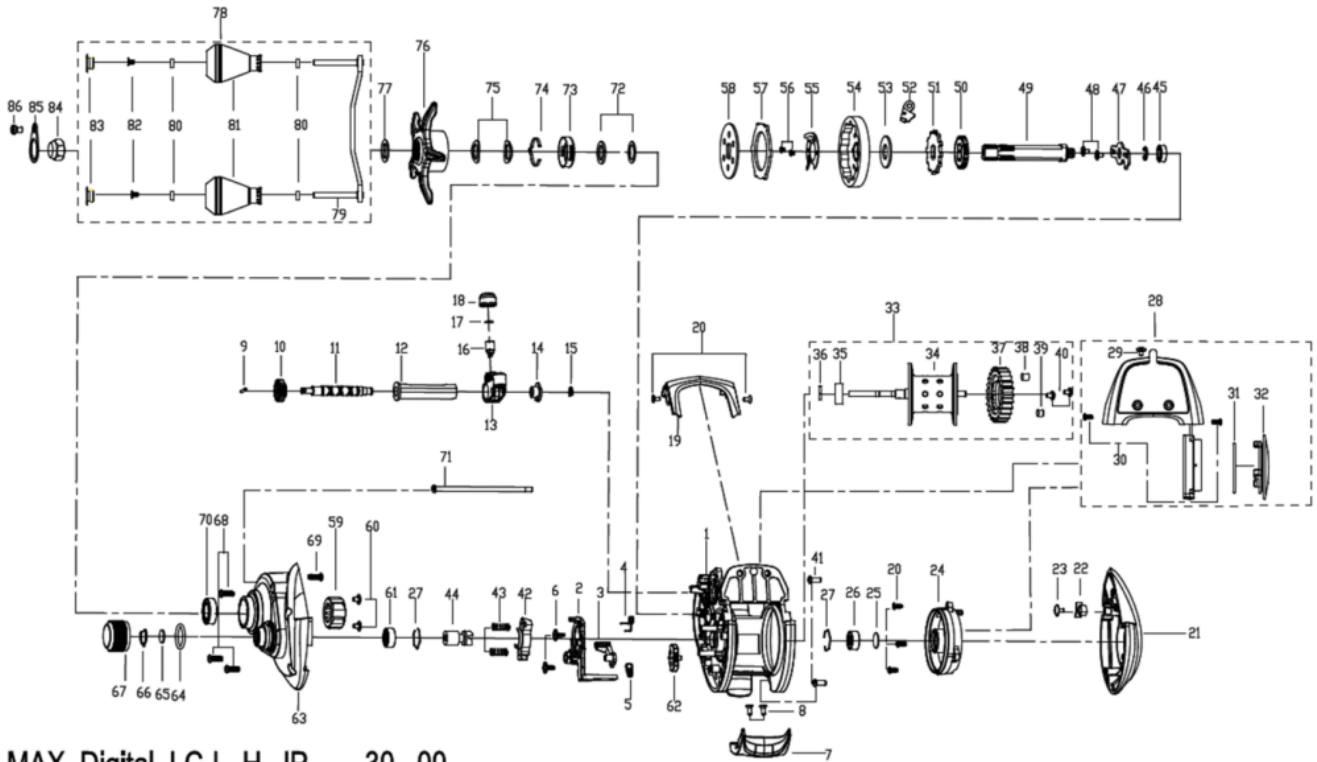

1536581 MAX DLC

MAX DLC H-L

MAX Digital LC-L H JP 30 00

パーツID	パーツ名	価格	
1	1529249	FRAME	¥3,500
2	1529250	LIFT CURVE	¥300
3	1529251	KICK LEVER	¥300
4	1529252	CLUTCH SPRING	¥200
5	1529253	KICK LEVER SPRING	¥200
6	1529148	SCREW	¥200
7	1529199	THUMB BAR	¥300
8	1188255	SCREW	¥200
9	1275775	WORM SHAFT PIN	¥200
10	1206523	WORM SHAFT GEAR	¥200
11	1529200	WORM SHAFT	¥1,500
12	1529201	LINE GUIDE TUBE	¥300
13	1529202	LINE GUID	¥500
14	1531381	WORM SHAFT BUSHING	¥200
15	1206522	RETAINER	¥200
16	1206527	PILOT GUIDE	¥200
17	1529204	WASHER	¥200
18	1529205	LINE GUIDE NUT	¥200
19	1529206	FRONT COVER	¥500
20	1529207	SCREW	¥200
21	1529256	PALM SIDE PLATE	¥2,000
22	1529209	LINE CLIP	¥200
23	1529210	SCREW	¥200
24	1529257	BB HOLDER	¥1,500
25	1130070	BRONZE WASHER	¥160
26	1529212	BALL BEARING	¥600
27	1513276	RING	¥200
28	1529258	ELECTRONIC LINE COUNTER	¥5,000
29	1529214	SCREW	¥200
30	1529215	SCREW	¥200
31	1456426	O-ring	¥200
32	1531319	BATTERY DOOR	¥500
33	1537883	SPOOL ASSEMBLY	¥3,500
34	1537884	SPOOL	¥1,500
35	1530654	BALL BEARING	¥600
36	1530655	PIN	¥200
37	1529217	CLICK GEAR	¥300
38	1529218	MAGNET	¥200
39	1529219	MAGNET BALANCE	¥200
40	1341547	SPOOL CLICKER SPRING SCREW	¥200
41	1529220	SCREW	¥200
42	1529259	YOKE	¥200
43	1529222	YOKE SPRING	¥200
44	1537904	PINION	¥1,000
45	1529224	BALL BEARING	¥600
46	1206522	RETAINER	¥200
47	1529225	MAIN GEAR SHAFT PLATE	¥300
48	1548309	SCREW	¥200
49	1529261	MAIN GEAR SHAFT	¥1,000
50	1206538	LEVEL WIND GEAR	¥200