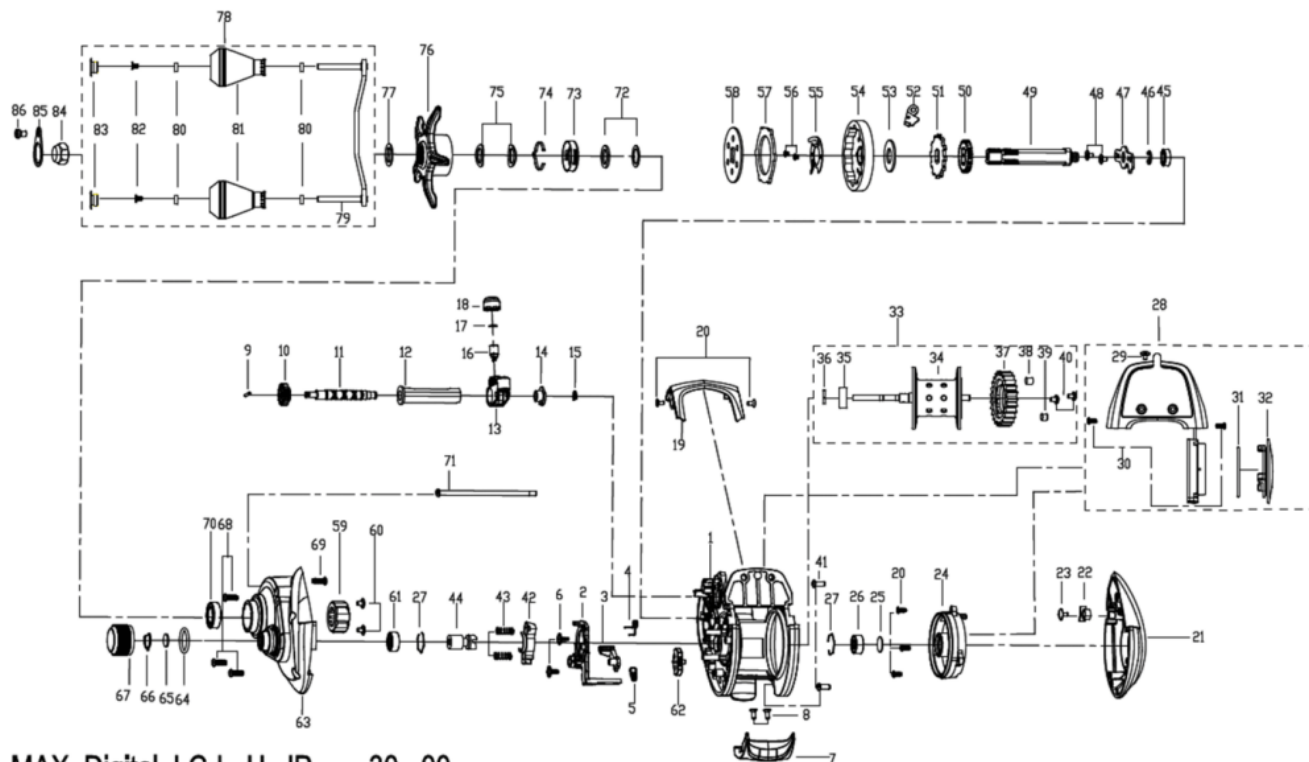

1536581 MAX DLC

MAX DLC H-L

MAX Digital LC-L H JP 30 00

パーツID	パーツ名	価格	
1	1529249	FRAME	¥3,500
2	1529250	LIFT CURVE	¥300
3	1529251	KICK LEVER	¥300
4	1529252	CLUTCH SPRING	¥200
5	1529253	KICK LEVER SPRING	¥200
6	1529148	SCREW	¥200
7	1529199	THUMB BAR	¥300
8	1188255	SCREW	¥200
9	1275775	WORM SHAFT PIN	¥200
10	1206523	WORM SHAFT GEAR	¥200
11	1529200	WORM SHAFT	¥1,500
12	1529201	LINE GUIDE TUBE	¥300
13	1529202	LINE GUID	¥500
14	1531381	WORM SHAFT BUSHING	¥200
15	1206522	RETAINER	¥200
16	1206527	PILOT GUIDE	¥200
17	1529204	WASHER	¥200
18	1529205	LINE GUIDE NUT	¥200
19	1529206	FRONT COVER	¥500
20	1529207	SCREW	¥200
21	1529256	PALM SIDE PLATE	¥2,000
22	1529209	LINE CLIP	¥200
23	1529210	SCREW	¥200
24	1529257	BB HOLDER	¥1,500
25	1130070	BRONZE WASHER	¥160
26	1529212	BALL BEARING	¥600
27	1513276	RING	¥200
28	1529258	ELECTRONIC LINE COUNTER	¥5,000
29	1529214	SCREW	¥200
30	1529215	SCREW	¥200
31	1456426	O-ring	¥200
32	1531319	BATTERY DOOR	¥500
33	1537883	SPOOL ASSEMBLY	¥3,500
34	1537884	SPOOL	¥1,500
35	1530654	BALL BEARING	¥600
36	1530655	PIN	¥200
37	1529217	CLICK GEAR	¥300
38	1529218	MAGNET	¥200
39	1529219	MAGNET BALANCE	¥200
40	1341547	SPOOL CLICKER SPRING SCREW	¥200
41	1529220	SCREW	¥200
42	1529259	YOKE	¥200
43	1529222	YOKE SPRING	¥200
44	1537904	PINION	¥1,000
45	1529224	BALL BEARING	¥600
46	1206522	RETAINER	¥200
47	1529225	MAIN GEAR SHAFT PLATE	¥300
48	1548309	SCREW	¥200
49	1529261	MAIN GEAR SHAFT	¥1,000
50	1206538	LEVEL WIND GEAR	¥200