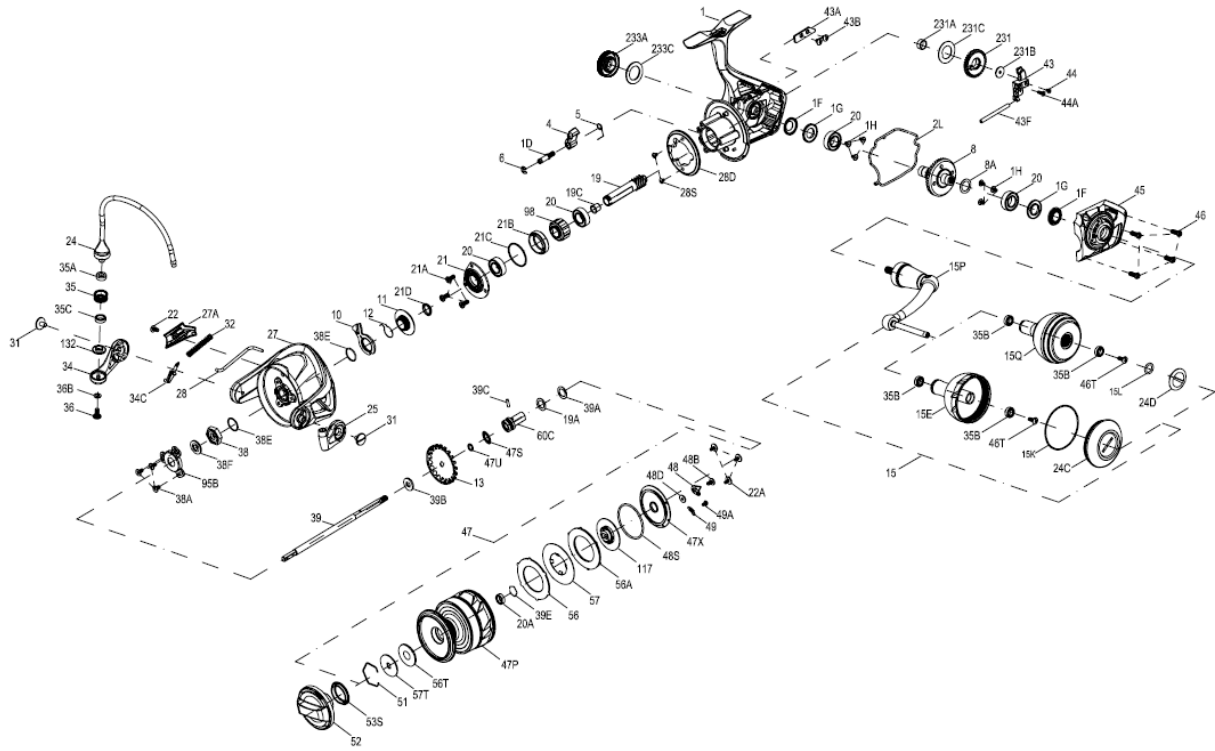

PARTS LIST FOR MODEL SLAMMER IV 8500

パーツID	パーツ名	価格	
1D	1277140	A/R PAWL POST	¥ 400
1H	1418957	1H-SLA3500 Body Side Screw	¥ 200
1G	1419082	BODY SIDE SEAL LOCK PLATE	¥ 600
1F	1419083	BODY SIDE SEAL	¥ 600
1	1559379	Body Assembly	¥ 8,000
2L	1419086	BODY SEAL	¥ 1,200
4	1277142	A/R PAWL	¥ 500
5	1277143	PAWL SPRING	¥ 300
6	1277144	RETAINER CLIP	¥ 200
8A	1277037	8A-SSV5500 DRIVE GEAR SHIM WASHER	¥ 400
8	1419087	8-SLA7500 DRIVE GEAR	¥ 4,500
10	1277147	A/R PAWL HOLDER	¥ 500
11	1559343	A/R Bushing	¥ 500
12	1309001	A/R BUSHING SPRING	¥ 300
13	1419089	CLICK GEAR	¥ 1,500
15L	1417804	HANDLE KNOB SEAL	¥ 200
15Q	1418244	15E-CLA6000 HANDLE KNOB	¥ 1,500
15K	1419073	HANDLE KNOB CAP SEAL	¥ 300
15P	1422396	15P-SLA7500 SUB HANDLE ASSEMBLY	¥ 2,000
15E	1559264	Handle Knob	¥ 2,000
15	1559344	Handle Assembly	¥ 5,500
19A	1277424	19 A PINION GEAR WASHER	¥ 300
19	1419091	19-SLA7500 PINION GEAR	¥ 3,500
19C	1419092	PINION GEAR BUSHING	¥ 200
20	1277152	BALL BEARING	¥ 2,000
20A	1385530	CLA3000 SEALED BALL BEARING	¥ 2,000
21A	1277154	PINION RETAINER SCREW	¥ 200
21C	1385684	O RING	¥ 200
21B	1419094	PINION BEARING COLLAR	¥ 500
21	1559345	Ball Bearing Retainer	¥ 500
21D	1559346	Body Head Seal	¥ 1,000
22A	1125962	SCREW	¥ 160
22	1277046	ROTOR COVER SCREW	¥ 200
24D	1417808	24C-CLA5000 HANDLE KNOB CAP	¥ 600
24C	1559269	Handle Knob Cap	¥ 800
24	1559380	One Piece Bail	¥ 3,500
25	1385663	BAIL HOLDER	¥ 500
27A	1559349	Rotor Cover	¥ 500
27	1559381	Rotor	¥ 4,500
28S	1277054	ROTOR BRAKE SCREW	¥ 200
28D	1277161	ROTOR BRAKE	¥ 700
28	1559382	Rotor Trip Lever	¥ 300
31	1277055	BAIL ARM SCREW	¥ 600
32	1559351	Bail Spring	¥ 300
34C	1277164	PIVOT ARM	¥ 300
34	1385667	BAIL ARM	¥ 1,500
35	1277165	35-SSV7500 LINE ROLLER	¥ 1,000
35B	1377606	LINE ROLLER BALL BEARING	¥ 2,000
35A	1419050	35A-SLA5500 LINE ROLLER BUSHING	¥ 500
35C	1559273	Ball Bearing	¥ 2,000