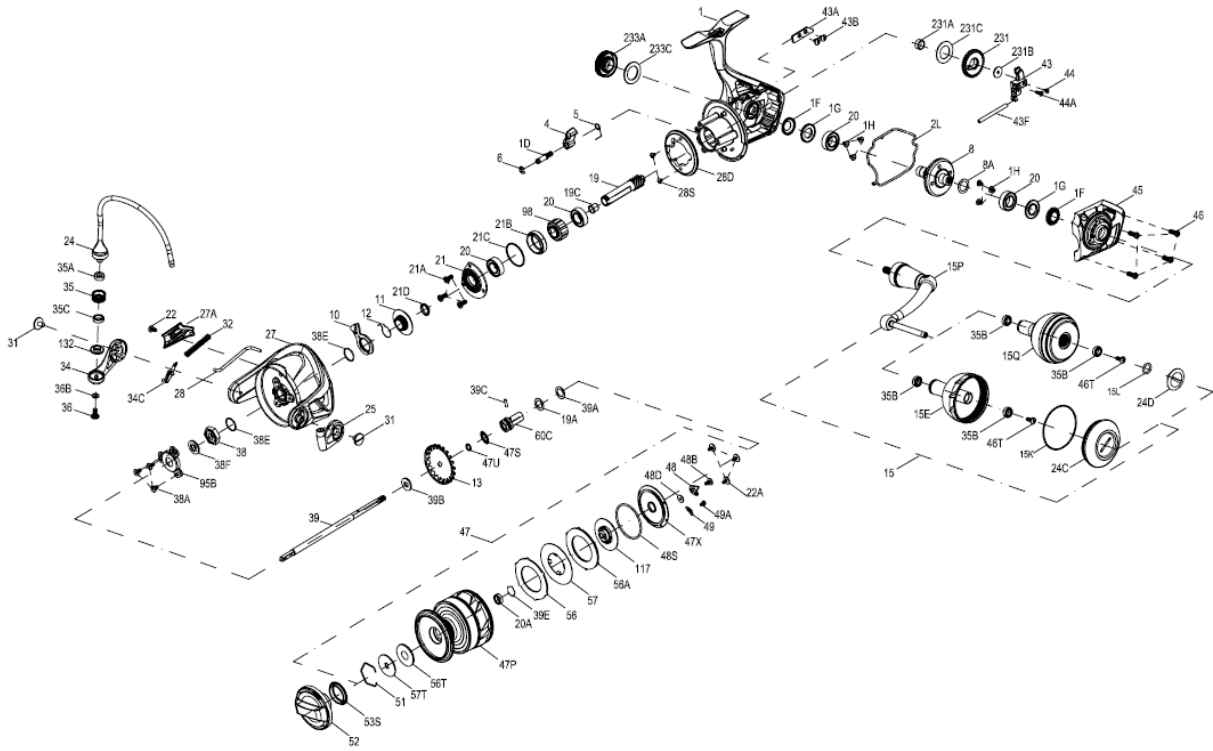

PARTS LIST FOR MODEL SLAMMER IV 8500

パーツID	パーツ名	価格	
1D	1277140	A/R PAWL POST	¥ 400
1H	1418957	1H-SLA3500 Body Side Screw	¥ 200
1G	1419082	BODY SIDE SEAL LOCK PLATE	¥ 600
1F	1419083	BODY SIDE SEAL	¥ 600
1	1559379	Body Assembly	¥ 8,000
2L	1419086	BODY SEAL	¥ 1,200
4	1277142	A/R PAWL	¥ 500
5	1277143	PAWL SPRING	¥ 300
6	1277144	RETAINER CLIP	¥ 200
8A	1277037	8A-SSV5500 DRIVE GEAR SHIM WASHER	¥ 400
8	1419087	8-SLA7500 DRIVE GEAR	¥ 4,500
10	1277147	A/R PAWL HOLDER	¥ 500
11	1559343	A/R Bushing	¥ 500
12	1309001	A/R BUSHING SPRING	¥ 300
13	1419089	CLICK GEAR	¥ 1,500
15L	1417804	HANDLE KNOB SEAL	¥ 200
15Q	1418244	15E-CLA6000 HANDLE KNOB	¥ 1,500
15K	1419073	HANDLE KNOB CAP SEAL	¥ 300
15P	1422396	15P-SLA7500 SUB HANDLE ASSEMBLY	¥ 2,000
15E	1559264	Handle Knob	¥ 2,000
15	1559344	Handle Assembly	¥ 5,500
19A	1277424	19 A PINION GEAR WASHER	¥ 300
19	1419091	19-SLA7500 PINION GEAR	¥ 3,500
19C	1419092	PINION GEAR BUSHING	¥ 200
20	1277152	BALL BEARING	¥ 2,000
20A	1385530	CLA3000 SEALED BALL BEARING	¥ 2,000
21A	1277154	PINION RETAINER SCREW	¥ 200
21C	1385684	O RING	¥ 200
21B	1419094	PINION BEARING COLLAR	¥ 500
21	1559345	Ball Bearing Retainer	¥ 500
21D	1559346	Body Head Seal	¥ 1,000
22A	1125962	SCREW	¥ 160
22	1277046	ROTOR COVER SCREW	¥ 200
24D	1417808	24C-CLA5000 HANDLE KNOB CAP	¥ 600
24C	1559269	Handle Knob Cap	¥ 800
24	1559380	One Piece Bail	¥ 3,500
25	1385663	BAIL HOLDER	¥ 500
27A	1559349	Rotor Cover	¥ 500
27	1559381	Rotor	¥ 4,500
28S	1277054	ROTOR BRAKE SCREW	¥ 200
28D	1277161	ROTOR BRAKE	¥ 700
28	1559382	Rotor Trip Lever	¥ 300
31	1277055	BAIL ARM SCREW	¥ 600
32	1559351	Bail Spring	¥ 300
34C	1277164	PIVOT ARM	¥ 300
34	1385667	BAIL ARM	¥ 1,500
35	1277165	35-SSV7500 LINE ROLLER	¥ 1,000
35B	1377606	LINE ROLLER BALL BEARING	¥ 2,000
35A	1419050	35A-SLA5500 LINE ROLLER BUSHING	¥ 500
35C	1559273	Ball Bearing	¥ 2,000