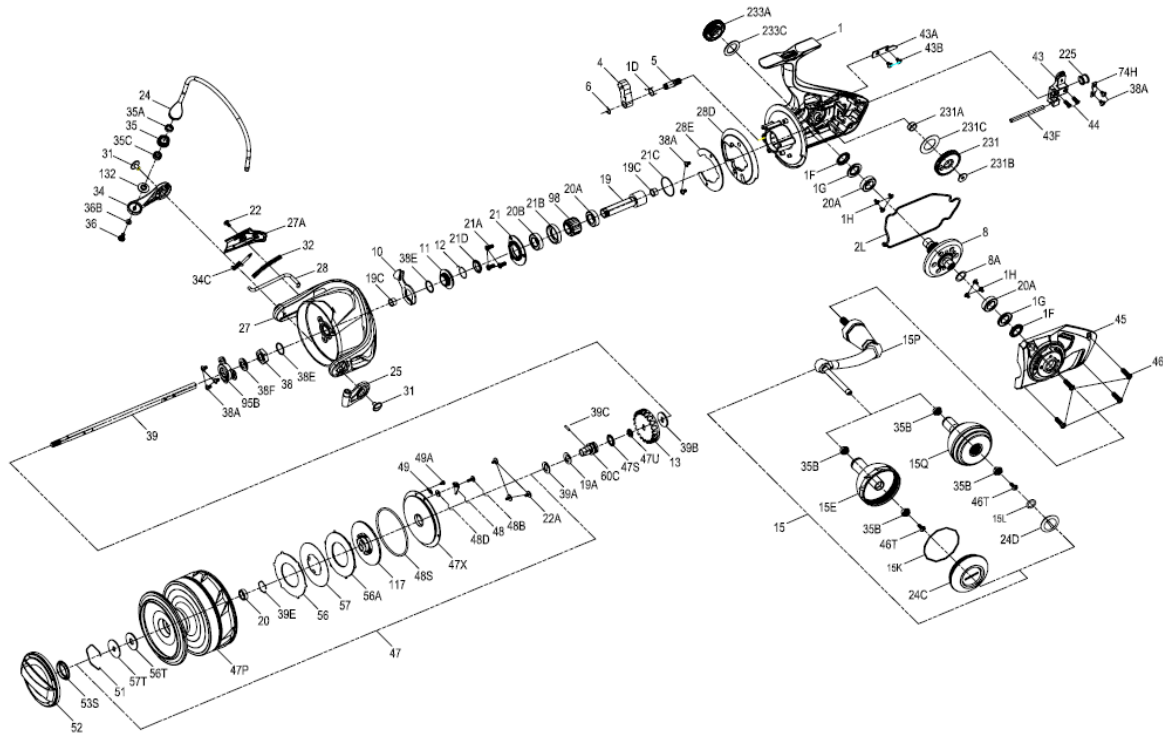

PARTS LIST FOR MODEL SLAMMERIV 10500

パーツID	パーツ名	価格	
1D	1277252	A/R PAWL POST	¥ 500
1H	1418957	1H-SLA3500 Body Side Screw	¥ 200
1G	1419082	BODY SIDE SEAL LOCK PLATE	¥ 600
1F	1419083	BODY SIDE SEAL	¥ 600
1	1559397	Body Assembly	¥ 8,000
2L	1419124	2L Body Seal	¥ 1,200
4	1277294	4 A/R Pawl	¥ 500
5	1277255	5 A/R Pawl Spring	¥ 300
6	1277256	6 Retainer Clip	¥ 300
8A	1277146	8A Drive Gear Shim Washer	¥ 300
8	1419125	8-SLA9500 Driver Gear	¥ 4,500
10	1419126	10 A/R Pawl Holder	¥ 500
11	1559343	A/R Bushing	¥ 500
12	1309001	A/R BUSHING SPRING	¥ 300
13	1419127	13 Spool Click Gear	¥ 2,000
15L	1417804	HANDLE KNOB SEAL	¥ 200
15Q	1418244	15E-CLA6000 HANDLE KNOB	¥ 1,500
15K	1419073	HANDLE KNOB CAP SEAL	¥ 300
15P	1422397	Sub-Handle Assembly	¥ 2,500
15E	1559264	Handle Knob	¥ 2,000
15	1559398	Handle Assembly	¥ 6,500
19	1419129	19-SLA9500 Pinion Gear	¥ 3,500
19C	1419130	19C Pinion Gear Bushing (2req.)	¥ 300
19A	1559399	Washer	¥ 300
20A	1277152	BALL BEARING	¥ 2,000
20	1385530	CLA3000 SEALED BALL BEARING	¥ 2,000
20B	1422398	Sealed Ball Bearing	¥ 2,500
21A	1277154	PINION RETAINER SCREW	¥ 200
21C	1385684	O RING	¥ 200
21B	1419132	21B Pinion Bearing Collar	¥ 300
21D	1559346	Body Head Seal	¥ 1,000
21	1559400	Ball Bearing Retainer	¥ 500
22	1277046	ROTOR COVER SCREW	¥ 200
22A	1418982	22A-SLA3500 Drag Cover Screw	¥ 200
24D	1417808	24C-CLA5000 HANDLE KNOB CAP	¥ 600
24C	1559269	Handle Knob Cap	¥ 800
24	1559401	One Piece Bail	¥ 3,500
25	1385663	BAIL HOLDER	¥ 500
27	1559402	Rotor	¥ 4,500
27A	1559403	Rotor Cover	¥ 300
28E	1294662	28E Rotor Brake Cover	¥ 300
28D	1419140	28D Rotor Brake	¥ 300
28	1559404	Rotor Trip Lever	¥ 300
31	1277055	BAIL ARM SCREW	¥ 600
32	1419141	32 Bail Spring	¥ 300
34C	1277164	PIVOT ARM	¥ 300
34	1385667	BAIL ARM	¥ 1,500
35B	1277060	35A-SSV5500 LINE ROLLER BALL BEARING	¥ 1,500
35	1277165	35-SSV7500 LINE ROLLER	¥ 1,000
35A	1419050	35A-SLA5500 LINE ROLLER BUSHING	¥ 500