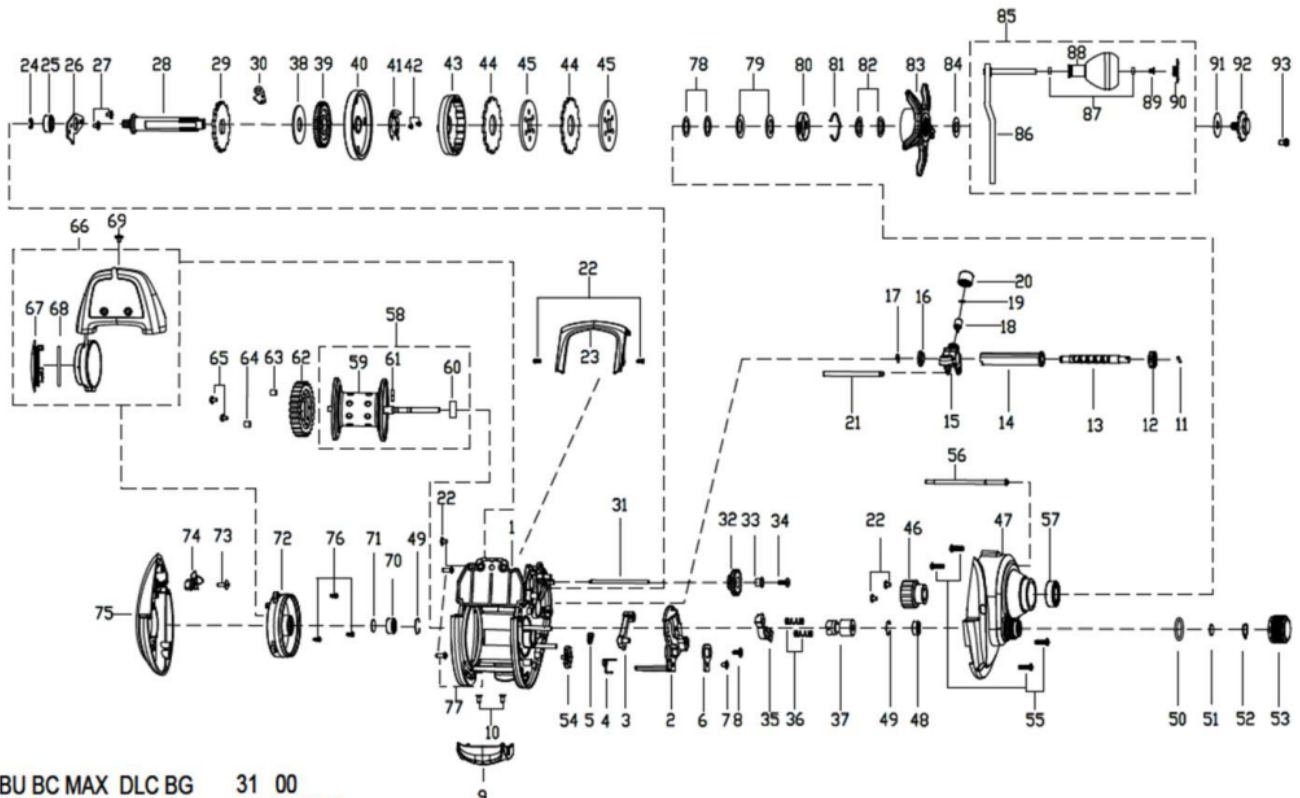

1547073 MAX DLC

MAX DLC BG

ABU BC MAX DLC BG 31 00

パーツID	パーツ名	価格	
1	1553502	FRAME	¥4,000
2	1529304	LIFT CURVE	¥300
3	1529305	KICK LEVER	¥300
4	1529306	CLUTCH SPRING	¥200
5	1529147	KICK LEVER SPRING	¥200
6	1529308	LIFT CURVE PLATE	¥300
7	1548309	SCREW	¥200
8	1529148	SCREW	¥200
9	1529310	THUMB BAR	¥300
10	1125962	SCREW	¥160
11	1529311	WORM SHAFT PIN	¥200
12	1529312	WORM SHAFT GEAR	¥200
13	1529313	WORM SHAFT	¥1,500
14	1529314	LINE GUIDE TUBE	¥300
15	1553503	LINE GUIDE	¥500
16	1529316	WORM SHAFT BUSHING	¥200
17	1206522	RETAINER	¥200
18	1206527	PILOT GUIDE	¥200
19	1529204	WASHER	¥200
20	1529317	LINE GUIDE NUT	¥200
21	1529318	LINE GUIDE SHAFT	¥500
22	1513272	SCREW	¥200
23	1553504	FRONT COVER	¥500
24	1529321	RETAINER	¥200
25	1529322	BUSHING	¥200
26	1529323	MAIN GEAR SHAFT PLATE	¥300
27	1548128	SCREW	¥200
28	1529324	MAIN GEAR SHAFT	¥1,000
29	1529325	RATCHET	¥300
30	1529326	STOPPER	¥500
31	1529327	LEVEL WIND GEAR SHAFT	¥300
32	1529328	LEVEL WIND GEAR	¥200
33	1529329	BUSHING	¥200
34	1529330	SCREW	¥200
35	1529331	YOKE	¥200
36	1529332	YOKE SPRING	¥200
37	1553505	PINION	¥1,000
38	1529334	DRAG WASHER	¥300
39	1529335	WORM SHAFT DRIVE GEAR	¥500
40	1553506	MAIN GEAR	¥1,500
41	1529228	CLICK SPRING	¥300
42	1529229	SCREW	¥200
43	1529337	WASHER DRUM	¥400
44	1529338	DRAG WASHER	¥500
45	1553507	METAL WASHER	¥300
46	1529341	ONE WAY CLUTCH ASSEMBLY	¥1,200
47	1553508	GEAR SIDE PLATE	¥2,500
48	1529236	BALL BEARING	¥2,500
49	1513276	RING	¥200
50	1538274	O-RING	¥200