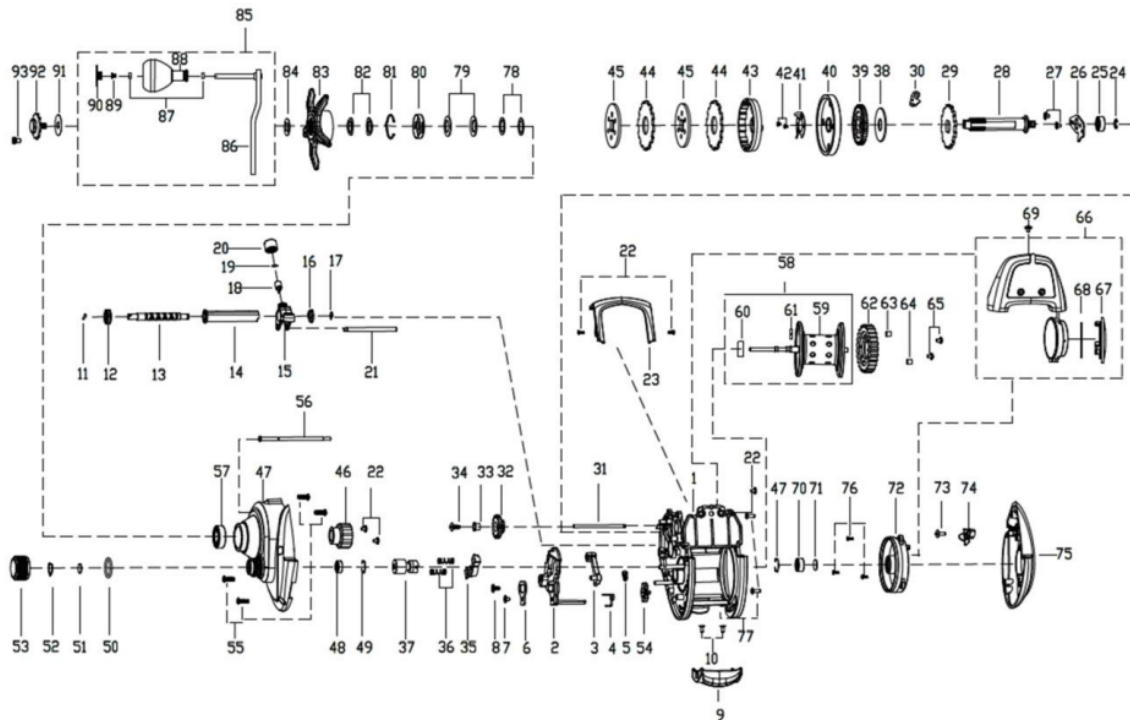

1547074 MAX DLC

MAX DLC BG-L

ABU BC MAX DLC BG L 31 00  
1547074 34-13718-0

パーツID	パーツ名	価格	
1	1553574	FRAME	¥4,000
2	1529366	LIFT CURVE	¥300
3	1529367	KICK LEVER	¥300
4	1529368	CLUTCH SPRING	¥200
5	1529253	KICK LEVER SPRING	¥200
6	1529308	LIFT CURVE PLATE	¥300
7	1548309	SCREW	¥200
8	1529148	SCREW	¥200
9	1529310	THUMB BAR	¥300
10	1125962	SCREW	¥160
11	1529311	WORM SHAFT PIN	¥200
12	1529312	WORM SHAFT GEAR	¥200
13	1529313	WORM SHAFT	¥1,500
14	1529314	LINE GUIDE TUBE	¥300
15	1553503	LINE GUIDE	¥500
16	1529316	WORM SHAFT BUSHING	¥200
17	1206522	RETAINER	¥200
18	1206527	PILOT GUIDE	¥200
19	1529204	WASHER	¥200
20	1529317	LINE GUIDE NUT	¥200
21	1529318	LINE GUIDE SHAFT	¥500
22	1513272	SCREW	¥200
23	1553575	FRONT COVER	¥500
24	1529321	RETAINER	¥200
25	1529322	BUSHING	¥200
26	1529323	MAIN GEAR SHAFT PLATE	¥300
27	1548128	SCREW	¥200
28	1530333	MAIN GEAR SHAFT	¥1,000
29	1529325	RATCHET	¥300
30	1529326	STOPPER	¥500
31	1529327	LEVEL WIND GEAR SHAFT	¥300
32	1529328	LEVEL WIND GEAR	¥200
33	1529329	BUSHING	¥200
34	1529330	SCREW	¥200
35	1529370	YOKE	¥200
36	1529332	YOKE SPRING	¥200
37	1553576	PINION	¥1,000
38	1529334	DRAG WASHER	¥300
39	1529335	WORM SHAFT DRIVE GEAR	¥500
40	1553577	MAIN GEAR	¥1,500
41	1529263	CLICK SPRING	¥300
42	1529229	SCREW	¥200
43	1529337	WASHER DRUM	¥400
44	1529338	DRAG WASHER	¥500
45	1553507	METAL WASHER	¥300
46	1529341	ONE WAY CLUTCH ASSEMBLY	¥1,200
47	1553578	GEAR SIDE PLATE	¥2,500
48	1529236	BALL BEARING	¥2,500
49	1513276	RING	¥200
50	1538274	O-RING	¥200