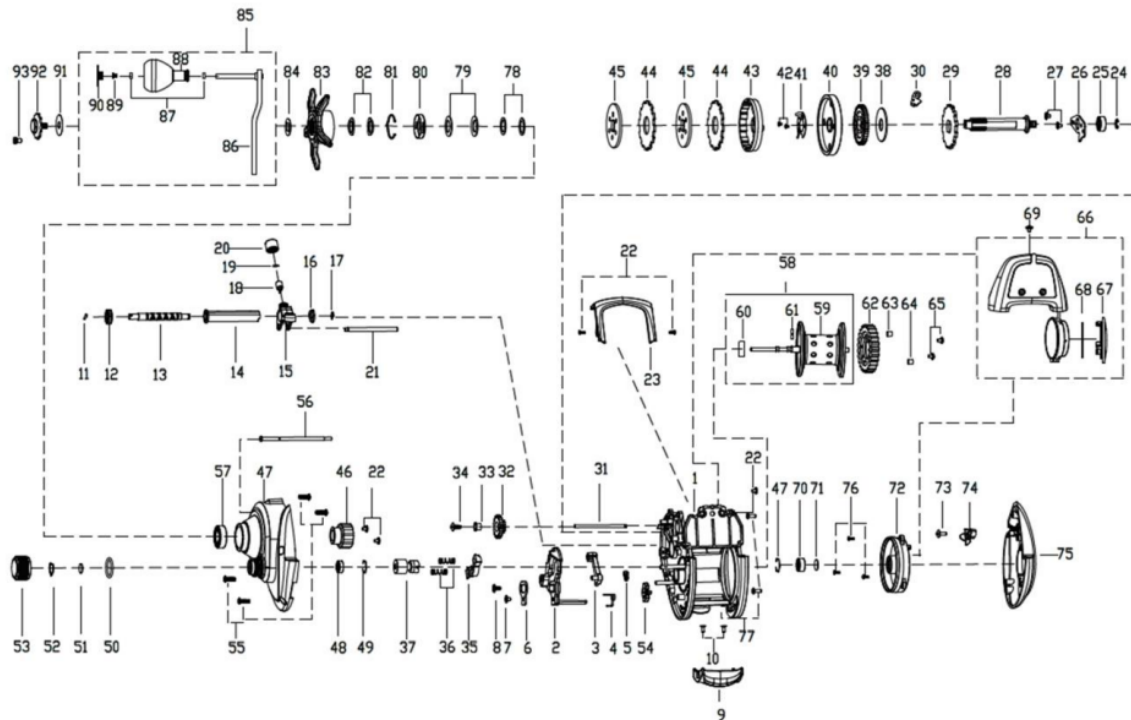

1547074 MAX DLC

MAX DLC BG-L

ABU BC MAX DLC BG L 31 00
1547074 34-13718-0

パーツID	パーツ名	価格	
1	1553574	FRAME	¥4,000
2	1529366	LIFT CURVE	¥300
3	1529367	KICK LEVER	¥300
4	1529368	CLUTCH SPRING	¥200
5	1529253	KICK LEVER SPRING	¥200
6	1529308	LIFT CURVE PLATE	¥300
7	1548309	SCREW	¥200
8	1529148	SCREW	¥200
9	1529310	THUMB BAR	¥300
10	1125962	SCREW	¥160
11	1529311	WORM SHAFT PIN	¥200
12	1529312	WORM SHAFT GEAR	¥200
13	1529313	WORM SHAFT	¥1,500
14	1529314	LINE GUIDE TUBE	¥300
15	1553503	LINE GUIDE	¥500
16	1529316	WORM SHAFT BUSHING	¥200
17	1206522	RETAINER	¥200
18	1206527	PILOT GUIDE	¥200
19	1529204	WASHER	¥200
20	1529317	LINE GUIDE NUT	¥200
21	1529318	LINE GUIDE SHAFT	¥500
22	1513272	SCREW	¥200
23	1553575	FRONT COVER	¥500
24	1529321	RETAINER	¥200
25	1529322	BUSHING	¥200
26	1529323	MAIN GEAR SHAFT PLATE	¥300
27	1548128	SCREW	¥200
28	1530333	MAIN GEAR SHAFT	¥1,000
29	1529325	RATCHET	¥300
30	1529326	STOPPER	¥500
31	1529327	LEVEL WIND GEAR SHAFT	¥300
32	1529328	LEVEL WIND GEAR	¥200
33	1529329	BUSHING	¥200
34	1529330	SCREW	¥200
35	1529370	YOKE	¥200
36	1529332	YOKE SPRING	¥200
37	1553576	PINION	¥1,000
38	1529334	DRAG WASHER	¥300
39	1529335	WORM SHAFT DRIVE GEAR	¥500
40	1553577	MAIN GEAR	¥1,500
41	1529263	CLICK SPRING	¥300
42	1529229	SCREW	¥200
43	1529337	WASHER DRUM	¥400
44	1529338	DRAG WASHER	¥500
45	1553507	METAL WASHER	¥300
46	1529341	ONE WAY CLUTCH ASSEMBLY	¥1,200
47	1553578	GEAR SIDE PLATE	¥2,500
48	1529236	BALL BEARING	¥2,500
49	1513276	RING	¥200
50	1538274	O-RING	¥200