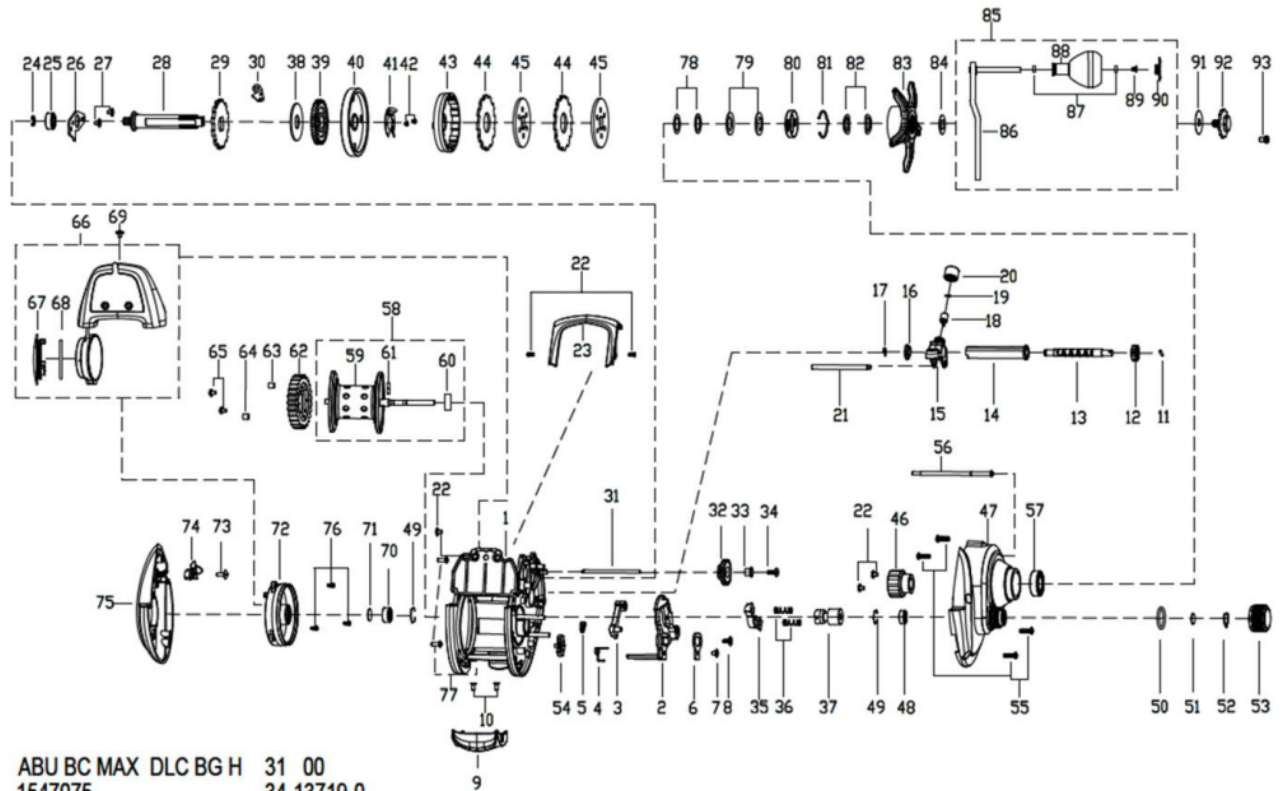

1547075 MAX DLC

MAX DLC BG H

ABU BC MAX DLC BG H 31 00  
1547075 34-13719-0

パーツID	パーツ名	価格	
1	1553502	FRAME	¥4,000
2	1529304	LIFT CURVE	¥300
3	1529305	KICK LEVER	¥300
4	1529306	CLUTCH SPRING	¥200
5	1529147	KICK LEVER SPRING	¥200
6	1529308	LIFT CURVE PLATE	¥300
7	1548309	SCREW	¥200
8	1529148	SCREW	¥200
9	1529310	THUMB BAR	¥300
10	1125962	SCREW	¥160
11	1529311	WORM SHAFT PIN	¥200
12	1529312	WORM SHAFT GEAR	¥200
13	1529313	WORM SHAFT	¥1,500
14	1529314	LINE GUIDE TUBE	¥300
15	1553503	LINE GUIDE	¥500
16	1529316	WORM SHAFT BUSHING	¥200
17	1206522	RETAINER	¥200
18	1206527	PILOT GUIDE	¥200
19	1529204	WASHER	¥200
20	1529317	LINE GUIDE NUT	¥200
21	1529318	LINE GUIDE SHAFT	¥500
22	1513272	SCREW	¥200
23	1553504	FRONT COVER	¥500
24	1529321	RETAINER	¥200
25	1529322	BUSHING	¥200
26	1529323	MAIN GEAR SHAFT PLATE	¥300
27	1548128	SCREW	¥200
28	1529324	MAIN GEAR SHAFT	¥1,000
29	1529325	RATCHET	¥300
30	1529326	STOPPER	¥500
31	1529327	LEVEL WIND GEAR SHAFT	¥300
32	1529328	LEVEL WIND GEAR	¥200
33	1529329	BUSHING	¥200
34	1529330	SCREW	¥200
35	1529331	YOKE	¥200
36	1529332	YOKE SPRING	¥200
37	1553567	PINION	¥1,000
38	1529334	DRAG WASHER	¥300
39	1529335	WORM SHAFT DRIVE GEAR	¥500
40	1553568	MAIN GEAR	¥1,500
41	1529228	CLICK SPRING	¥300
42	1529229	SCREW	¥200
43	1529337	WASHER DRUM	¥400
44	1529338	DRAG WASHER	¥500
45	1553507	METAL WASHER	¥300
46	1529341	ONE WAY CLUTCH ASSEMBLY	¥1,200
47	1553569	GEAR SIDE PLATE	¥2,500
48	1529236	BALL BEARING	¥2,500
49	1513276	RING	¥200
50	1538274	O-RING	¥200