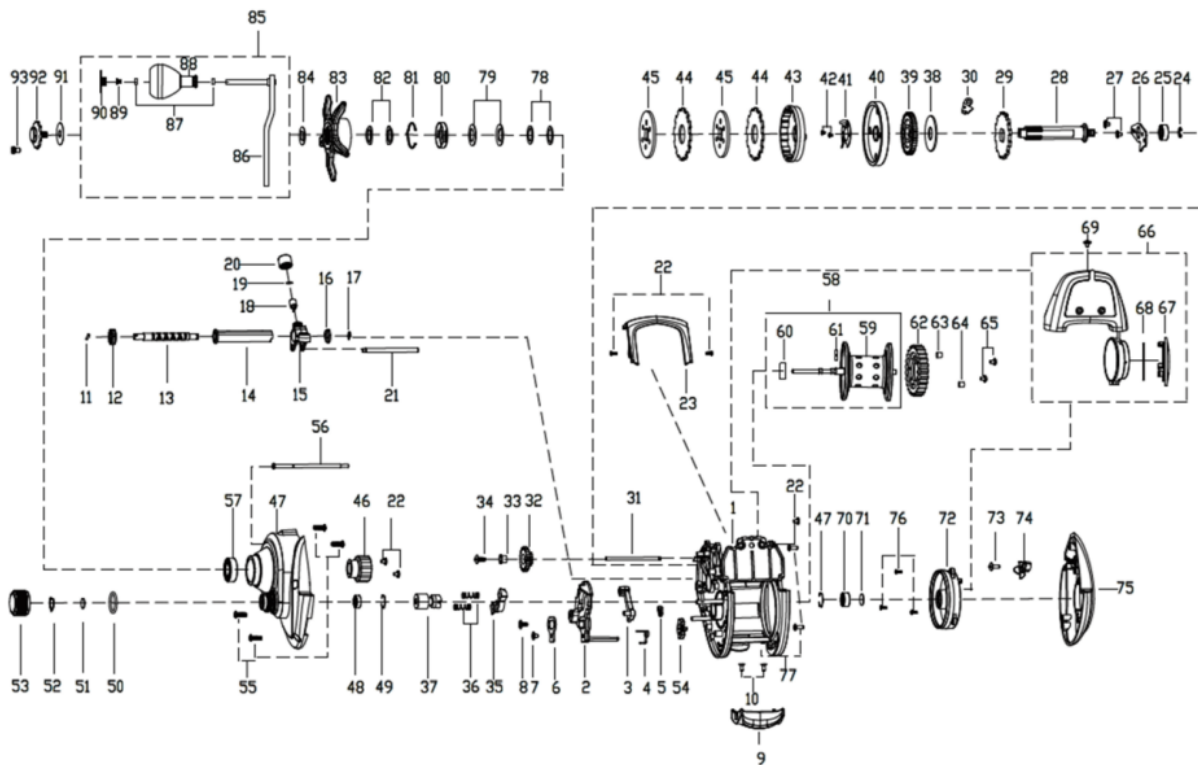

1547076 MAX DLC

MAX DLC BG H-L

ABU BC MAX DLC BG H L 31 00

パーツID	パーツ名	価格	
1	1553574	FRAME	¥4,000
2	1529366	LIFT CURVE	¥300
3	1529367	KICK LEVER	¥300
4	1529368	CLUTCH SPRING	¥200
5	1529253	KICK LEVER SPRING	¥200
6	1529308	LIFT CURVE PLATE	¥300
7	1548309	SCREW	¥200
8	1529148	SCREW	¥200
9	1529310	THUMB BAR	¥300
10	1125962	SCREW	¥160
11	1529311	WORM SHAFT PIN	¥200
12	1529312	WORM SHAFT GEAR	¥200
13	1529313	WORM SHAFT	¥1,500
14	1529314	LINE GUIDE TUBE	¥300
15	1553503	LINE GUIDE	¥500
16	1529316	WORM SHAFT BUSHING	¥200
17	1206522	RETAINER	¥200
18	1206527	PILOT GUIDE	¥200
19	1529204	WASHER	¥200
20	1529317	LINE GUIDE NUT	¥200
21	1529318	LINE GUIDE SHAFT	¥500
22	1513272	SCREW	¥200
23	1553575	FRONT COVER	¥500
24	1529321	RETAINER	¥200
25	1529322	BUSHING	¥200
26	1529323	MAIN GEAR SHAFT PLATE	¥300
27	1548128	SCREW	¥200
28	1530333	MAIN GEAR SHAFT	¥1,000
29	1529325	RATCHET	¥300
30	1529326	STOPPER	¥500
31	1529327	LEVEL WIND GEAR SHAFT	¥300
32	1529328	LEVEL WIND GEAR	¥200
33	1529329	BUSHING	¥200
34	1529330	SCREW	¥200
35	1529370	YOKE	¥200
36	1529332	YOKE SPRING	¥200
37	1553582	PINION	¥1,000
38	1529334	DRAG WASHER	¥300
39	1529335	WORM SHAFT DRIVE GEAR	¥500
40	1553583	MAIN GEAR	¥1,500
41	1529263	CLICK SPRING	¥300
42	1529229	SCREW	¥200
43	1529337	WASHER DRUM	¥400
44	1529338	DRAG WASHER	¥500
45	1553507	METAL WASHER	¥300
46	1529341	ONE WAY CLUTCH ASSEMBLY	¥1,200
47	1553578	GEAR SIDE PLATE	¥2,500
48	1529236	BALL BEARING	¥2,500
49	1513276	RING	¥200
50	1538274	O-RING	¥200