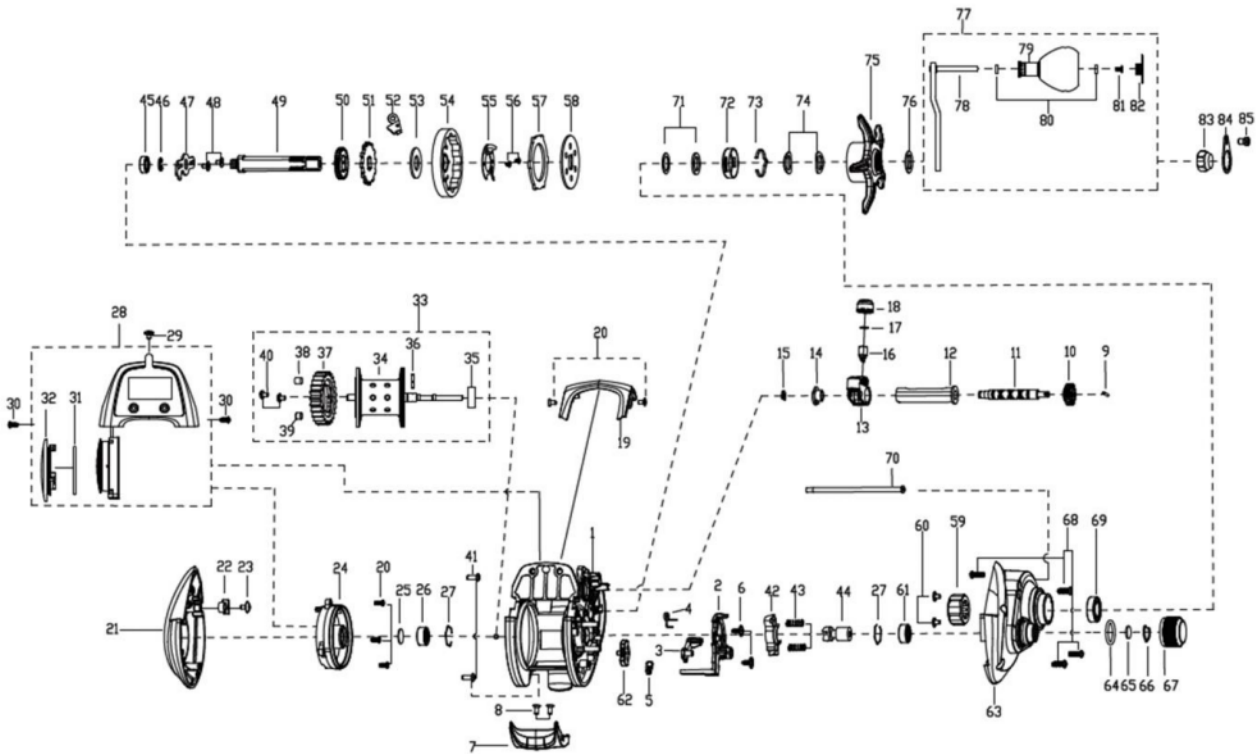

1547078 MAX DLC

MAX DLC MHP-L

パーツID	パーツ名	価格	
1	1529249	FRAME	¥3,500
2	1529250	LIFT CURVE	¥300
3	1529251	KICK LEVER	¥300
4	1529252	CLUTCH SPRING	¥200
5	1529253	KICK LEVER SPRING	¥200
6	1529148	SCREW	¥200
7	1529199	THUMB BAR	¥300
8	1188255	SCREW	¥200
9	1275775	WORM SHAFT PIN	¥200
10	1206523	WORM SHAFT GEAR	¥200
11	1529200	WORM SHAFT	¥1,500
12	1529201	LINE GUIDE TUBE	¥300
13	1529202	LINE GUID	¥500
14	1531381	WORM SHAFT BUSHING	¥200
15	1206522	RETAINER	¥200
16	1206527	PILOT GUIDE	¥200
17	1529204	WASHER	¥200
18	1529205	LINE GUIDE NUT	¥200
19	1553139	FRONT COVER	¥500
20	1529207	SCREW	¥200
21	1529272	PALM SIDE PLATE	¥2,000
22	1529209	LINE CLIP	¥200
23	1529210	SCREW	¥200
24	1529257	BB HOLDER	¥1,500
25	1130070	BRONZE WASHER	¥160
26	1529212	BALL BEARING	¥600
27	1513276	RING	¥200
28	1553266	ELECTRONIC LINE COUNTER	¥5,000
29	1529214	SCREW	¥200
30	1529215	SCREW	¥200
31	1456426	O-ring	¥200
32	1531319	BATTERY DOOR	¥500
33	1553131	SPOOL ASSEMBLY	¥4,000
34	1553132	SPOOL	¥2,000
35	1530654	BALL BEARING	¥600
36	1530655	PIN	¥200
37	1529217	CLICK GEAR	¥300
38	1529218	MAGNET	¥200
39	1529219	MAGNET BALANCE	¥200
40	1341547	SPOOL CLICKER SPRING SCREW	¥200
41	1529220	SCREW	¥200
42	1529259	YOKE	¥200
43	1529222	YOKE SPRING	¥200
44	1553140	PINION	¥1,000
45	1529224	BALL BEARING	¥600
46	1206522	RETAINER	¥200
47	1529225	MAIN GEAR SHAFT PLATE	¥300
48	1548309	SCREW	¥200
49	1529261	MAIN GEAR SHAFT	¥1,000
50	1206538	LEVEL WIND GEAR	¥200