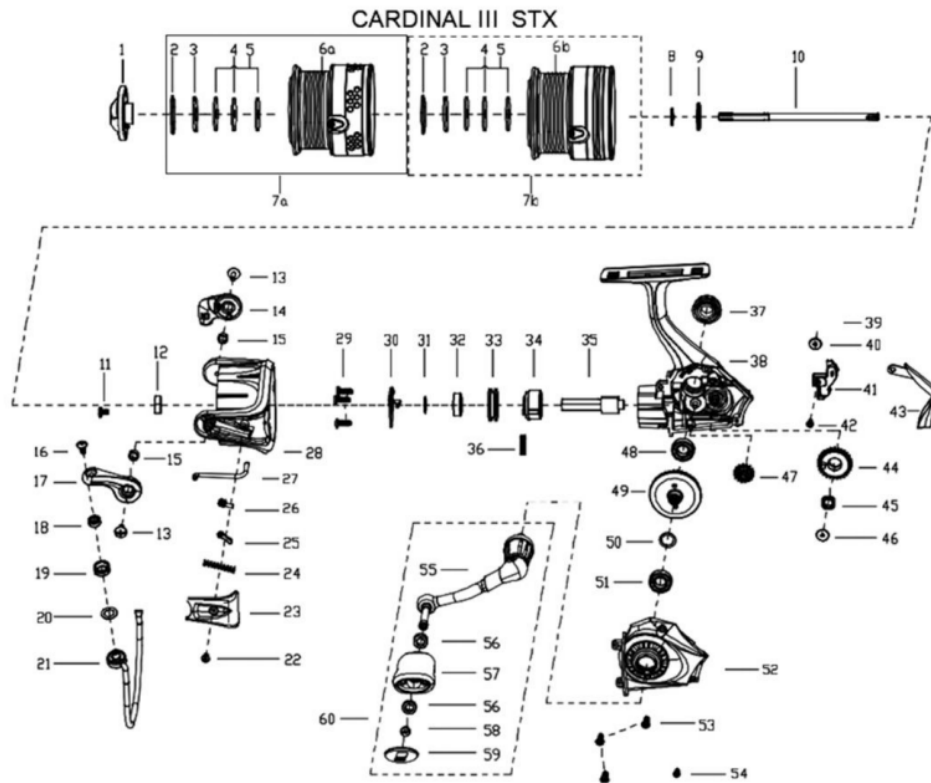

1547240 CARDINAL III

CARDINAL III STX 2000S

| パーツID | パーツ名                         | 価格     |
|-------|------------------------------|--------|
| 1     | 1552210 Drag Knob Assembly   | ¥600   |
| 2     | 1085295 RETAINER RING        | ¥50    |
| 3     | 1085296 WASHER               | ¥50    |
| 4     | 1085297 WASHER               | ¥50    |
| 5     | 1085298 WASHER               | ¥50    |
| 6a    | 1552225 Spool                | ¥1,200 |
| 6b    | 1552227 Spare Spool          | ¥1,200 |
| 7a    | 1552226 Spool Assembly       | ¥2,000 |
| 7b    | 1552228 Spare Spool Assembly | ¥2,000 |
| 8     | 1178949 WASHER (T=0.5)       | ¥200   |
| 9     | 1126316 CLICK GEAR           | ¥100   |
| 10    | 1529977 MAIN SHAFT           | ¥500   |
| 11    | 1529596 NUT SET SCREW        | ¥200   |
| 12    | 1085606 ROTOR NUT            | ¥100   |
| 13    | 1448222 BAIL ARM SCREW       | ¥200   |
| 14    | 1552215 Bail Holder          | ¥300   |
| 15    | 1188261 BUSHING              | ¥160   |
| 16    | 1448124 SCREW                | ¥200   |
| 17    | 1552216 Bail Arm             | ¥300   |
| 18    | 1530489 Bearing 4x7x2.5      | ¥600   |
| 19    | 1530036 Line Roller          | ¥300   |
| 20    | 1529960 WASHER               | ¥200   |
| 21    | 1552149 Bail Assembly        | ¥500   |
| 22    | 1411137 SCREW                | ¥200   |
| 23    | 1552217 Bail Arm Cover       | ¥200   |
| 24    | 1119106 SPRING               | ¥50    |
| 25    | 1252713 TRIP LINKAGE         | ¥160   |
| 26    | 1126272 BAIL SLIDER          | ¥100   |
| 27    | 1529990 TRIP BAR             | ¥300   |
| 28    | 1552229 Rotor                | ¥1,100 |
| 29    | 1197283 SCREW                | ¥50    |
| 30    | 1280406 Pinion Cover         | ¥200   |
| 31    | 1085287 WASHER               | ¥50    |
| 32    | 1126279 BALL BEARING         | ¥600   |
| 33    | 1115558 BALL BEARING HOLDER  | ¥200   |
| 34    | 1552090 Clutch Assembly      | ¥500   |
| 35    | 1536772 PINION               | ¥500   |
| 36    | 1252716 CLUTCH SPRING        | ¥160   |
| 37    | 1559478 DUST CAP(STX S)      | ¥300   |
| 38    | 1552220 Body                 | ¥1,600 |
| 39    | 1126332 SLIDER RETAINER      | ¥100   |
| 40    | 1188428 SCREW                | ¥160   |
| 41    | 1280427 Oscillation Slider   | ¥300   |
| 42    | 1126454 SCREW                | ¥50    |
| 43    | 1552221 Rear Cover           | ¥400   |
| 44    | 1256966 OSCILLATION GEAR     | ¥300   |
| 45    | 1112125 BALL BEARING         | ¥600   |
| 46    | 1085900 SCREW                | ¥50    |
| 47    | 1256967 REDUCTION GEAR       | ¥300   |
| 48    | 1092725 BALL BEARING         | ¥600   |