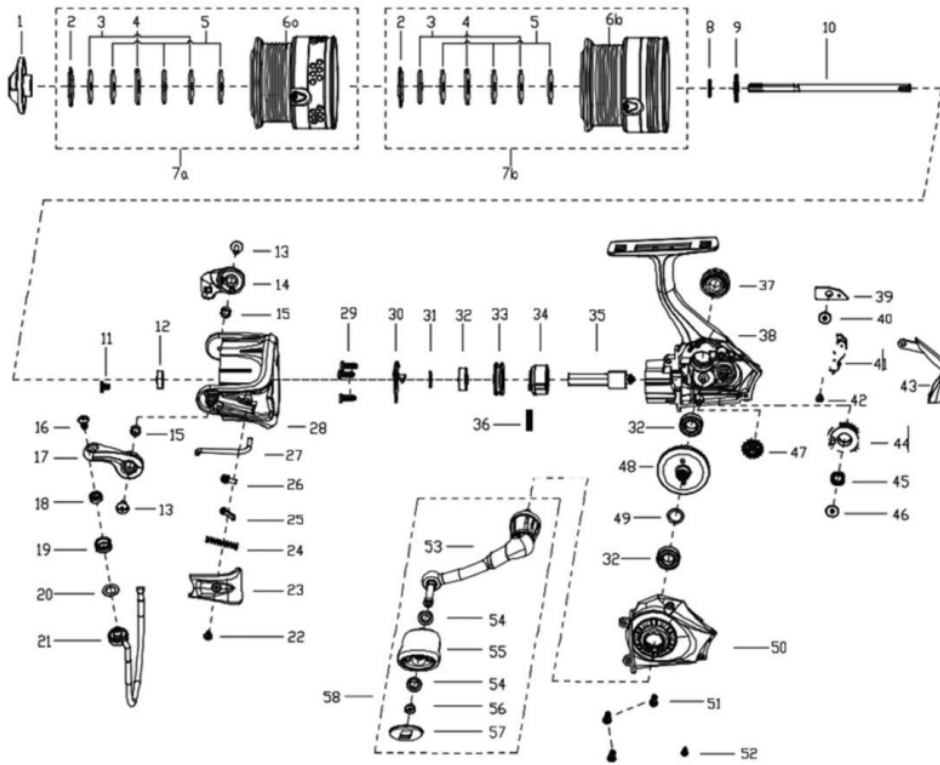

1547241 CARDINAL III

CARDINAL III STX 2500SH

パーツID	パーツ名	価格
1	1552230 Drag Knob Assembly	¥ 600
2	1085295 RETAINER RING	¥ 50
3	1085296 WASHER	¥ 50
4	1085297 WASHER	¥ 50
5	1085298 WASHER	¥ 50
6a	1552231 Spool	¥ 1,200
6b	1552233 Spare Spool	¥ 1,200
7a	1552232 Spool Assembly	¥ 2,000
7b	1552234 Spare Spool Assembly	¥ 2,000
8	1178949 WASHER (T=0.5)	¥ 200
9	1126316 CLICK GEAR	¥ 100
10	1279725 MAIN SHAFT	¥ 500
11	1126258 SCREW	¥ 50
12	1085606 ROTOR NUT	¥ 100
13	1448222 BAIL ARM SCREW	¥ 200
14	1552235 Bail Holder	¥ 300
15	1188261 BUSHING	¥ 160
16	1448124 SCREW	¥ 200
17	1552236 Bail Arm	¥ 300
18	1530489 Bearing 4x7x2.5	¥ 600
19	1530036 Line Roller	¥ 300
20	1529960 WASHER	¥ 200
21	1552168 Bail Assembly	¥ 500
22	1411137 SCREW	¥ 200
23	1552237 Bail Arm Cover	¥ 200
24	1119106 SPRING	¥ 50
25	1252713 TRIP LINKAGE	¥ 160
26	1126272 BAIL SLIDER	¥ 100
27	1530000 TRIP BAR	¥ 300
28	1552238 Rotor	¥ 1,100
29	1092844 SCREW	¥ 50
30	1252715 PINION COVER	¥ 200
31	1114764 WASHER	¥ 50
32	1252717 BEARING	¥ 800
33	1280475 BEARING HOLDER	¥ 200
34	1552090 Clutch Assembly	¥ 500
35	1536773 PINION	¥ 500
36	1252716 CLUTCH SPRING	¥ 160
37	1559889 DUST CAP(STX L)	¥ 300
38	1552239 Body	¥ 1,600
39	1126332 SLIDER RETAINER	¥ 100
40	1188428 SCREW	¥ 160
41	1279738 SLIDER	¥ 300
42	1126275 SCREW	¥ 50
43	1552240 Rear Cover	¥ 400
44	1252730 OSCILLATION GEAR	¥ 300
45	1112125 BALL BEARING	¥ 600
46	1085900 SCREW	¥ 50
47	1252732 REDUCTION GEAR	¥ 300
48	1252725 DRIVE GEAR	¥ 800

パーツID	パーツ名	価格
49	1114764 WASHER	¥ 50
50	1552241 Body Cover	¥ 500
51	1447884 SCREW	¥ 200
52	1529196 SCREW	¥ 200
53	1552242 Handle Rivet Assembly	¥ 400
54	1529970 BUSHING	¥ 200
55	1552093 Handle Knob	¥ 300
56	1119121 SCREW	¥ 50
57	1552094 Handle Knob Cover	¥ 200
58	1552243 HANDLE ASSEMBLY	¥ 1,500