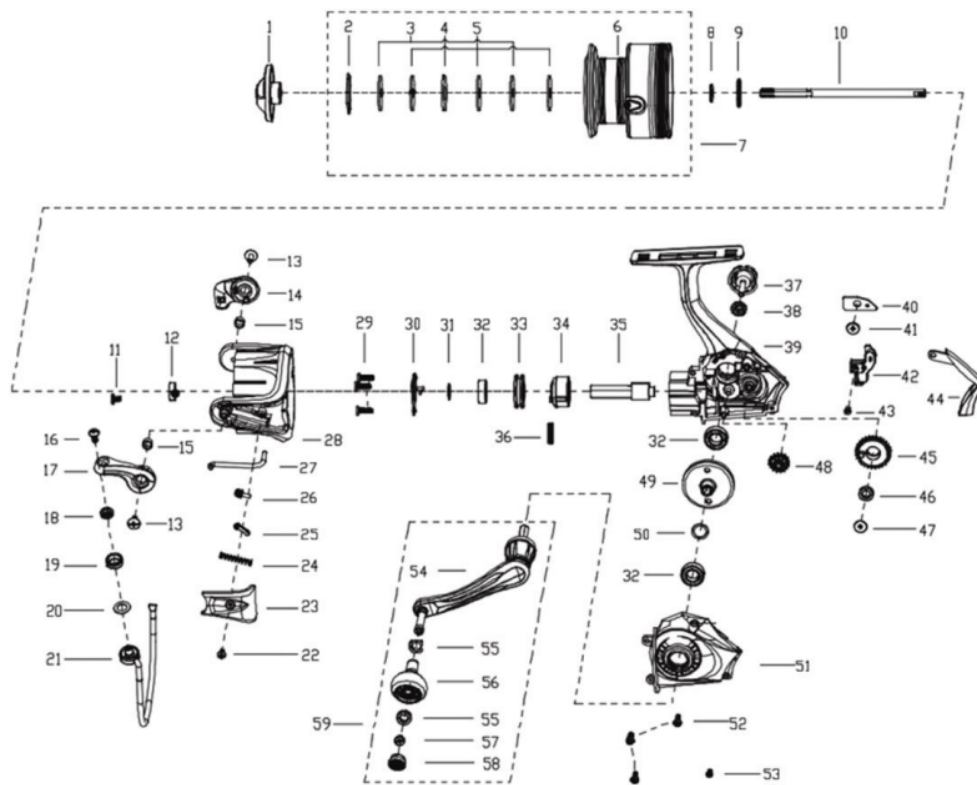

1547259 CARDINAL III

CARDINAL III S4000

パーツID	パーツ名	価格
1	Drag Knob Assembly	¥600
2	RETAINER RING	¥50
3	WASHER	¥50
4	WASHER	¥50
5	WASHER	¥50
6	Spool	¥900
7	Spool Assembly	¥1,600
8	WASHER (T=0.5)	¥200
9	CLICK GEAR	¥100
10	MAIN SHAFT	¥500
11	SCREW	¥50
12	ROTOR NUT	¥100
13	BAIL ARM SCREW	¥200
14	Bail Holder	¥300
15	BUSHING	¥160
16	SCREW	¥200
17	Bail Arm	¥300
18	BRASS BUSHING	¥200
19	LINE ROLLER	¥300
20	WASHER	¥200
21	Bail Assembly	¥500
22	SCREW	¥200
23	BAIL ARM COVER	¥300
24	SPRING	¥50
25	TRIP LINKAGE	¥160
26	BAIL SLIDER	¥100
27	TRIP BAR	¥300
28	Rotor	¥1,000
29	SCREW	¥50
30	PINION COVER	¥200
31	WASHER	¥50
32	BEARING	¥800
33	BEARING HOLDER	¥200
34	Clutch Assembly	¥500
35	PINION	¥500
36	CLUTCH SPRING	¥160
37	Handle Screw(SX)	¥300
38	WASHER	¥100
39	Body	¥1,500
40	SLIDER RETAINER	¥100
41	SCREW	¥160
42	SLIDER	¥300
43	SCREW	¥50
44	REAR COVER	¥400
45	OSCILLATION GEAR	¥400
46	BUSHING	¥200
47	SCREW	¥50
48	REDUCTION GEAR	¥300
49	DRIVE GEAR	¥700
50	WASHER	¥50

パーツID	パーツ名	価格
51	BODY COVER	¥500
52	SCREW	¥200
53	SCREW	¥200
54	Handle Rivet Assembly	¥400
55	BUSHING	¥200
56	HANLDE KNOB	¥400
57	SCREW	¥50
58	HANDLE KNOB COVER	¥200
59	Handle Assembly	¥1,800