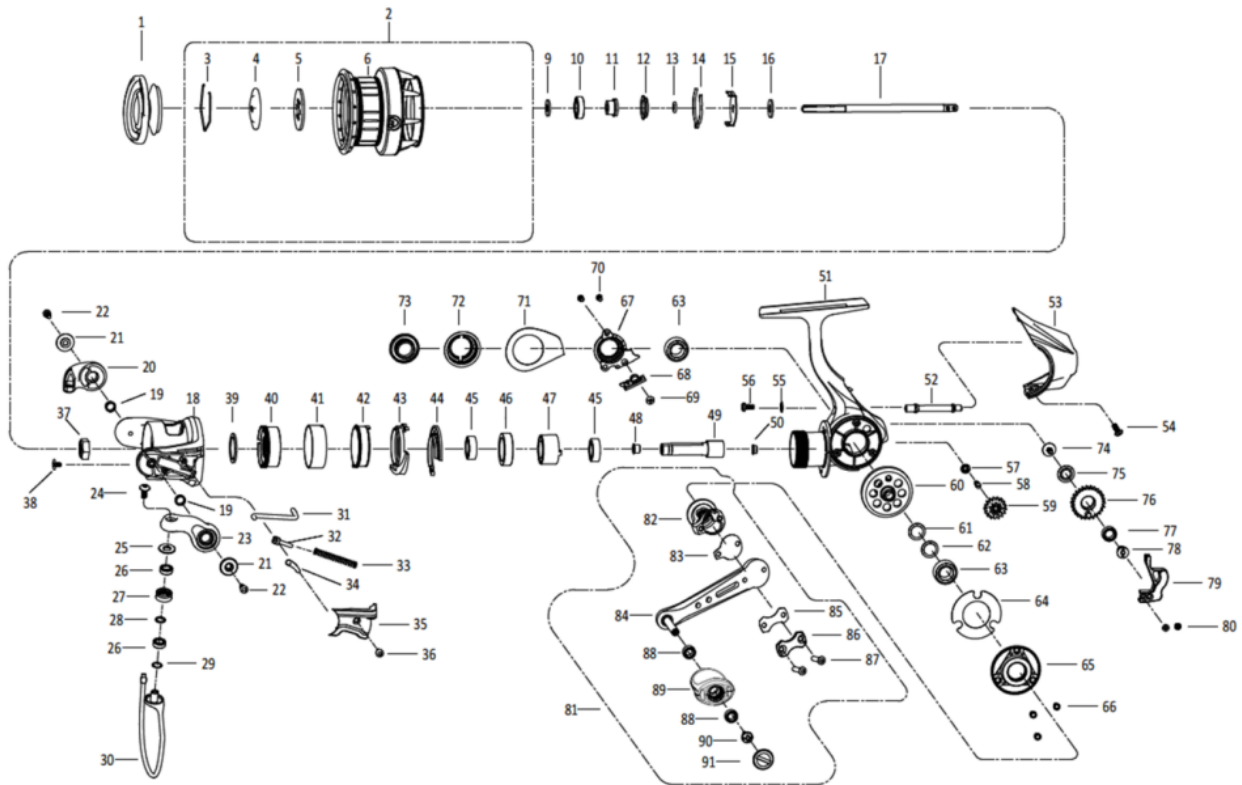

1547678 ZENON

ZENON 2500S

| パーツID | パーツ名 | 価格 |
|-------|-------------------------------|---------|
| 1 | 155514 DRAG KNOB ASSY | ¥2,200 |
| 2 | 155421 MAIN SPOOL ASSY | ¥10,000 |
| 3 | 1482604 STOP RING | ¥200 |
| 4 | 1554166 KEY WASHER | ¥200 |
| 5 | 1554167 DRAG WASHER | ¥300 |
| 6 | 1555422 SPOOL | ¥9,500 |
| 9 | 1516588 SHEET WASHER | ¥200 |
| 10 | 1200874 BEARING | ¥600 |
| 11 | 1516855 BEARING SLEEVE | ¥200 |
| 12 | 1482651 SEAL | ¥200 |
| 13 | 1378774 O-RING | ¥200 |
| 14 | 1555360 SPOOL CLICK | ¥200 |
| 15 | 1378765 SPOOL CLICK RETAINER | ¥200 |
| 16 | 1378777 SPOOL SHAFT WASHER | ¥200 |
| 17 | 1555361 MAIN SHAFT | ¥1,000 |
| 18 | 1555423 ROTOR | ¥2,500 |
| 19 | 1555363 BUSHING (2REQ) | ¥200 |
| 20 | 1555364 BAIL HOLDER | ¥400 |
| 21 | 1555365 DECORATIVE RING(2REQ) | ¥200 |
| 22 | 1555366 SCREW (2REQ) | ¥200 |
| 23 | 1555367 BAIL ARM | ¥400 |
| 24 | 1378789 SCREW | ¥200 |
| 25 | 1555368 LINE ROLLER COLLAR | ¥200 |
| 26 | 1380228 BEARING | ¥2,500 |
| 27 | 1488060 LINE ROLLER | ¥300 |
| 28 | 1378786 LINE SLIDER WASHER | ¥200 |
| 29 | 1378784 SHIM | ¥200 |
| 30 | 1555424 BAIL WIRE | ¥1,200 |
| 31 | 1555425 TRIP PLUNGER | ¥200 |
| 32 | 1378793 SPRING SEAT | ¥200 |
| 33 | 1378849 BAIL ARM SPRING | ¥200 |
| 34 | 1378794 PIVOT LEVER | ¥300 |
| 35 | 1555426 BAIL ARM COVER | ¥200 |
| 36 | 1378790 SCREW | ¥200 |
| 37 | 1378801 ROTOR NUT | ¥200 |
| 38 | 1555372 SCREW | ¥200 |
| 39 | 1378805 WASHER | ¥200 |
| 40 | 1555373 BEARING COVER | ¥300 |
| 41 | 1555374 CARBON TUBES | ¥400 |
| 42 | 1555375 CARBON TUBES BASE | ¥300 |
| 43 | 1555376 N-R CAM | ¥300 |
| 44 | 1555377 ROTOR BRAKE RING | ¥200 |
| 45 | 1380233 BEARING | ¥2,500 |
| 46 | 1555378 BEARING SLEEVE | ¥300 |
| 47 | 1555379 ONE WAY CLUTCH ASSY | ¥2,500 |
| 48 | 1404814 PINION GEAR BUSHING | ¥200 |
| 49 | 1555380 PINION GEAR | ¥1,500 |
| 50 | 1488072 BUSHING | ¥200 |
| 51 | 1555381 BODY ASSY | ¥7,000 |
| 52 | 1555382 O/S SLIDER GUIDE | ¥300 |