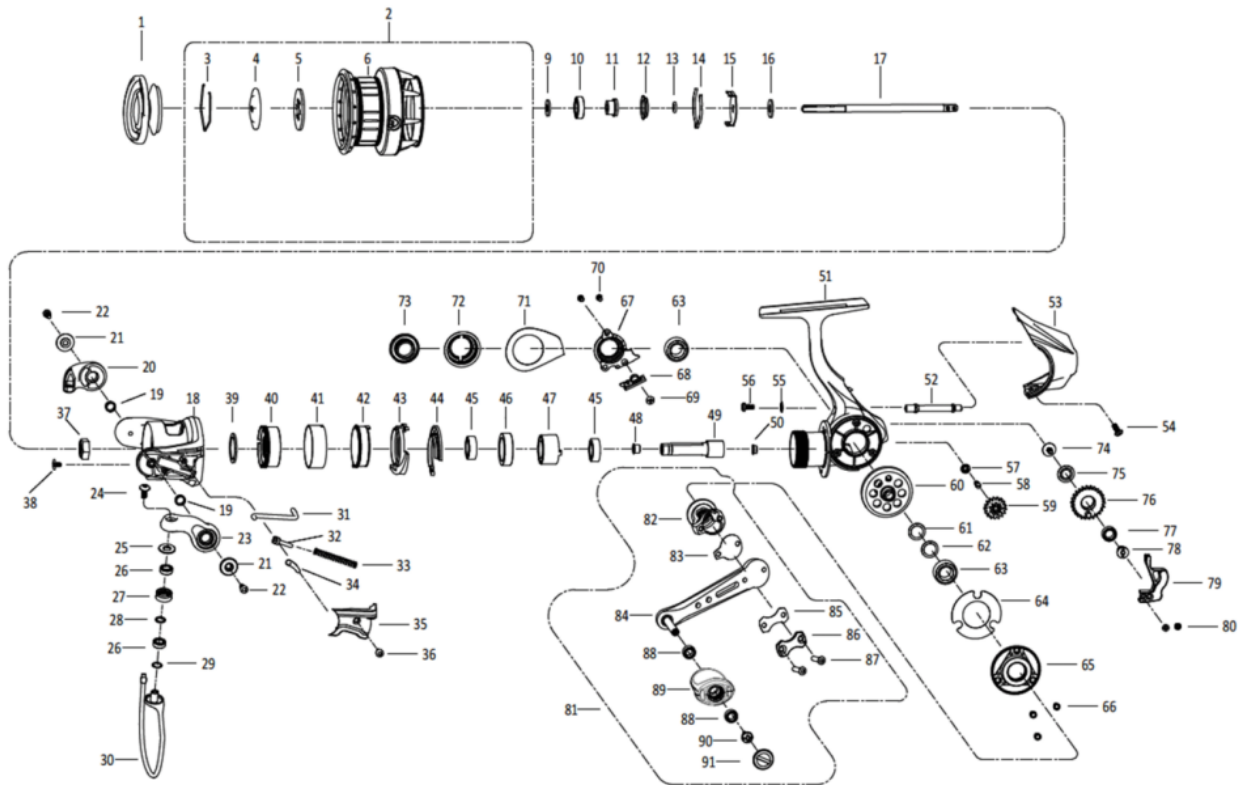

1547678 ZENON

ZENON 2500S

| パーツID | パーツ名 | 価格 |
|-------|-------------------------------|---------|
| 1 | 1555514 DRAG KNOB ASSY | ¥2,200 |
| 2 | 1555421 MAIN SPOOL ASSY | ¥10,000 |
| 3 | 1482604 STOP RING | ¥200 |
| 4 | 1554166 KEY WASHER | ¥200 |
| 5 | 1554167 DRAG WASHER | ¥300 |
| 6 | 1555422 SPOOL | ¥9,500 |
| 9 | 1516588 SHEET WASHER | ¥200 |
| 10 | 1200874 BEARING | ¥600 |
| 11 | 1516855 BEARING SLEEVE | ¥200 |
| 12 | 1482651 SEAL | ¥200 |
| 13 | 1378774 O-RING | ¥200 |
| 14 | 1555360 SPOOL CLICK | ¥200 |
| 15 | 1378765 SPOOL CLICK RETAINER | ¥200 |
| 16 | 1378777 SPOOL SHAFT WASHER | ¥200 |
| 17 | 1555361 MAIN SHAFT | ¥1,000 |
| 18 | 1555423 ROTOR | ¥2,500 |
| 19 | 1555363 BUSHING (2REQ) | ¥200 |
| 20 | 1555364 BAIL HOLDER | ¥400 |
| 21 | 1555365 DECORATIVE RING(2REQ) | ¥200 |
| 22 | 1555366 SCREW (2REQ) | ¥200 |
| 23 | 1555367 BAIL ARM | ¥400 |
| 24 | 1378789 SCREW | ¥200 |
| 25 | 1555368 LINE ROLLER COLLAR | ¥200 |
| 26 | 1380228 BEARING | ¥2,500 |
| 27 | 1488060 LINE ROLLER | ¥300 |
| 28 | 1378786 LINE SLIDER WASHER | ¥200 |
| 29 | 1378784 SHIM | ¥200 |
| 30 | 1555424 BAIL WIRE | ¥1,200 |
| 31 | 1555425 TRIP PLUNGER | ¥200 |
| 32 | 1378793 SPRING SEAT | ¥200 |
| 33 | 1378849 BAIL ARM SPRING | ¥200 |
| 34 | 1378794 PIVOT LEVER | ¥300 |
| 35 | 1555426 BAIL ARM COVER | ¥200 |
| 36 | 1378790 SCREW | ¥200 |
| 37 | 1378801 ROTOR NUT | ¥200 |
| 38 | 1555372 SCREW | ¥200 |
| 39 | 1378805 WASHER | ¥200 |
| 40 | 1555373 BEARING COVER | ¥300 |
| 41 | 1555374 CARBON TUBES | ¥400 |
| 42 | 1555375 CARBON TUBES BASE | ¥300 |
| 43 | 1555376 N-R CAM | ¥300 |
| 44 | 1555377 ROTOR BRAKE RING | ¥200 |
| 45 | 1380233 BEARING | ¥2,500 |
| 46 | 1555378 BEARING SLEEVE | ¥300 |
| 47 | 1555379 ONE WAY CLUTCH ASSY | ¥2,500 |
| 48 | 1404814 PINION GEAR BUSHING | ¥200 |
| 49 | 1555380 PINION GEAR | ¥1,500 |
| 50 | 1488072 BUSHING | ¥200 |
| 51 | 1555381 BODY ASSY | ¥7,000 |
| 52 | 1555382 O/S SLIDER GUIDE | ¥300 |