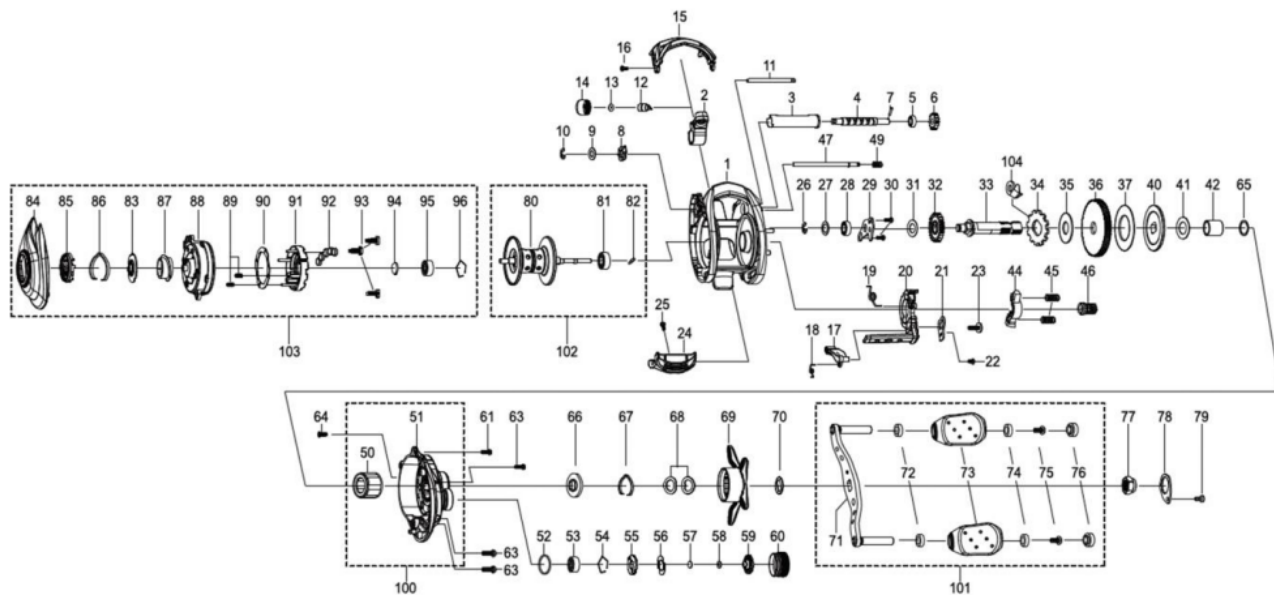

1548091 MAX

PROMAX4

Please specify reel model number and number in reel foot when ordering parts.

Ambassadeur PRO MAX4 31 00

パーツID	パーツ名	価格
1	1551023 FRAME	¥5,000
2	1551024 LINE GUIDE	¥500
3	1137750 LEVEL WIND TUBE	¥300
4	1125805 WORM SHAFT	¥1,500
5	1125729 BALLBEARING	¥600
6	1125732 WORM SHAFT GEAR	¥100
7	1125733 WORM SHAFT PIN	¥50
8	1313359 WORM SHAFT PIN HOLDER	¥200
9	1185695 WORM SHAFT WASHER	¥160
10	1124201 RETAINER	¥50
11	1490485 LINE GUIDE SHAFT	¥300
12	1125806 PAWL	¥300
13	1125736 WASHER	¥50
14	1129323 LINE GUIDE NUT	¥70
15	1551025 FRONT COVER	¥500
16	1185912 FRONT COVER SCREW	¥160
17	1289969 KICK LEVER	¥300
18	1490489 KICK LEVER SPRING	¥200
19	1551026 CLUTCH SPRING	¥200
20	1551027 LIFT CURVE	¥300
21	1551028 LIFT CURVE PLATE	¥300
22	1415620 SCREW	¥200
23	1252059 SCREW	¥160
24	1551159 THUMB BAR	¥300
25	1252077 SCREW	¥160
26	1124201 RETAINER	¥50
27	1380528 WASHER	¥200
28	1116186 BALL BEARING	¥600
29	1380529 MAIN GEAR SHAFT PLATE	¥300
30	1116183 SCREW	¥50
31	1380530 WASHER	¥200
32	1251634 LEVEL WIND GEAR	¥160
33	1415560 MAIN GEAR SHAFT	¥1,000
34	1144195 RATCHET	¥150
35	1281133 DRAG WASHER	¥250
36	1214277 MAIN GEAR	¥1,500
37	1190698 DRAG WASHER	¥160
40	1144201 PRESSURE WASHER	¥150
41	1188790 WASHER	¥50
42	1257782 SLEEVE	¥200
44	1125753 YOKE	¥100
45	1116237 YOKE SPRING	¥50
46	1125809 PINION 7,1	¥1,000
47	1560311 LOCK PIN	¥200
49	1313476 SPRING	¥200
50	1551161 ONE WAY CLUTCH	¥1,000
51	1560312 GEAR SIDE PLATE	¥2,000
52	1185714 O-RING	¥50
53	1125827 BALL BEARING	¥600
54	1104790 RING	¥50