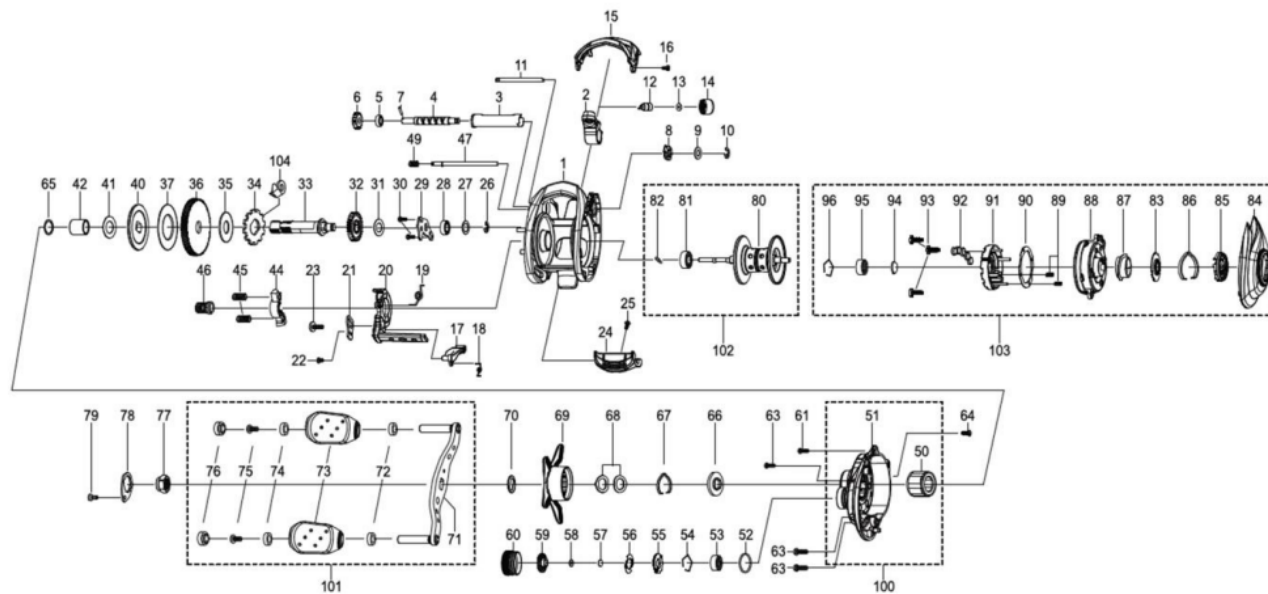

1548092 MAX

PROMAX4-L

Please specify reel model number and number in reel foot when ordering parts.

Ambassadeur PRO MAX4-L 31 00

パーツID	パーツ名	価格
1	1551180 FRAME	¥5,000
2	1551024 LINE GUIDE	¥500
3	1137750 LEVEL WIND TUBE	¥300
4	1125805 WORM SHAFT	¥1,500
5	1125729 BALLBEARING	¥600
6	1125732 WORM SHAFT GEAR	¥100
7	1125733 WORM SHAFT PIN	¥50
8	1313359 WORM SHAFT PIN HOLDER	¥200
9	1185695 WORM SHAFT WASHER	¥160
10	1124201 RETAINER	¥50
11	1490485 LINE GUIDE SHAFT	¥300
12	1125806 PAWL	¥300
13	1125736 WASHER	¥50
14	1129323 LINE GUIDE NUT	¥70
15	1551181 FRONT COVER	¥500
16	1185912 FRONT COVER SCREW	¥160
17	1289971 KICK LEVER	¥300
18	1490541 KICK LEVER SPRING	¥200
19	1551182 CLUTCH SPRING	¥200
20	1551183 LIFT CURVE	¥300
21	1551028 LIFT CURVE PLATE	¥300
22	1415620 SCREW	¥200
23	1252059 SCREW	¥160
24	1551159 THUMB BAR	¥300
25	1252077 SCREW	¥160
26	1124201 RETAINER	¥50
27	1380528 WASHER	¥200
28	1116186 BALL BEARING	¥600
29	1380529 MAIN GEAR SHAFT PLATE	¥300
30	1116183 SCREW	¥50
31	1380530 WASHER	¥200
32	1251634 LEVEL WIND GEAR	¥160
33	1415576 MAIN GEAR SHAFT	¥1,000
34	1144195 RATCHET	¥150
35	1281133 DRAG WASHER	¥250
36	1265571 MAIN GEAR	¥1,500
37	1190698 DRAG WASHER	¥160
40	1144201 PRESSURE WASHER	¥150
41	1188790 WASHER	¥50
42	1257782 SLEEVE	¥200
44	1127703 YOKE	¥100
45	1116237 YOKE SPRING	¥50
46	1200012 PINION GEAR(K)	¥1,000
47	1560311 LOCK PIN	¥200
49	1313476 SPRING	¥200
50	1551161 ONE WAY CLUTCH	¥1,000
51	1560319 GEAR SIDE PLATE	¥2,000
52	1185714 O-RING	¥50
53	1125827 BALL BEARING	¥600
54	1104790 RING	¥50