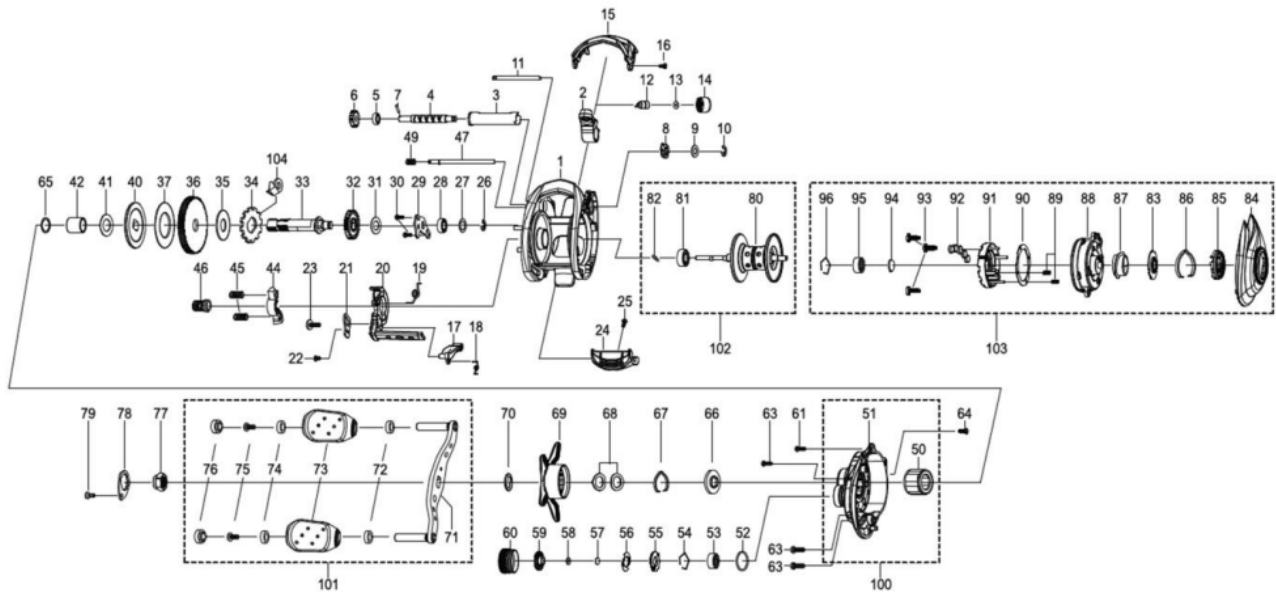

1548092 MAX

PROMAX4-L

Please specify reel model number and number in reel foot when ordering parts.

Ambassadeur PRO MAX4-L 31 00

パーツID	パーツ名	価格
1	1551180 FRAME	¥5,000
2	1551024 LINE GUIDE	¥500
3	1137750 LEVEL WIND TUBE	¥300
4	1125805 WORM SHAFT	¥1,500
5	1125729 BALLBEARING	¥600
6	1125732 WORM SHAFT GEAR	¥100
7	1125733 WORM SHAFT PIN	¥50
8	1313359 WORM SHAFT PIN HOLDER	¥200
9	1185695 WORM SHAFT WASHER	¥160
10	1124201 RETAINER	¥50
11	1490485 LINE GUIDE SHAFT	¥300
12	1125806 PAWL	¥300
13	1125736 WASHER	¥50
14	1129323 LINE GUIDE NUT	¥70
15	1551181 FRONT COVER	¥500
16	1185912 FRONT COVER SCREW	¥160
17	1289971 KICK LEVER	¥300
18	1490541 KICK LEVER SPRING	¥200
19	1551182 CLUTCH SPRING	¥200
20	1551183 LIFT CURVE	¥300
21	1551028 LIFT CURVE PLATE	¥300
22	1415620 SCREW	¥200
23	1252059 SCREW	¥160
24	1551159 THUMB BAR	¥300
25	1252077 SCREW	¥160
26	1124201 RETAINER	¥50
27	1380528 WASHER	¥200
28	1116186 BALL BEARING	¥600
29	1380529 MAIN GEAR SHAFT PLATE	¥300
30	1116183 SCREW	¥50
31	1380530 WASHER	¥200
32	1251634 LEVEL WIND GEAR	¥160
33	1415576 MAIN GEAR SHAFT	¥1,000
34	1144195 RATCHET	¥150
35	1281133 DRAG WASHER	¥250
36	1265571 MAIN GEAR	¥1,500
37	1190698 DRAG WASHER	¥160
40	1144201 PRESSURE WASHER	¥150
41	1188790 WASHER	¥50
42	1257782 SLEEVE	¥200
44	1127703 YOKE	¥100
45	1116237 YOKE SPRING	¥50
46	1200012 PINION GEAR(K)	¥1,000
47	1560311 LOCK PIN	¥200
49	1313476 SPRING	¥200
50	1551161 ONE WAY CLUTCH	¥1,000
51	1560319 GEAR SIDE PLATE	¥2,000
52	1185714 O-RING	¥50
53	1125827 BALL BEARING	¥600
54	1104790 RING	¥50