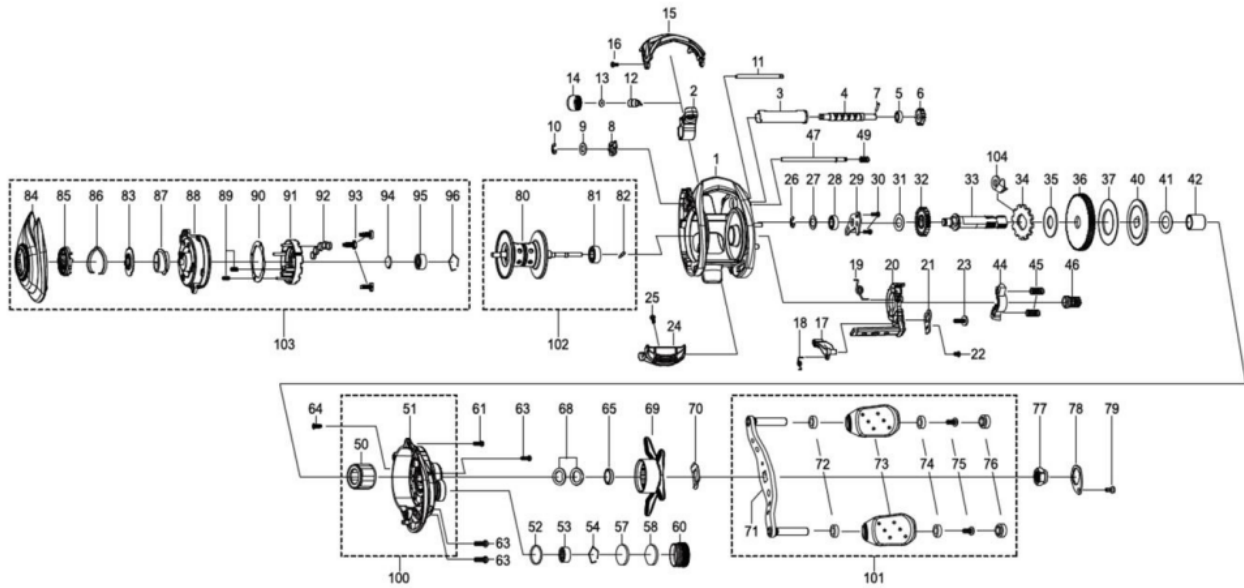

1548093 MAX

BLACKMAX4

Please specify reel model number and number in reel foot when ordering parts.

Ambassadeur **BLACK MAX4 31 00**

パーツID	パーツ名	価格
1	1551023 FRAME	¥5,000
2	1551024 LINE GUIDE	¥500
3	1137750 LEVEL WIND TUBE	¥300
4	1125805 WORM SHAFT	¥1,500
5	1313502 WORM SHAFT BUSHING	¥200
6	1125732 WORM SHAFT GEAR	¥100
7	1125733 WORM SHAFT PIN	¥50
8	1313359 WORM SHAFT PIN HOLDER	¥200
9	1185695 WORM SHAFT WASHER	¥160
10	1124201 RETAINER	¥50
11	1490485 LINE GUIDE SHAFT	¥300
12	1125806 PAWL	¥300
13	1125736 WASHER	¥50
14	1129323 LINE GUIDE NUT	¥70
15	1551025 FRONT COVER	¥500
16	1185912 FRONT COVER SCREW	¥160
17	1289969 KICK LEVER	¥300
18	1490489 KICK LEVER SPRING	¥200
19	1551026 CLUTCH SPRING	¥200
20	1551027 LIFT CURVE	¥300
21	1551028 LIFT CURVE PLATE	¥300
22	1415620 SCREW	¥200
23	1252059 SCREW	¥160
24	1551159 THUMB BAR	¥300
25	1252077 SCREW	¥160
26	1124201 RETAINER	¥50
27	1380528 WASHER	¥200
28	1116186 BALL BEARING	¥600
29	1380529 MAIN GEAR SHAFT PLATE	¥300
30	1116183 SCREW	¥50
31	1380530 WASHER	¥200
32	1251634 LEVEL WIND GEAR	¥160
33	1415560 MAIN GEAR SHAFT	¥1,000
34	1144195 RATCHET	¥150
35	1281133 DRAG WASHER	¥250
36	1190697 MAIN GEAR	¥1,500
37	1190698 DRAG WASHER	¥160
40	1144201 PRESSURE WASHER	¥150
41	1118994 WASHER	¥50
42	1257782 SLEEVE	¥200
44	1125753 YOKE	¥100
45	1116237 YOKE SPRING	¥50
46	1125808 PINION(6.4:1)	¥1,000
47	1551160 LOCK PIN	¥200
49	1313476 SPRING	¥200
50	1551161 ONE WAY CLUTCH	¥1,000
51	1560284 GEAR SIDE PLATE	¥2,000
52	1185714 O-RING	¥50
53	1125827 BALL BEARING	¥600
54	1104790 RING	¥50