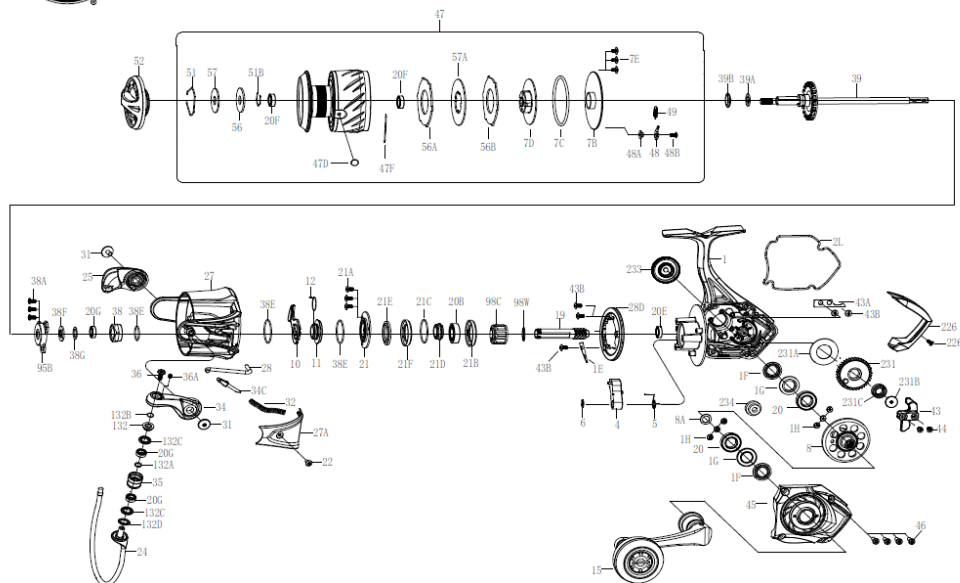

PARTS LIST FOR MODEL AS ATH5500

407-ATH5500 Rev. 0 25-2-2022

1563161

パーツID	パーツ名	価格
1H	1489176 Bearing Screw (6 req)	¥ 300
1E	1489417 Housing Slope	¥ 300
1G	1489418 Seal Plate (2 req)	¥ 600
1F	1489419 Main Gear Seal Ring (2 req)	¥ 300
1	1577983 Housing Assembly	¥ 6,500
2L	1577984 Housing Seal Ring	¥ 1,500
4	1489421 A/R Pawl	¥ 300
5	1489422 Pawl Spring	¥ 300
6	1190979 Retaining Clip	¥ 300
7C	1577803 O-ring	¥ 500
7E	1577805 Screw (3 req)	¥ 300
7B	1577985 Spool Pedestal Cover	¥ 1,000
7D	1577987 Spool Pedestal Cover	¥ 1,000
8A	1485572 Shim	¥ 300
8	1577989 Main Gear	¥ 8,000
10	1489424 A/R Holder	¥ 500
11	1577990 Bushing	¥ 500
12	1489426 Bushing Spring	¥ 300
15	1577991 Handle Assembly	¥ 6,000
19	1577992 Pinion Gear	¥ 5,000
20F	1577813 Ball Bearing (2 req)	¥ 1,500
20E	1577814 Ball Bearing	¥ 2,500
20G	1577830 Ball Bearing (3 req)	¥ 2,500
20	1577993 Ball Bearing (2 req)	¥ 1,500
20B	1577994 Ball Bearing	¥ 2,500
21A	1192645 Screw (3 req)	¥ 300
21C	1577817 Bearing Retainer O-Ring	¥ 500
21E	1577819 Pinion Gear Seal	¥ 300
21	1577998 Bearing Retainer	¥ 500
21B	1577999 Collar	¥ 300
21D	1578001 Seal	¥ 1,000
21F	1578003 Bearing Cover	¥ 500
22	1577821 Screw	¥ 300
24	1578005 Bail Wire	¥ 2,500
25	1578006 Bail Holder	¥ 500
27	1578007 Rotor	¥ 3,500
27A	1578008 Bail Pivot Cover	¥ 500
28D	1489395 Rotor Brake	¥ 300
28	1578009 Trip Lever	¥ 300
31	1577827 Bail Arm Screw (2 req)	¥ 300
32	1578011 Bail Spring	¥ 300
34C	1489399 Pivot Arm	¥ 300
34	1578012 Bail Arm	¥ 1,000
35	1578013 Line Roller	¥ 800
36	1577831 Bail Stud Screw	¥ 300
36A	1577832 Bail Stud Screw	¥ 300
38E	1489203 Rotor O-Ring (3 req)	¥ 300
38A	1577834 Rotor Nut Cover Screw (3 req)	¥ 300
38	1578016 Rotor Nut	¥ 300
38F	1578018 Main Shaft Seal Ring	¥ 300