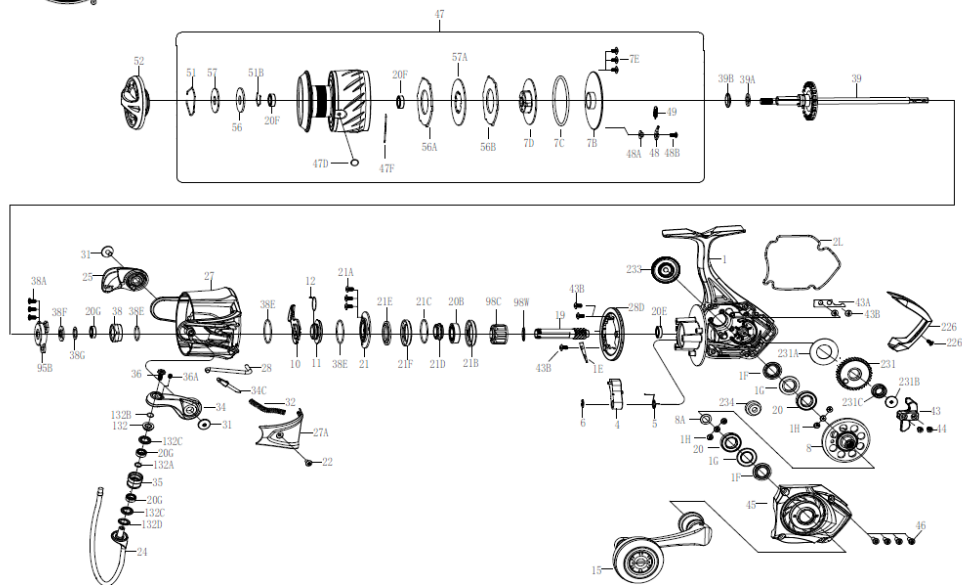

PARTS LIST FOR MODEL AS ATH5500

407-ATH5500 Rev. 0 25-2-2022

1563161

パーツID	パーツ名	価格
1H	1489176 Bearing Screw (6 req)	¥ 300
1E	1489417 Housing Slope	¥ 300
1G	1489418 Seal Plate (2 req)	¥ 600
1F	1489419 Main Gear Seal Ring (2 req)	¥ 300
1	1577983 Housing Assembly	¥ 6,500
2L	1577984 Housing Seal Ring	¥ 1,500
4	1489421 A/R Pawl	¥ 300
5	1489422 Pawl Spring	¥ 300
6	1190979 Retaining Clip	¥ 300
7C	1577803 O-ring	¥ 500
7E	1577805 Screw (3 req)	¥ 300
7B	1577985 Spool Pedestal Cover	¥ 1,000
7D	1577987 Spool Pedestal Cover	¥ 1,000
8A	1485572 Shim	¥ 300
8	1577989 Main Gear	¥ 8,000
10	1489424 A/R Holder	¥ 500
11	1577990 Bushing	¥ 500
12	1489426 Bushing Spring	¥ 300
15	1577991 Handle Assembly	¥ 6,000
19	1577992 Pinion Gear	¥ 5,000
20F	1577813 Ball Bearing (2 req)	¥ 1,500
20E	1577814 Ball Bearing	¥ 2,500
20G	1577830 Ball Bearing (3 req)	¥ 2,500
20	1577993 Ball Bearing (2 req)	¥ 1,500
20B	1577994 Ball Bearing	¥ 2,500
21A	1192645 Screw (3 req)	¥ 300
21C	1577817 Bearing Retainer O-Ring	¥ 500
21E	1577819 Pinion Gear Seal	¥ 300
21	1577998 Bearing Retainer	¥ 500
21B	1577999 Collar	¥ 300
21D	1578001 Seal	¥ 1,000
21F	1578003 Bearing Cover	¥ 500
22	1577821 Screw	¥ 300
24	1578005 Bail Wire	¥ 2,500
25	1578006 Bail Holder	¥ 500
27	1578007 Rotor	¥ 3,500
27A	1578008 Bail Pivot Cover	¥ 500
28D	1489395 Rotor Brake	¥ 300
28	1578009 Trip Lever	¥ 300
31	1577827 Bail Arm Screw (2 req)	¥ 300
32	1578011 Bail Spring	¥ 300
34C	1489399 Pivot Arm	¥ 300
34	1578012 Bail Arm	¥ 1,000
35	1578013 Line Roller	¥ 800
36	1577831 Bail Stud Screw	¥ 300
36A	1577832 Bail Stud Screw	¥ 300
38E	1489203 Rotor O-Ring (3 req)	¥ 300
38A	1577834 Rotor Nut Cover Screw (3 req)	¥ 300
38	1578016 Rotor Nut	¥ 300
38F	1578018 Main Shaft Seal Ring	¥ 300