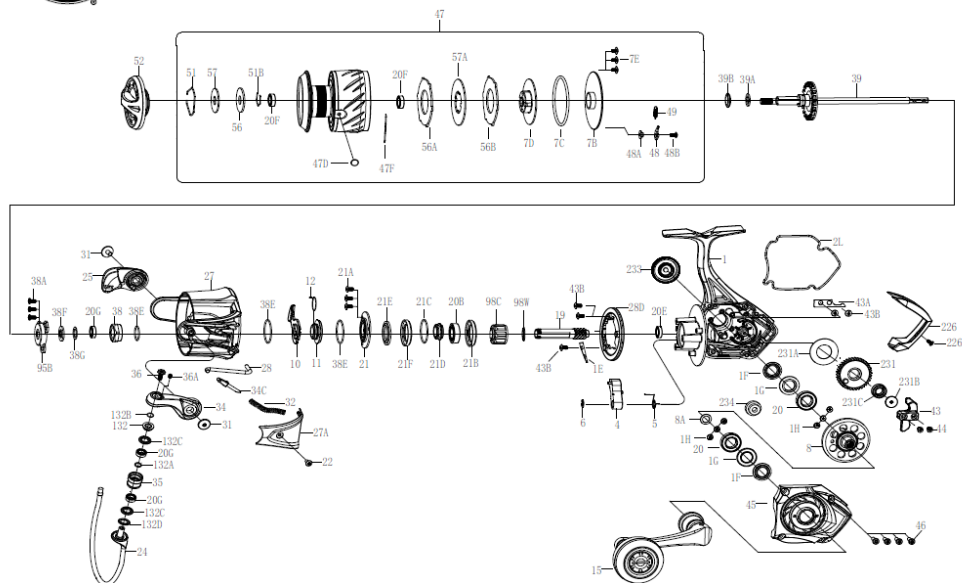

PARTS LIST FOR MODEL AS ATH5500

407-ATH5500 Rev. 0 25-2-2022

1563161

パーツID	パーツ名	価格
1H	1489176 Bearing Screw (6 req)	¥ 300
1E	1489417 Housing Slope	¥ 300
1G	1489418 Seal Plate (2 req)	¥ 600
1F	1489419 Main Gear Seal Ring (2 req)	¥ 300
1	1577983 Housing Assembly	¥ 6,500
2L	1577984 Housing Seal Ring	¥ 1,500
4	1489421 A/R Pawl	¥ 300
5	1489422 Pawl Spring	¥ 300
6	1190979 Retaining Clip	¥ 300
7C	1577803 O-ring	¥ 500
7E	1577805 Screw (3 req)	¥ 300
7B	1577985 Spool Pedestal Cover	¥ 1,000
7D	1577987 Spool Pedestal Cover	¥ 1,000
8A	1485572 Shim	¥ 300
8	1577989 Main Gear	¥ 8,000
10	1489424 A/R Holder	¥ 500
11	1577990 Bushing	¥ 500
12	1489426 Bushing Spring	¥ 300
15	1577991 Handle Assembly	¥ 6,000
19	1577992 Pinion Gear	¥ 5,000
20F	1577813 Ball Bearing (2 req)	¥ 1,500
20E	1577814 Ball Bearing	¥ 2,500
20G	1577830 Ball Bearing (3 req)	¥ 2,500
20	1577993 Ball Bearing (2 req)	¥ 1,500
20B	1577994 Ball Bearing	¥ 2,500
21A	1192645 Screw (3 req)	¥ 300
21C	1577817 Bearing Retainer O-Ring	¥ 500
21E	1577819 Pinion Gear Seal	¥ 300
21	1577998 Bearing Retainer	¥ 500
21B	1577999 Collar	¥ 300
21D	1578001 Seal	¥ 1,000
21F	1578003 Bearing Cover	¥ 500
22	1577821 Screw	¥ 300
24	1578005 Bail Wire	¥ 2,500
25	1578006 Bail Holder	¥ 500
27	1578007 Rotor	¥ 3,500
27A	1578008 Bail Pivot Cover	¥ 500
28D	1489395 Rotor Brake	¥ 300
28	1578009 Trip Lever	¥ 300
31	1577827 Bail Arm Screw (2 req)	¥ 300
32	1578011 Bail Spring	¥ 300
34C	1489399 Pivot Arm	¥ 300
34	1578012 Bail Arm	¥ 1,000
35	1578013 Line Roller	¥ 800
36	1577831 Bail Stud Screw	¥ 300
36A	1577832 Bail Stud Screw	¥ 300
38E	1489203 Rotor O-Ring (3 req)	¥ 300
38A	1577834 Rotor Nut Cover Screw (3 req)	¥ 300
38	1578016 Rotor Nut	¥ 300
38F	1578018 Main Shaft Seal Ring	¥ 300