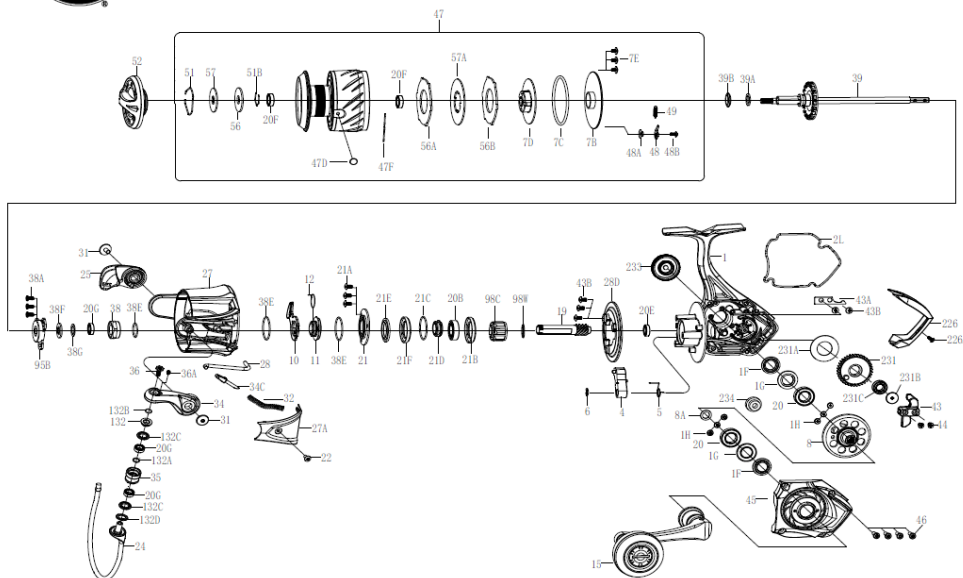

PARTS LIST FOR MODEL AS ATH6500

407-ATH6500 Rev. 0 25-2-2022

1563162

パーツID	パーツ名	価格
1H	1489176 Bearing Screw (6 req)	¥ 300
1G	1489418 Seal Plate (2 req)	¥ 600
1F	1489419 Main Gear Seal Ring (2 req)	¥ 300
1	1578051 Housing Assembly	¥ 6,500
2L	1577984 Housing Seal Ring	¥ 1,500
4	1489448 A/R Pawl	¥ 300
5	1489422 Pawl Spring	¥ 300
6	1190979 Retaining Clip	¥ 300
7C	1577803 O-ring	¥ 500
7E	1577805 Screw (3 req)	¥ 300
7B	1577985 Spool Pedestal Cover	¥ 1,000
7D	1577987 Spool Pedestal Cover	¥ 1,000
8A	1485572 Shim	¥ 300
8	1577989 Main Gear	¥ 8,000
10	1489450 A/R Holder	¥ 500
11	1577990 Bushing	¥ 500
12	1489426 Bushing Spring	¥ 300
15	1577991 Handle Assembly	¥ 6,000
19	1577992 Pinion Gear	¥ 5,000
20F	1577813 Ball Bearing (2 req)	¥ 1,500
20E	1577814 Ball Bearing	¥ 2,500
20G	1577830 Ball Bearing (3 req)	¥ 2,500
20	1577993 Ball Bearing (2 req)	¥ 1,500
20B	1577994 Ball Bearing	¥ 2,500
21A	1192645 Screw (3 req)	¥ 300
21C	1577817 Bearing Retainer O-Ring	¥ 500
21E	1577819 Pinion Gear Seal	¥ 300
21	1577998 Bearing Retainer	¥ 500
21B	1577999 Collar	¥ 300
21D	1578001 Seal	¥ 1,000
21F	1578003 Bearing Cover	¥ 500
22	1577821 Screw	¥ 300
24	1578052 Bail Wire	¥ 2,500
25	1578006 Bail Holder	¥ 500
27	1578053 Rotor	¥ 3,500
27A	1578054 Bail Pivot Cover	¥ 500
28	1578055 Trip Lever	¥ 300
28D	1578056 Rotor Brake	¥ 300
31	1577827 Bail Arm Screw (2 req)	¥ 300
32	1578011 Bail Spring	¥ 300
34C	1489399 Pivot Arm	¥ 300
34	1578012 Bail Arm	¥ 1,000
35	1578013 Line Roller	¥ 800
36	1577831 Bail Stud Screw	¥ 300
36A	1577832 Bail Stud Screw	¥ 300
38E	1489203 Rotor O-Ring (3 req)	¥ 300
38A	1577834 Rotor Nut Cover Screw (3 req)	¥ 300
38	1578016 Rotor Nut	¥ 300
38F	1578018 Main Shaft Seal Ring	¥ 300
38G	1578019 Main Shaft Seal Ring	¥ 500