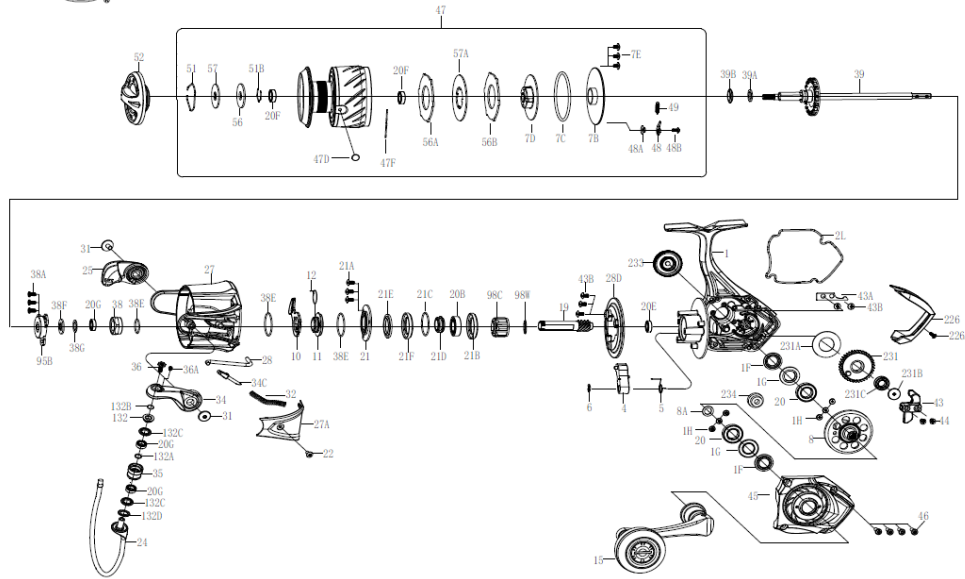

PARTS LIST FOR MODEL AS ATH6500

407-ATH6500 Rev. 0 25-2-2022

1563162

パーツID	パーツ名	価格
1H	1489176 Bearing Screw (6 req)	¥ 300
1G	1489418 Seal Plate (2 req)	¥ 600
1F	1489419 Main Gear Seal Ring (2 req)	¥ 300
1	1578051 Housing Assembly	¥ 6,500
2L	1577984 Housing Seal Ring	¥ 1,500
4	1489448 A/R Pawl	¥ 300
5	1489422 Pawl Spring	¥ 300
6	1190979 Retaining Clip	¥ 300
7C	1577803 O-ring	¥ 500
7E	1577805 Screw (3 req)	¥ 300
7B	1577985 Spool Pedestal Cover	¥ 1,000
7D	1577987 Spool Pedestal Cover	¥ 1,000
8A	1485572 Shim	¥ 300
8	1577989 Main Gear	¥ 8,000
10	1489450 A/R Holder	¥ 500
11	1577990 Bushing	¥ 500
12	1489426 Bushing Spring	¥ 300
15	1577991 Handle Assembly	¥ 6,000
19	1577992 Pinion Gear	¥ 5,000
20F	1577813 Ball Bearing (2 req)	¥ 1,500
20E	1577814 Ball Bearing	¥ 2,500
20G	1577830 Ball Bearing (3 req)	¥ 2,500
20	1577993 Ball Bearing (2 req)	¥ 1,500
20B	1577994 Ball Bearing	¥ 2,500
21A	1192645 Screw (3 req)	¥ 300
21C	1577817 Bearing Retainer O-Ring	¥ 500
21E	1577819 Pinion Gear Seal	¥ 300
21	1577998 Bearing Retainer	¥ 500
21B	1577999 Collar	¥ 300
21D	1578001 Seal	¥ 1,000
21F	1578003 Bearing Cover	¥ 500
22	1577821 Screw	¥ 300
24	1578052 Bail Wire	¥ 2,500
25	1578006 Bail Holder	¥ 500
27	1578053 Rotor	¥ 3,500
27A	1578054 Bail Pivot Cover	¥ 500
28	1578055 Trip Lever	¥ 300
28D	1578056 Rotor Brake	¥ 300
31	1577827 Bail Arm Screw (2 req)	¥ 300
32	1578011 Bail Spring	¥ 300
34C	1489399 Pivot Arm	¥ 300
34	1578012 Bail Arm	¥ 1,000
35	1578013 Line Roller	¥ 800
36	1577831 Bail Stud Screw	¥ 300
36A	1577832 Bail Stud Screw	¥ 300
38E	1489203 Rotor O-Ring (3 req)	¥ 300
38A	1577834 Rotor Nut Cover Screw (3 req)	¥ 300
38	1578016 Rotor Nut	¥ 300
38F	1578018 Main Shaft Seal Ring	¥ 300
38G	1578019 Main Shaft Seal Ring	¥ 500