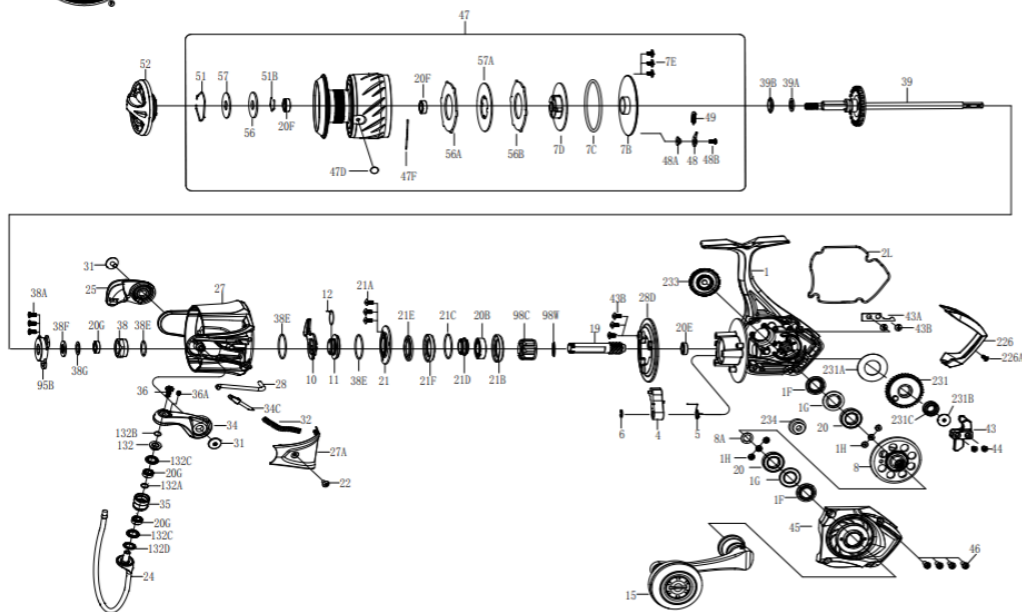

PARTS LIST FOR MODEL AS ATH6500HS

407-ATH6500HS Rev. 0 25-2-2022

1563163

パーツID	パーツ名	価格
1H	1489176 Bearing Screw (6 req)	¥ 300
1G	1489418 Seal Plate (2 req)	¥ 600
1F	1489419 Main Gear Seal Ring (2 req)	¥ 300
1	1578063 Housing Assembly	¥ 6,500
2L	1577984 Housing Seal Ring	¥ 1,500
4	1489448 A/R Pawl	¥ 300
5	1489422 Pawl Spring	¥ 300
6	1190979 Retaining Clip	¥ 300
7C	1577803 O-ring	¥ 500
7E	1577805 Screw (3 req)	¥ 300
7B	1577985 Spool Pedestal Cover	¥ 1,000
7D	1577987 Spool Pedestal Cover	¥ 1,000
8A	1485572 Shim	¥ 300
8	1578064 Main Gear	¥ 8,000
10	1489450 A/R Holder	¥ 500
11	1577990 Bushing	¥ 500
12	1489426 Bushing Spring	¥ 300
15	1578065 Handle Assembly	¥ 6,000
19	1578066 Pinion Gear	¥ 5,000
20F	1577813 Ball Bearing (2 req)	¥ 1,500
20E	1577814 Ball Bearing	¥ 2,500
20G	1577830 Ball Bearing (3 req)	¥ 2,500
20	1577993 Ball Bearing (2 req)	¥ 1,500
20B	1577994 Ball Bearing	¥ 2,500
21A	1192645 Screw (3 req)	¥ 300
21C	1577817 Bearing Retainer O-Ring	¥ 500
21E	1577819 Pinion Gear Seal	¥ 300
21	1577998 Bearing Retainer	¥ 500
21B	1577999 Collar	¥ 300
21D	1578001 Seal	¥ 1,000
21F	1578003 Bearing Cover	¥ 500
22	1577821 Screw	¥ 300
24	1578052 Bail Wire	¥ 2,500
25	1578006 Bail Holder	¥ 500
27	1578053 Rotor	¥ 3,500
27A	1578054 Bail Pivot Cover	¥ 500
28	1578055 Trip Lever	¥ 300
28D	1578056 Rotor Brake	¥ 300
31	1577827 Bail Arm Screw (2 req)	¥ 300
32	1578011 Bail Spring	¥ 300
34C	1489399 Pivot Arm	¥ 300
34	1578012 Bail Arm	¥ 1,000
35	1578013 Line Roller	¥ 800
36	1577831 Bail Stud Screw	¥ 300
36A	1577832 Bail Stud Screw	¥ 300
38E	1489203 Rotor O-Ring (3 req)	¥ 300
38A	1577834 Rotor Nut Cover Screw (3 req)	¥ 300
38	1578016 Rotor Nut	¥ 300
38F	1578018 Main Shaft Seal Ring	¥ 300
38G	1578019 Main Shaft Seal Ring	¥ 500