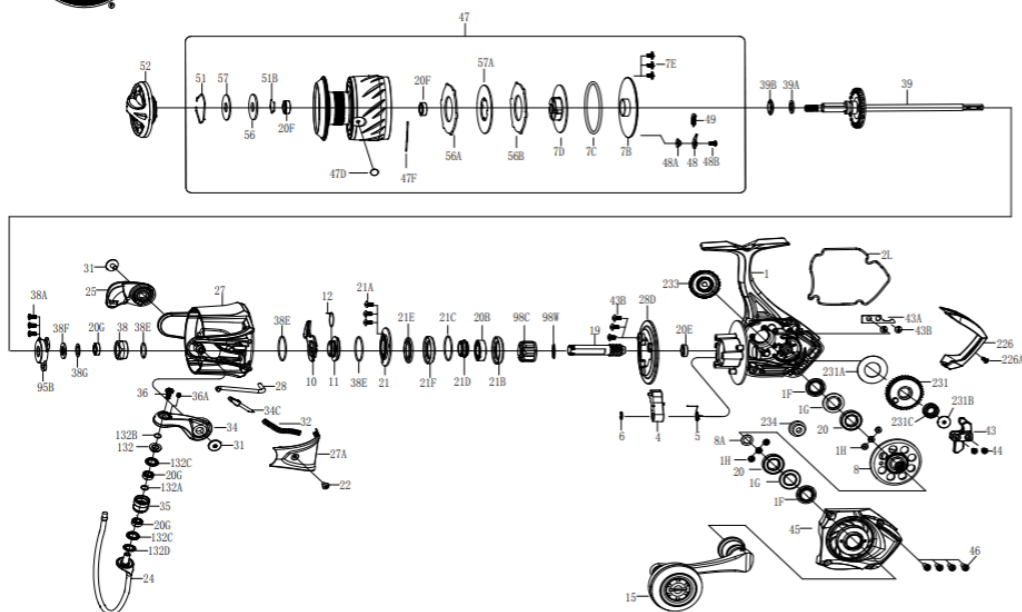

PARTS LIST FOR MODEL AS ATH6500HS

407-ATH6500HS Rev. 0 25-2-2022

1563163

パーツID	パーツ名	価格
1H	1489176 Bearing Screw (6 req)	¥ 300
1G	1489418 Seal Plate (2 req)	¥ 600
1F	1489419 Main Gear Seal Ring (2 req)	¥ 300
1	1578063 Housing Assembly	¥ 6,500
2L	1577984 Housing Seal Ring	¥ 1,500
4	1489448 A/R Pawl	¥ 300
5	1489422 Pawl Spring	¥ 300
6	1190979 Retaining Clip	¥ 300
7C	1577803 O-ring	¥ 500
7E	1577805 Screw (3 req)	¥ 300
7B	1577985 Spool Pedestal Cover	¥ 1,000
7D	1577987 Spool Pedestal Cover	¥ 1,000
8A	1485572 Shim	¥ 300
8	1578064 Main Gear	¥ 8,000
10	1489450 A/R Holder	¥ 500
11	1577990 Bushing	¥ 500
12	1489426 Bushing Spring	¥ 300
15	1578065 Handle Assembly	¥ 6,000
19	1578066 Pinion Gear	¥ 5,000
20F	1577813 Ball Bearing (2 req)	¥ 1,500
20E	1577814 Ball Bearing	¥ 2,500
20G	1577830 Ball Bearing (3 req)	¥ 2,500
20	1577993 Ball Bearing (2 req)	¥ 1,500
20B	1577994 Ball Bearing	¥ 2,500
21A	1192645 Screw (3 req)	¥ 300
21C	1577817 Bearing Retainer O-Ring	¥ 500
21E	1577819 Pinion Gear Seal	¥ 300
21	1577998 Bearing Retainer	¥ 500
21B	1577999 Collar	¥ 300
21D	1578001 Seal	¥ 1,000
21F	1578003 Bearing Cover	¥ 500
22	1577821 Screw	¥ 300
24	1578052 Bail Wire	¥ 2,500
25	1578006 Bail Holder	¥ 500
27	1578053 Rotor	¥ 3,500
27A	1578054 Bail Pivot Cover	¥ 500
28	1578055 Trip Lever	¥ 300
28D	1578056 Rotor Brake	¥ 300
31	1577827 Bail Arm Screw (2 req)	¥ 300
32	1578011 Bail Spring	¥ 300
34C	1489399 Pivot Arm	¥ 300
34	1578012 Bail Arm	¥ 1,000
35	1578013 Line Roller	¥ 800
36	1577831 Bail Stud Screw	¥ 300
36A	1577832 Bail Stud Screw	¥ 300
38E	1489203 Rotor O-Ring (3 req)	¥ 300
38A	1577834 Rotor Nut Cover Screw (3 req)	¥ 300
38	1578016 Rotor Nut	¥ 300
38F	1578018 Main Shaft Seal Ring	¥ 300
38G	1578019 Main Shaft Seal Ring	¥ 500