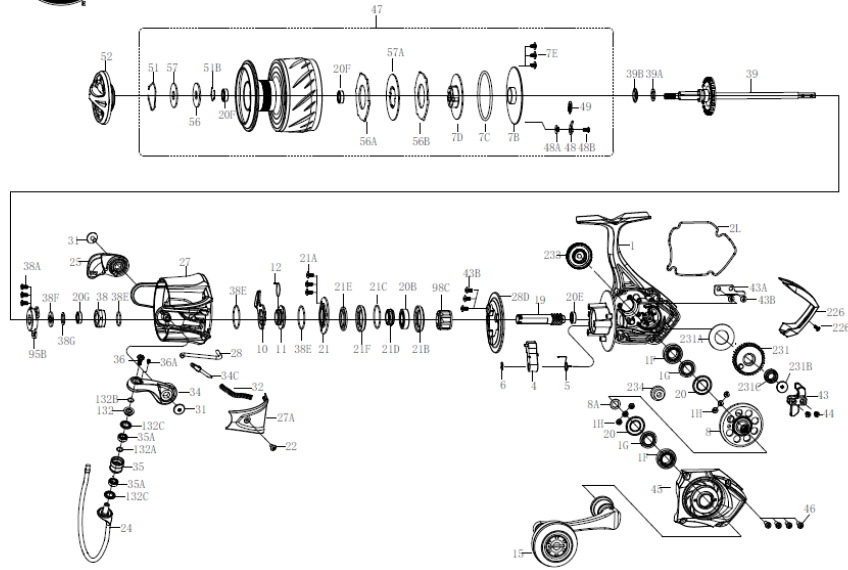

PARTS LIST FOR MODEL ATH8500

407-ATH8500 Rev. 0 26-11-2021
1563165

パーツID	パーツ名	価格
1H	1489176 Bearing Screw (6 req)	¥ 300
1F	1489289 Main Gear Seal Ring(2 req)	¥ 300
1G	1577800 Seal Plate(2 req)	¥ 600
1	1577865 Housing Assembly	¥ 8,500
2L	1577801 Housing Seal ring	¥ 1,500
4	1489291 A/R Pawl	¥ 300
5	1489292 Pawl Spring	¥ 300
6	1190979 Retaining Clip	¥ 300
7B	1577802 Spool Pedestal Cover	¥ 1,000
7C	1577803 O-ring	¥ 500
7D	1577804 Spool Pedestal Cover	¥ 1,000
7E	1577805 Screw (3 req)	¥ 300
8A	1216652 Shim	¥ 300
8	1577806 Main Gear	¥ 8,000
10	1489294 A/R Holder	¥ 500
11	1577807 Bushing	¥ 500
12	1489296 Bushing Spring	¥ 300
15	1577808 Handle Assembly	¥ 6,500
19	1577809 Pinion Gear	¥ 5,000
20	1577810 Ball Bearing (2 req)	¥ 1,500
20B	1577811 Ball Bearing	¥ 2,500
20E	1577812 Ball Bearing	¥ 2,500
20F	1577813 Ball Bearing (2 req)	¥ 1,500
20G	1577814 Ball Bearing	¥ 2,500
21A	1192645 Screw (3 req)	¥ 300
21	1577815 Bearing Retainer	¥ 500
21B	1577816 Collar	¥ 300
21C	1577817 Bearing Retainer O-Ring	¥ 500
21D	1577818 Seal	¥ 1,000
21E	1577819 Pinion Gear Seal	¥ 300
21F	1577820 Bearing Cover	¥ 500
22	1577821 Screw	¥ 300
24	1577866 Bail Wire	¥ 2,500
25	1577823 Bail Holder	¥ 500
27	1577867 Rotor	¥ 4,000
27A	1577868 Bail Pivot Cover	¥ 500
28D	1489309 Rotor Brake	¥ 300
28	1577826 Trip Lever	¥ 300
31	1577827 Bail Arm Screw (2 req)	¥ 300
32	1489354 Bail Spring	¥ 300
34C	1489313 Pivot Arm	¥ 300
34	1577828 Bail Arm	¥ 1,000
35	1577829 Line Roller	¥ 800
35A	1577830 Ball Bearing (3 req)	¥ 2,500
36	1577831 Bail Stud Screw	¥ 300
36A	1577832 Bail Stud Screw	¥ 300
38E	1489317 Rotor O-Ring(2 req)	¥ 300
38F	1489318 Main Shaft Seal Ring	¥ 300
38	1577833 Rotor Nut	¥ 300
38A	1577834 Rotor Nut Cover Screw (3 req)	¥ 300