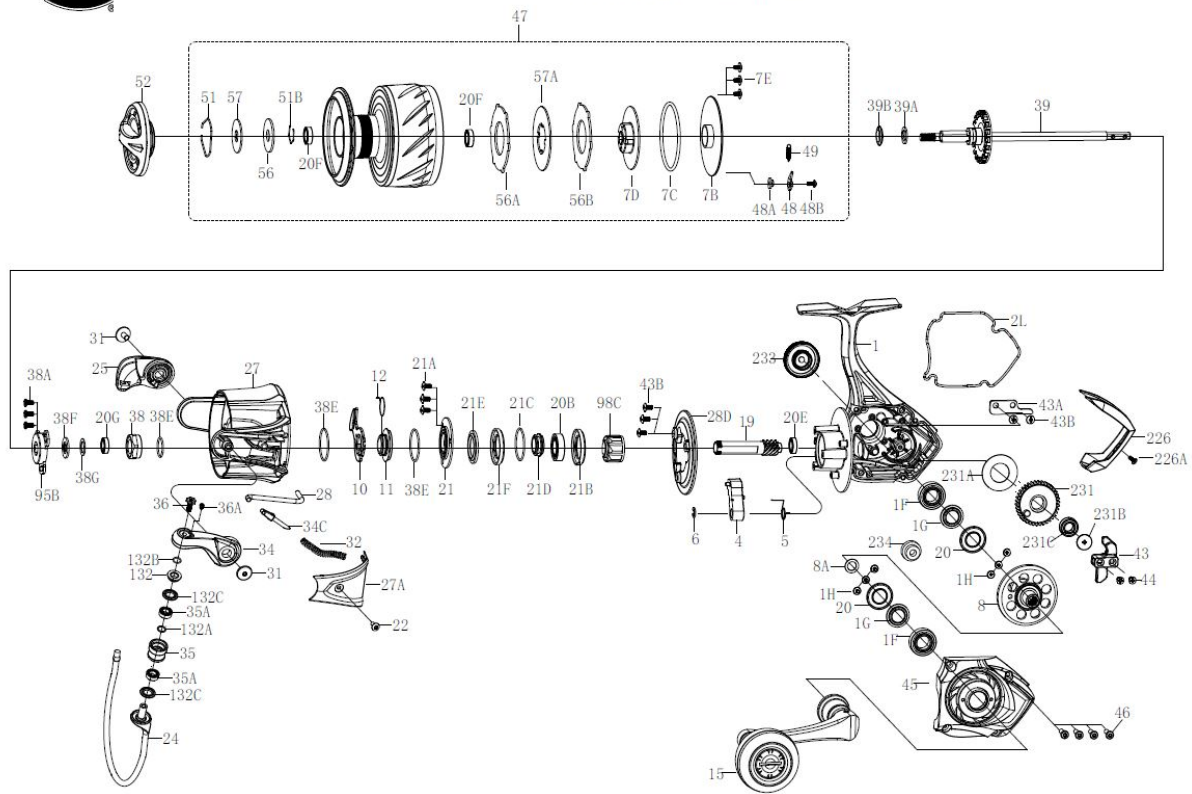

PARTS LIST FOR MODEL ATH8500

パーツID	パーツ名	価格
1H	1489176 Bearing Screw (6 req)	¥300
1F	1489289 Main Gear Seal Ring(2 req)	¥300
1G	1577800 Seal Plate(2 req)	¥600
1	1577865 Housing Assembly	¥8,500
2L	1577801 Housing Seal ring	¥1,500
4	1489291 A/R Pawl	¥300
5	1489292 Pawl Spring	¥300
6	1190979 Retaining Clip	¥300
7B	1577802 Spool Pedestal Cover	¥1,000
7C	1577803 O-ring	¥500
7D	1577804 Spool Pedestal Cover	¥1,000
7E	1577805 Screw (3 req)	¥300
8A	1216652 Shim	¥300
8	1577806 Main Gear	¥8,000
10	1489294 A/R Holder	¥500
11	1577807 Bushing	¥500
12	1489296 Bushing Spring	¥300
15	1577808 Handle Assembly	¥6,500
19	1577809 Pinion Gear	¥5,000
20	1577810 Ball Bearing (2 req)	¥1,500
20B	1577811 Ball Bearing	¥2,500
20E	1577812 Ball Bearing	¥2,500
20F	1577813 Ball Bearing (2 req)	¥1,500
20G	1577814 Ball Bearing	¥2,500
21A	1192645 Screw (3 req)	¥300
21	1577815 Bearing Retainer	¥500
21B	1577816 Collar	¥300
21C	1577817 Bearing Retainer O-Ring	¥500
21D	1577818 Seal	¥1,000
21E	1577819 Pinion Gear Seal	¥300
21F	1577820 Bearing Cover	¥500
22	1577821 Screw	¥300
24	1577866 Bail Wire	¥2,500
25	1577823 Bail Holder	¥500
27	1577867 Rotor	¥4,000
27A	1577868 Bail Pivot Cover	¥500
28D	1489309 Rotor Brake	¥300
28	1577826 Trip Lever	¥300
31	1577827 Bail Arm Screw (2 req)	¥300
32	1489354 Bail Spring	¥300
34C	1489313 Pivot Arm	¥300
34	1577828 Bail Arm	¥1,000
35	1577829 Line Roller	¥800
35A	1577830 Ball Bearing (3 req)	¥2,500
36	1577831 Bail Stud Screw	¥300
36A	1577832 Bail Stud Screw	¥300
38E	1489317 Rotor O-Ring(2 req)	¥300
38F	1489318 Main Shaft Seal Ring	¥300
38	1577833 Rotor Nut	¥300
38A	1577834 Rotor Nut Cover Screw (3 req)	¥300