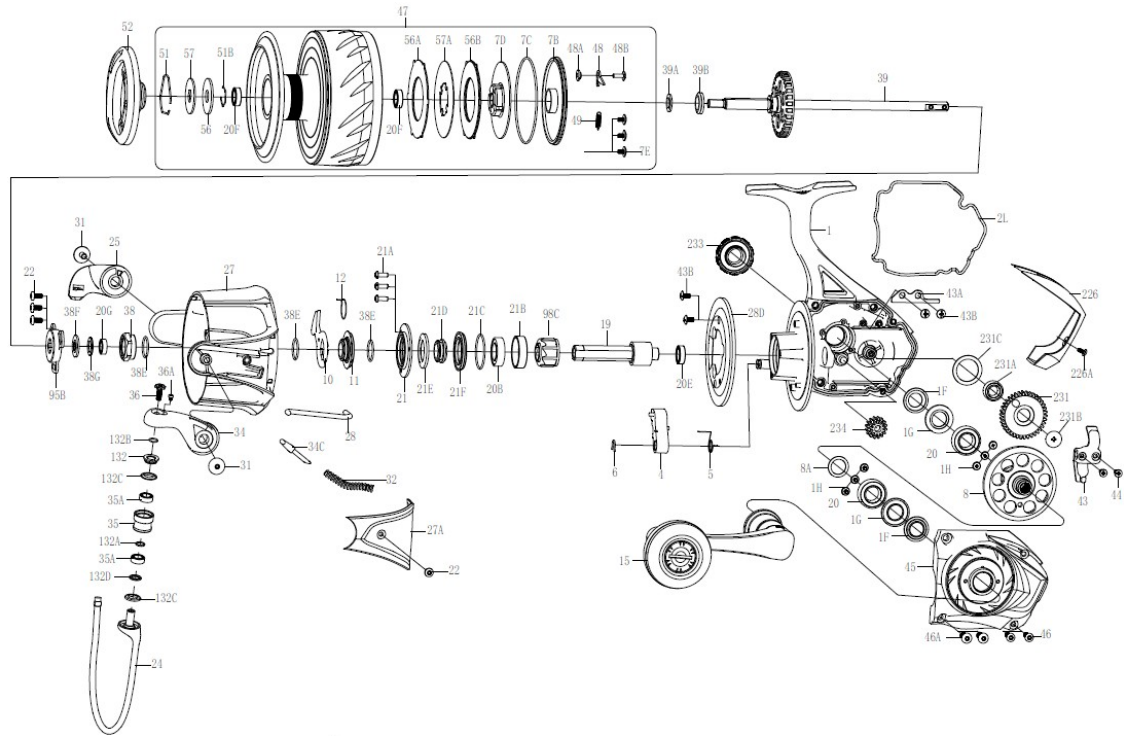

PARTS LIST FOR MODEL ATH10500

パーツID	パーツ名	価格
1H 1489176	Bearing Screw (6 req)	¥300
1F 1489289	Main Gear Seal Ring(2 req)	¥300
1G 1577800	Seal Plate(2 req)	¥600
1 1577946	1-ATH10500 Housing Assembly	¥8,000
2L 1577947	2L-ATH10500 Housing Seal ring	¥1,500
4 1489377	4-SSVI9500-A/R Dog	¥500
5 1489378	5-SSVI9500-Dog Spring	¥300
6 1489379	6-SSVI9500-Retaining Clip	¥300
7C 1577803	O-ring	¥500
7E 1577805	Screw (3 req)	¥300
7B 1577948	7B-ATH10500 Drag Washer Base	¥500
7D 1577949	7D-ATH10500 Spool bottom cover	¥1,000
8A 1216652	Shim	¥300
8 1577950	8-ATH10500 Main Gear	¥8,500
10 1489381	10-SSVI9500-A/R Holder	¥500
11 1577951	11-ATH10500 Bushing	¥500
12 1489296	Bushing Spring	¥300
15 1577952	15-ATH10500 Handle Assembly	¥6,500
19 1577953	19-ATH10500 Pinion Gear	¥5,000
20 1577810	Ball Bearing (2 req)	¥1,500
20B 1577811	Ball Bearing	¥2,500
20F 1577813	Ball Bearing (2 req)	¥1,500
20G 1577814	Ball Bearing	¥2,500
20E 1577954	20E-ATH10500 Ball Bearing	¥2,500
21A 1192645	Screw (3 req)	¥300
21C 1489388	21C-SSVI9500-Bearing Retainer O-Ring	¥500
21E 1577819	Pinion Gear Seal	¥300
21 1577955	21-ATH10500 Bearing Retainer	¥500
21B 1577956	21B-ATH10500 Collar	¥300
21D 1577957	21D-ATH10500 Seal Holder	¥1,000
36A 1577832	Bail Stud Screw	¥300
38 1577833	Rotor Nut	¥300
39A 1577837	Thrust Washer	¥300
39B 1577838	Shaft Seal	¥300
39 1577966	39-ATH10500 Main Shaft Assembly	¥2,000
43B 1489213	Plate Screw (5 req)	¥300
43 1577967	43-ATH10500 Crosswind Block	¥500
43A 1577968	43A-ATH10500 Crosswind Block Plate	¥300
44 1489361	44-SSVI9500-Crosswind Block Screw (2req)	¥300
46 1577842	Housing Cover Screw (4 req)	¥300
46A 1577970	46A-ATH10500 Housing Cover Screw	¥300
47 1577971	47-ATH10500 Spool Assembly	¥14,500
48 1577844	Click Tongue	¥300
48B 1577845	Spool Click Screw	¥300
49 1211627	49-5000SG CLICK TONGUE SPRING	¥300
51 1308112	Drag Retaining Ring	¥300
51B 1577846	Drag Retaining Ring	¥300
52 1577972	52-ATH10500 Drag Knob Assembly	¥1,800
56 1577848	Drag Washer	¥2,500
56A 1577973	56A-ATH10500 Drag Washer	¥1,500