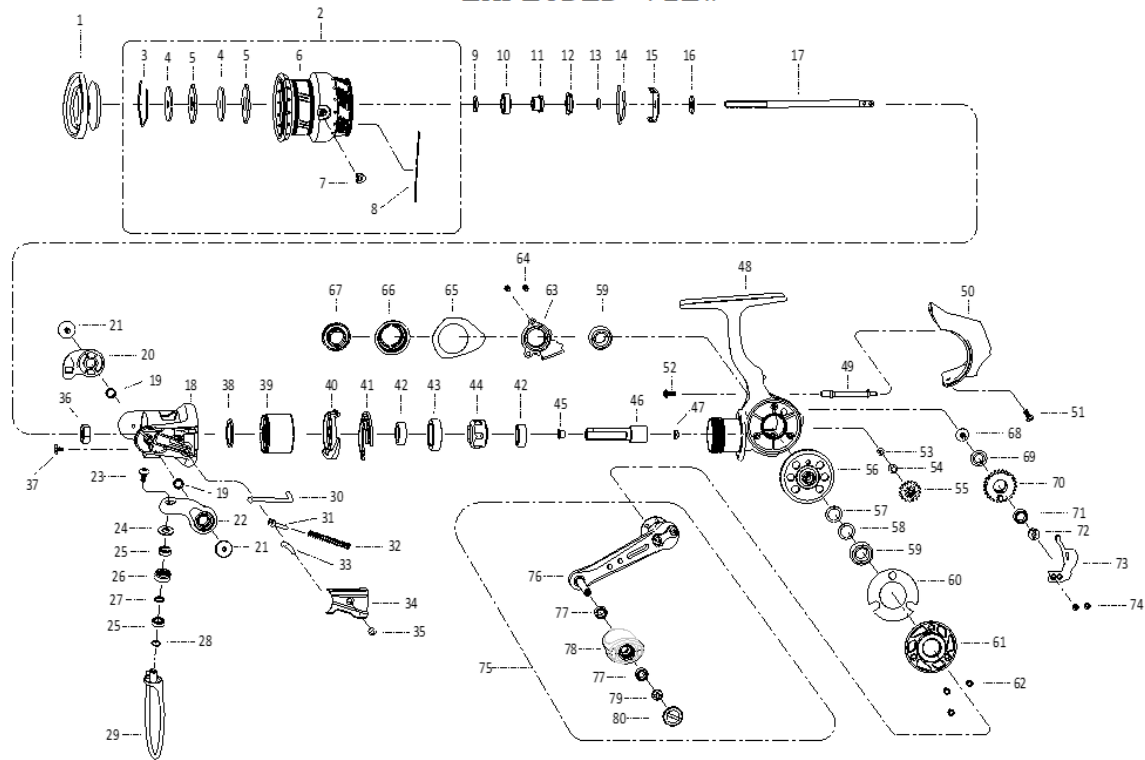

EXPLODED VIEW

REVO SP BEAST 1000S 00

パーツID	パーツ名	価格
1	1593506 DRAG KNOB ASSY	¥2,000
2	1593646 SPOOL ASSY	¥7,000
3	1482604 STOP RING	¥200
4	1490269 KEY WASHER	¥200
5	1338816 DRAG WASHER	¥200
6	1593647 SPOOL	¥6,000
7	1555359 LINE CLIP	¥200
8	1378772 LINE CLIP SPRING	¥200
9	1516588 SHEET WASHER	¥200
10	1200874 BEARING	¥600
11	1516855 BEARING SLEEVE	¥200
12	1378774 O-RING	¥200
13	1482651 SEAL	¥200
14	1555360 SPOOL CLICK	¥200
15	1378765 SPOOL CLICK RETAINER	¥200
16	1378777 SPOOL SHAFT WASHER	¥200
17	1593569 MAIN SHAFT	¥1,000
18	1593648 ROTOR	¥2,500
19	1378781 BUSHING	¥200
20	1593571 BAIL HOLDER	¥500
21	1593572 SCREW (2REQ)	¥200
22	1593573 BAIL ARM	¥400
23	1378789 SCREW	¥200
24	1593574 LINE ROLLER COLLAR	¥200
25	1380228 BEARING	¥2,500
26	1488060 LINE ROLLER	¥300
27	1378786 LINE SLIDER WASHER	¥200
28	1378784 SHIM	¥200
29	1593575 BAIL WIRE	¥1,400
30	1593576 TRIP PLUNGER	¥200
31	1378793 SPRING SEAT	¥200
32	1378849 BAIL ARM SPRING	¥200
33	1378794 PIVOT LEVER	¥300
34	1593578 BAIL ARM COVER	¥200
35	1378790 SCREW	¥200
36	1378801 ROTOR NUT	¥200
37	1555372 SCREW	¥200
38	1378805 WASHER	¥200
39	1593579 BEARING COVER	¥400
40	1555376 N-R CAM	¥300
41	1555377 ROTOR BRAKE RING	¥200
42	1380233 BEARING	¥2,500
43	1555378 BEARING SLEEVE	¥300
44	1490278 ONE WAY CLUTCH	¥2,500
45	1404814 PINION GEAR BUSHING	¥200
46	1593649 PINION GEAR	¥1,500
47	1488072 BUSHING	¥200
48	1593650 BODY ASSY	¥4,500
49	1593582 O/S SLIDER GUIDE	¥300
50	1593583 REAR COVER	¥1,000