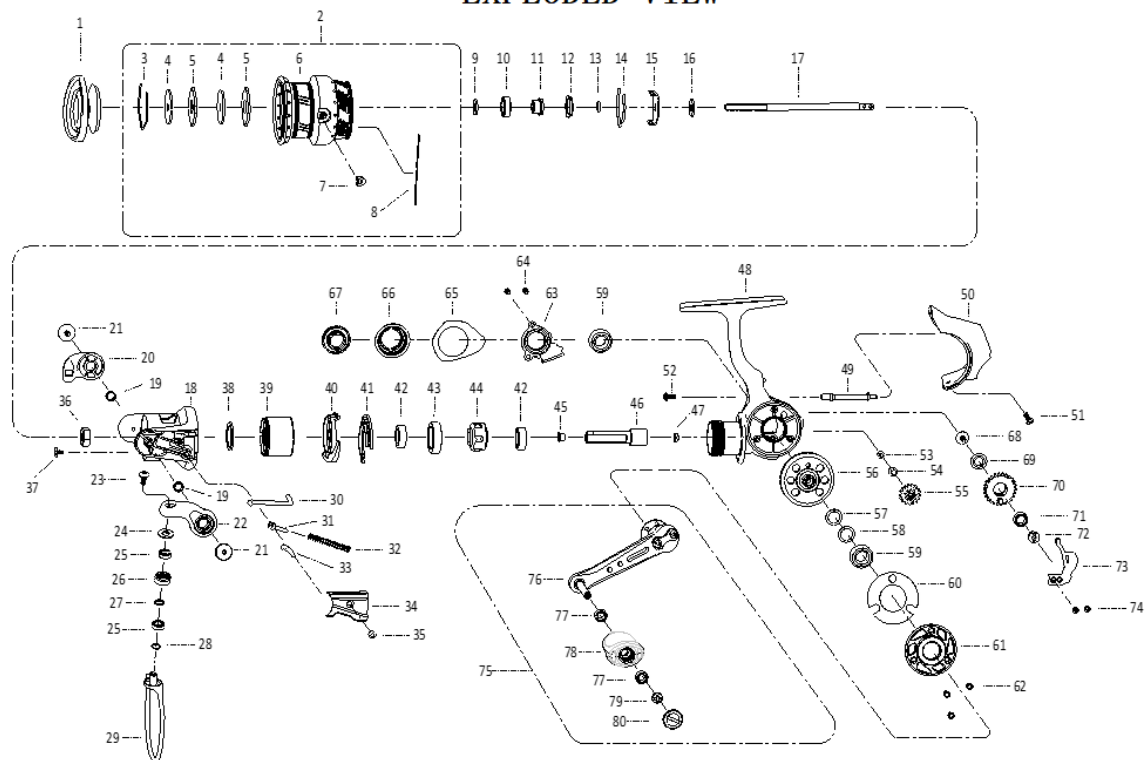

EXPLODED VIEW

REVO SP BEAST 1000S 00

パーツID	パーツ名	価格
1	1593506 DRAG KNOB ASSY	¥2,000
2	1593646 SPOOL ASSY	¥7,000
3	1482604 STOP RING	¥200
4	1490269 KEY WASHER	¥200
5	1338816 DRAG WASHER	¥200
6	1593647 SPOOL	¥6,000
7	1555359 LINE CLIP	¥200
8	1378772 LINE CLIP SPRING	¥200
9	1516588 SHEET WASHER	¥200
10	1200874 BEARING	¥600
11	1516855 BEARING SLEEVE	¥200
12	1378774 O-RING	¥200
13	1482651 SEAL	¥200
14	1555360 SPOOL CLICK	¥200
15	1378765 SPOOL CLICK RETAINER	¥200
16	1378777 SPOOL SHAFT WASHER	¥200
17	1593569 MAIN SHAFT	¥1,000
18	1593648 ROTOR	¥2,500
19	1378781 BUSHING	¥200
20	1593571 BAIL HOLDER	¥500
21	1593572 SCREW (2REQ)	¥200
22	1593573 BAIL ARM	¥400
23	1378789 SCREW	¥200
24	1593574 LINE ROLLER COLLAR	¥200
25	1380228 BEARING	¥2,500
26	1488060 LINE ROLLER	¥300
27	1378786 LINE SLIDER WASHER	¥200
28	1378784 SHIM	¥200
29	1593575 BAIL WIRE	¥1,400
30	1593576 TRIP PLUNGER	¥200
31	1378793 SPRING SEAT	¥200
32	1378849 BAIL ARM SPRING	¥200
33	1378794 PIVOT LEVER	¥300
34	1593578 BAIL ARM COVER	¥200
35	1378790 SCREW	¥200
36	1378801 ROTOR NUT	¥200
37	1555372 SCREW	¥200
38	1378805 WASHER	¥200
39	1593579 BEARING COVER	¥400
40	1555376 N-R CAM	¥300
41	1555377 ROTOR BRAKE RING	¥200
42	1380233 BEARING	¥2,500
43	1555378 BEARING SLEEVE	¥300
44	1490278 ONE WAY CLUTCH	¥2,500
45	1404814 PINION GEAR BUSHING	¥200
46	1593649 PINION GEAR	¥1,500
47	1488072 BUSHING	¥200
48	1593650 BODY ASSY	¥4,500
49	1593582 O/S SLIDER GUIDE	¥300
50	1593583 REAR COVER	¥1,000