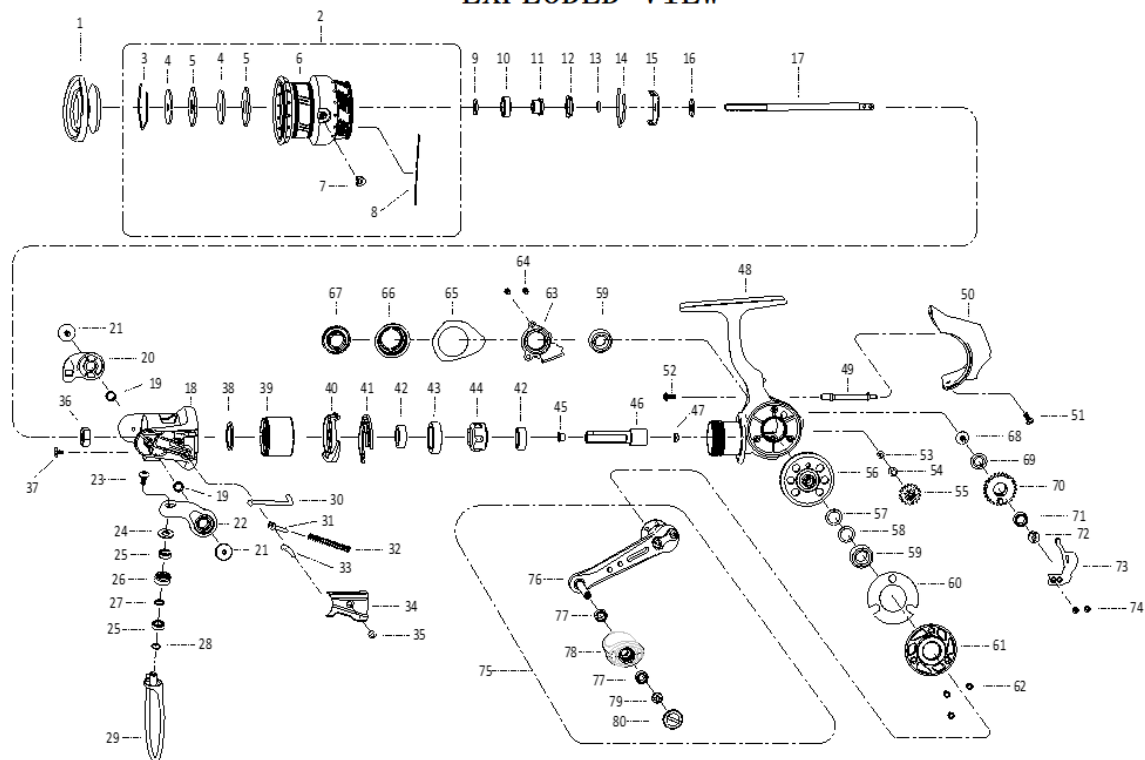

EXPLODED VIEW

REVO SP BEAST 1000S 00

パーツID	パーツ名	価格	
1	1593506	DRAG KNOB ASSY	¥2,000
2	1593646	SPOOL ASSY	¥7,000
3	1482604	STOP RING	¥200
4	1490269	KEY WASHER	¥200
5	1338816	DRAG WASHER	¥200
6	1593647	SPOOL	¥6,000
7	1555359	LINE CLIP	¥200
8	1378772	LINE CLIP SPRING	¥200
9	1516588	SHEET WASHER	¥200
10	1200874	BEARING	¥600
11	1516855	BEARING SLEEVE	¥200
12	1378774	O-RING	¥200
13	1482651	SEAL	¥200
14	1555360	SPOOL CLICK	¥200
15	1378765	SPOOL CLICK RETAINER	¥200
16	1378777	SPOOL SHAFT WASHER	¥200
17	1593569	MAIN SHAFT	¥1,000
18	1593648	ROTOR	¥2,500
19	1378781	BUSHING	¥200
20	1593571	BAIL HOLDER	¥500
21	1593572	SCREW (2REQ)	¥200
22	1593573	BAIL ARM	¥400
23	1378789	SCREW	¥200
24	1593574	LINE ROLLER COLLAR	¥200
25	1380228	BEARING	¥2,500
26	1488060	LINE ROLLER	¥300
27	1378786	LINE SLIDER WASHER	¥200
28	1378784	SHIM	¥200
29	1593575	BAIL WIRE	¥1,400
30	1593576	TRIP PLUNGER	¥200
31	1378793	SPRING SEAT	¥200
32	1378849	BAIL ARM SPRING	¥200
33	1378794	PIVOT LEVER	¥300
34	1593578	BAIL ARM COVER	¥200
35	1378790	SCREW	¥200
36	1378801	ROTOR NUT	¥200
37	1555372	SCREW	¥200
38	1378805	WASHER	¥200
39	1593579	BEARING COVER	¥400
40	1555376	N-R CAM	¥300
41	1555377	ROTOR BRAKE RING	¥200
42	1380233	BEARING	¥2,500
43	1555378	BEARING SLEEVE	¥300
44	1490278	ONE WAY CLUTCH	¥2,500
45	1404814	PINION GEAR BUSHING	¥200
46	1593649	PINION GEAR	¥1,500
47	1488072	BUSHING	¥200
48	1593650	BODY ASSY	¥4,500
49	1593582	O/S SLIDER GUIDE	¥300
50	1593583	REAR COVER	¥1,000