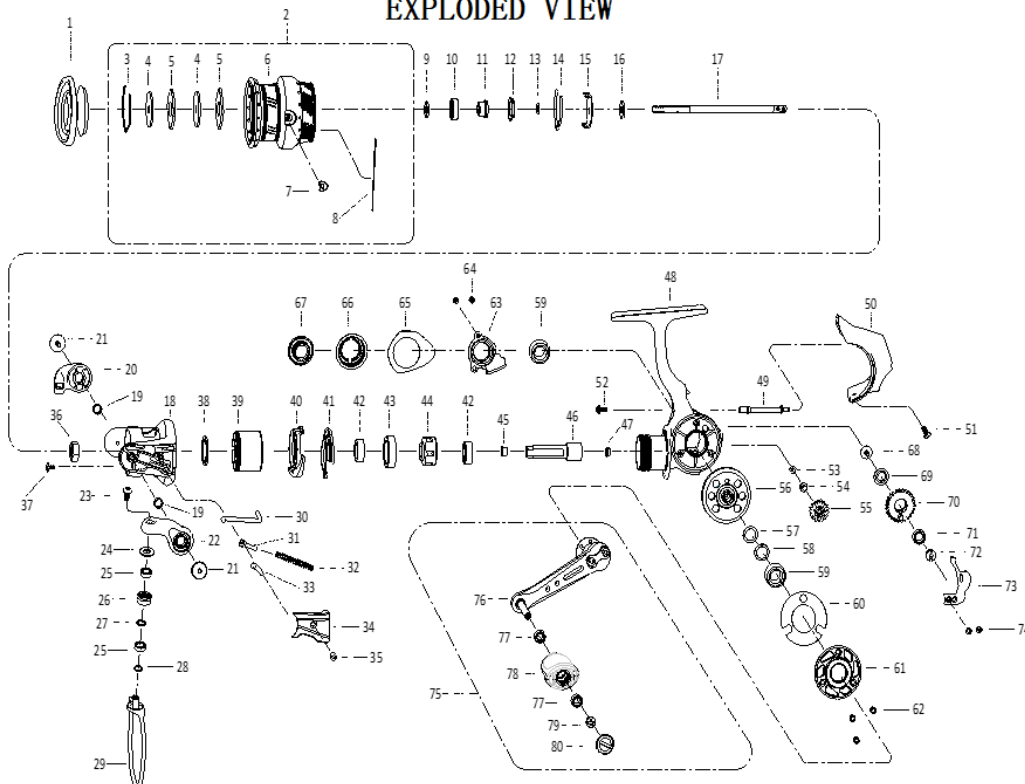

EXPLODED VIEW

REVO SP BEAST 2000SH 00

パーツID	パーツ名	価格
1	1593506 DRAG KNOB ASSY	¥2,000
2	1593657 SPOOL ASSY	¥7,000
3	1482604 STOP RING	¥200
4	1490269 KEY WASHER	¥200
5	1338816 DRAG WASHER	¥200
6	1593658 SPOOL	¥6,000
7	1555359 LINE CLIP	¥200
8	1378772 LINE CLIP SPRING	¥200
9	1516588 SHEET WASHER	¥200
10	1200874 BEARING	¥600
11	1516855 BEARING SLEEVE	¥200
12	1378774 O-RING	¥200
13	1482651 SEAL	¥200
14	1555360 SPOOL CLICK	¥200
15	1378765 SPOOL CLICK RETAINER	¥200
16	1378777 SPOOL SHAFT WASHER	¥200
17	1593569 MAIN SHAFT	¥1,000
18	1593648 ROTOR	¥2,500
19	1378781 BUSHING	¥200
20	1593571 BAIL HOLDER	¥500
21	1593572 SCREW (2REQ)	¥200
22	1593573 BAIL ARM	¥400
23	1378789 SCREW	¥200
24	1593574 LINE ROLLER COLLAR	¥200
25	1380228 BEARING	¥2,500
26	1488060 LINE ROLLER	¥300
27	1378786 LINE SLIDER WASHER	¥200
28	1378784 SHIM	¥200
29	1593575 BAIL WIRE	¥1,400
30	1593576 TRIP PLUNGER	¥200
31	1378793 SPRING SEAT	¥200
32	1378849 BAIL ARM SPRING	¥200
33	1378794 PIVOT LEVER	¥300
34	1593578 BAIL ARM COVER	¥200
35	1378790 SCREW	¥200
36	1378801 ROTOR NUT	¥200
37	1555372 SCREW	¥200
38	1378805 WASHER	¥200
39	1593579 BEARING COVER	¥400
40	1555376 N-R CAM	¥300
41	1555377 ROTOR BRAKE RING	¥200
42	1380233 BEARING	¥2,500
43	1555378 BEARING SLEEVE	¥300
44	1490278 ONE WAY CLUTCH	¥2,500
45	1404814 PINION GEAR BUSHING	¥200
46	1593659 PINION GEAR	¥1,500
47	1488072 BUSHING	¥200
48	1593650 BODY ASSY	¥4,500
49	1593582 O/S SLIDER GUIDE	¥300
50	1593583 REAR COVER	¥1,000