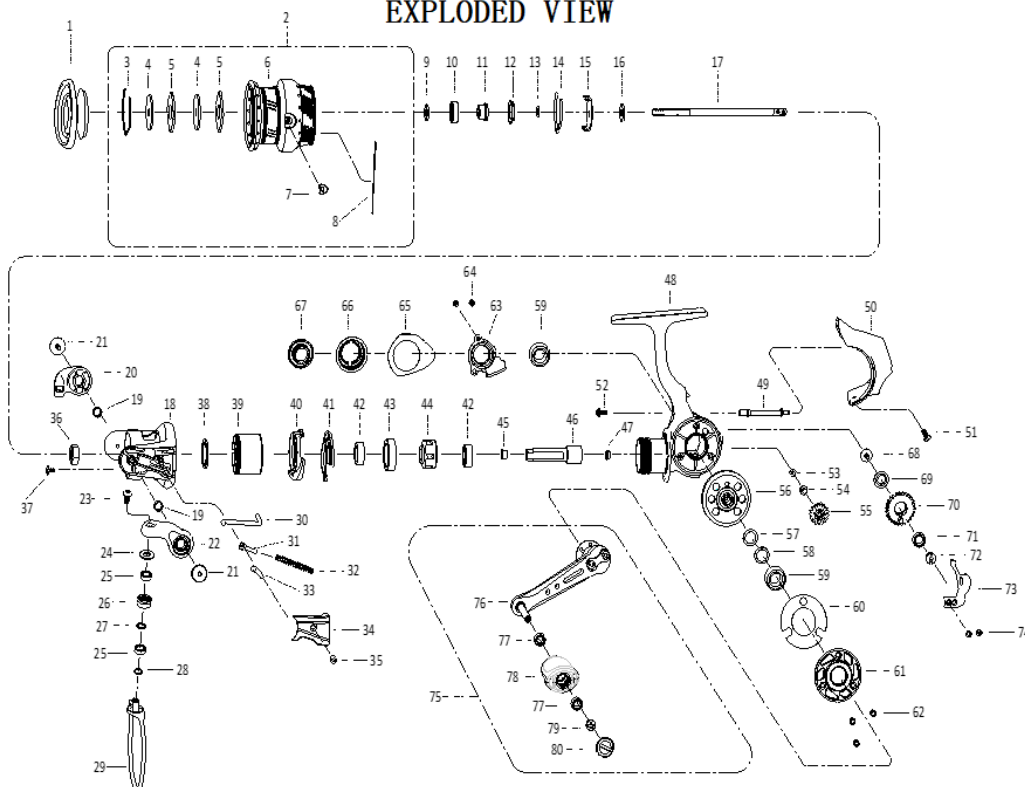

EXPLODED VIEW

REVO SP BEAST 2000SH 00

パーツID	パーツ名	価格
1	1593506 DRAG KNOB ASSY	¥2,000
2	1593657 SPOOL ASSY	¥7,000
3	1482604 STOP RING	¥200
4	1490269 KEY WASHER	¥200
5	1338816 DRAG WASHER	¥200
6	1593658 SPOOL	¥6,000
7	1555359 LINE CLIP	¥200
8	1378772 LINE CLIP SPRING	¥200
9	1516588 SHEET WASHER	¥200
10	1200874 BEARING	¥600
11	1516855 BEARING SLEEVE	¥200
12	1378774 O-RING	¥200
13	1482651 SEAL	¥200
14	1555360 SPOOL CLICK	¥200
15	1378765 SPOOL CLICK RETAINER	¥200
16	1378777 SPOOL SHAFT WASHER	¥200
17	1593569 MAIN SHAFT	¥1,000
18	1593648 ROTOR	¥2,500
19	1378781 BUSHING	¥200
20	1593571 BAIL HOLDER	¥500
21	1593572 SCREW (2REQ)	¥200
22	1593573 BAIL ARM	¥400
23	1378789 SCREW	¥200
24	1593574 LINE ROLLER COLLAR	¥200
25	1380228 BEARING	¥2,500
26	1488060 LINE ROLLER	¥300
27	1378786 LINE SLIDER WASHER	¥200
28	1378784 SHIM	¥200
29	1593575 BAIL WIRE	¥1,400
30	1593576 TRIP PLUNGER	¥200
31	1378793 SPRING SEAT	¥200
32	1378849 BAIL ARM SPRING	¥200
33	1378794 PIVOT LEVER	¥300
34	1593578 BAIL ARM COVER	¥200
35	1378790 SCREW	¥200
36	1378801 ROTOR NUT	¥200
37	1555372 SCREW	¥200
38	1378805 WASHER	¥200
39	1593579 BEARING COVER	¥400
40	1555376 N-R CAM	¥300
41	1555377 ROTOR BRAKE RING	¥200
42	1380233 BEARING	¥2,500
43	1555378 BEARING SLEEVE	¥300
44	1490278 ONE WAY CLUTCH	¥2,500
45	1404814 PINION GEAR BUSHING	¥200
46	1593659 PINION GEAR	¥1,500
47	1488072 BUSHING	¥200
48	1593650 BODY ASSY	¥4,500
49	1593582 O/S SLIDER GUIDE	¥300
50	1593583 REAR COVER	¥1,000