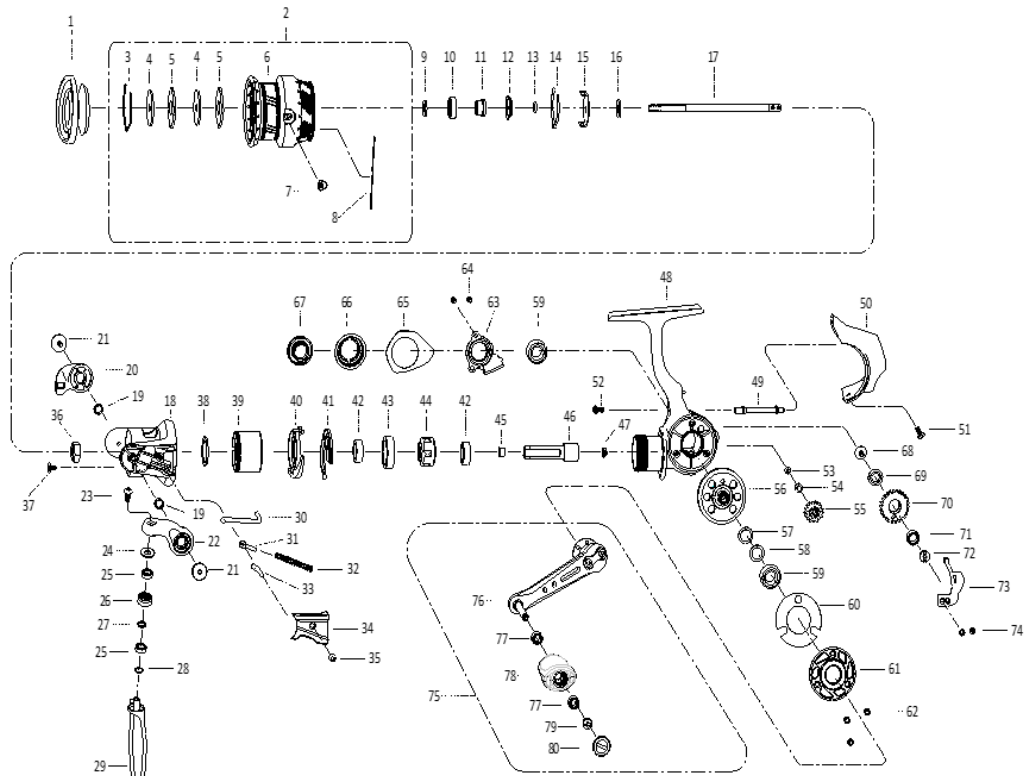

EXPLODED VIEW

REVO SP BEAST 2500S 00

パーツID	パーツ名	価格
1	1593506 DRAG KNOB ASSY	¥2,000
2	1593661 SPOOL ASSY	¥7,500
3	1482604 STOP RING	¥200
4	1490269 KEY WASHER	¥200
5	1338816 DRAG WASHER	¥200
6	1593662 SPOOL	¥6,500
7	1555359 LINE CLIP	¥200
8	1378772 LINE CLIP SPRING	¥200
9	1516588 SHEET WASHER	¥200
10	1200874 BEARING	¥600
11	1516855 BEARING SLEEVE	¥200
12	1378774 O-RING	¥200
13	1482651 SEAL	¥200
14	1555360 SPOOL CLICK	¥200
15	1378765 SPOOL CLICK RETAINER	¥200
16	1378777 SPOOL SHAFT WASHER	¥200
17	1593604 MAIN SHAFT	¥1,000
18	1593663 ROTOR	¥2,500
19	1378781 BUSHING	¥200
20	1593571 BAIL HOLDER	¥500
21	1593572 SCREW (2REQ)	¥200
22	1593573 BAIL ARM	¥400
23	1378789 SCREW	¥200
24	1555368 LINE ROLLER COLLAR	¥200
25	1380228 BEARING	¥2,500
26	1593606 LINE ROLLER	¥300
27	1378786 LINE SLIDER WASHER	¥200
28	1378784 SHIM	¥200
29	1593607 BAIL WIRE	¥1,400
30	1593608 TRIP PLUNGER	¥200
31	1378793 SPRING SEAT	¥200
32	1378849 BAIL ARM SPRING	¥200
33	1378794 PIVOT LEVER	¥300
34	1593578 BAIL ARM COVER	¥200
35	1378790 SCREW	¥200
36	1378801 ROTOR NUT	¥200
37	1555372 SCREW	¥200
38	1378805 WASHER	¥200
39	1593579 BEARING COVER	¥400
40	1555452 N-R CAM	¥300
41	1555453 ROTOR BRAKE RING	¥200
42	1380233 BEARING	¥2,500
43	1555378 BEARING SLEEVE	¥300
44	1490278 ONE WAY CLUTCH	¥2,500
45	1404814 PINION GEAR BUSHING	¥200
46	1593664 PINION GEAR	¥1,500
47	1488072 BUSHING	¥200
48	1593610 BODY ASSY	¥4,500
49	1593611 O/S SLIDER GUIDE	¥300
50	1593612 REAR COVER	¥1,000