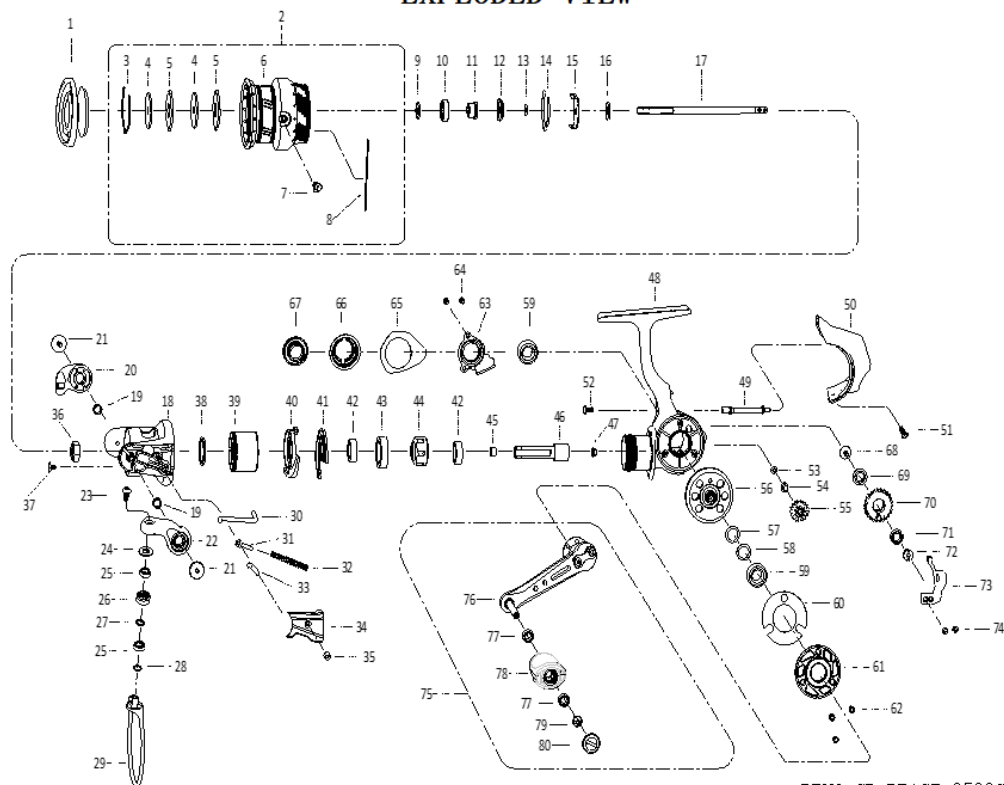

EXPLODED VIEW

REVO SP BEAST 2500SH 00

パーツID	パーツ名	価格	
1	1593506	DRAG KNOB ASSY	¥2,000
2	1593668	SPOOL ASSY	¥7,500
3	1482604	STOP RING	¥200
4	1490269	KEY WASHER	¥200
5	1338816	DRAG WASHER	¥200
6	1593669	SPOOL	¥6,500
7	1555359	LINE CLIP	¥200
8	1378772	LINE CLIP SPRING	¥200
9	1516588	SHEET WASHER	¥200
10	1200874	BEARING	¥600
11	1516855	BEARING SLEEVE	¥200
12	1378774	O-RING	¥200
13	1482651	SEAL	¥200
14	1555360	SPOOL CLICK	¥200
15	1378765	SPOOL CLICK RETAINER	¥200
16	1378777	SPOOL SHAFT WASHER	¥200
17	1593604	MAIN SHAFT	¥1,000
18	1593663	ROTOR	¥2,500
19	1378781	BUSHING	¥200
20	1593571	BAIL HOLDER	¥500
21	1593572	SCREW (2REQ)	¥200
22	1593573	BAIL ARM	¥400
23	1378789	SCREW	¥200
24	1555368	LINE ROLLER COLLAR	¥200
25	1380228	BEARING	¥2,500
26	1593606	LINE ROLLER	¥300
27	1378786	LINE SLIDER WASHER	¥200
28	1378784	SHIM	¥200
29	1593607	BAIL WIRE	¥1,400
30	1593608	TRIP PLUNGER	¥200
31	1378793	SPRING SEAT	¥200
32	1378849	BAIL ARM SPRING	¥200
33	1378794	PIVOT LEVER	¥300
34	1593578	BAIL ARM COVER	¥200
35	1378790	SCREW	¥200
36	1378801	ROTOR NUT	¥200
37	1555372	SCREW	¥200
38	1378805	WASHER	¥200
39	1593579	BEARING COVER	¥400
40	1555452	N-R CAM	¥300
41	1555453	ROTOR BRAKE RING	¥200
42	1380233	BEARING	¥2,500
43	1555378	BEARING SLEEVE	¥300
44	1490278	ONE WAY CLUTCH	¥2,500
45	1404814	PINION GEAR BUSHING	¥200
46	1593670	PINION GEAR	¥1,500
47	1488072	BUSHING	¥200
48	1593610	BODY ASSY	¥4,500
49	1593611	O/S SLIDER GUIDE	¥300
50	1593612	REAR COVER	¥1,000