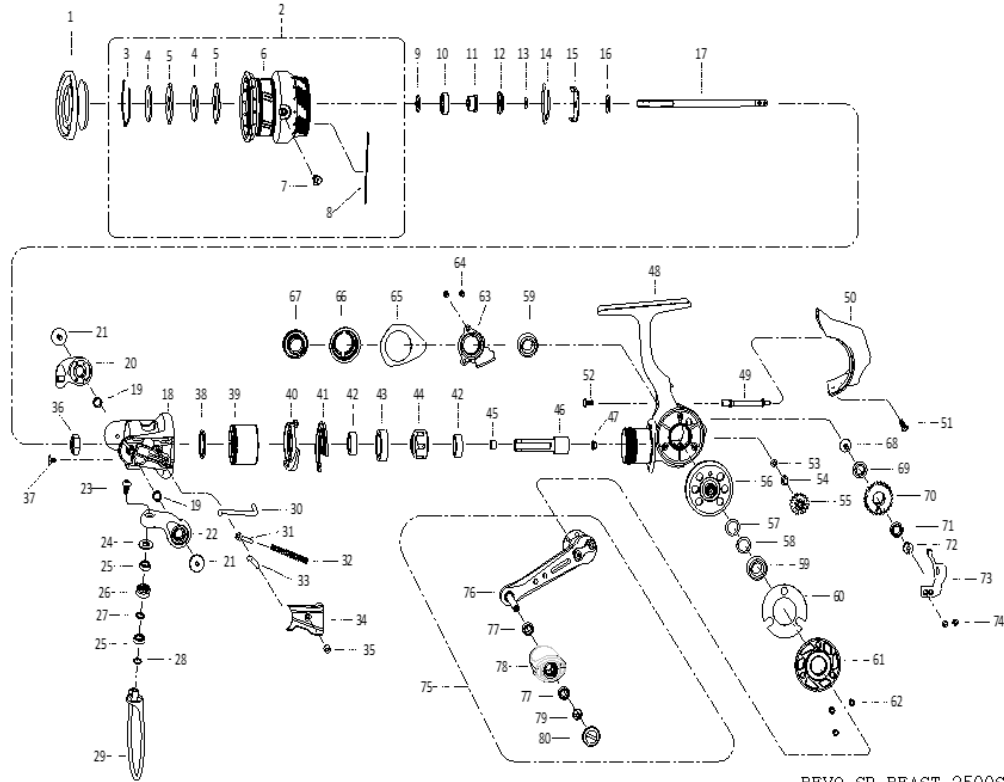

EXPLODED VIEW

REVO SP BEAST 2500SH 00

パーツID	パーツ名	価格	
1	1593506	DRAG KNOB ASSY	¥2,000
2	1593668	SPOOL ASSY	¥7,500
3	1482604	STOP RING	¥200
4	1490269	KEY WASHER	¥200
5	1338816	DRAG WASHER	¥200
6	1593669	SPOOL	¥6,500
7	1555359	LINE CLIP	¥200
8	1378772	LINE CLIP SPRING	¥200
9	1516588	SHEET WASHER	¥200
10	1200874	BEARING	¥600
11	1516855	BEARING SLEEVE	¥200
12	1378774	O-RING	¥200
13	1482651	SEAL	¥200
14	1555360	SPOOL CLICK	¥200
15	1378765	SPOOL CLICK RETAINER	¥200
16	1378777	SPOOL SHAFT WASHER	¥200
17	1593604	MAIN SHAFT	¥1,000
18	1593663	ROTOR	¥2,500
19	1378781	BUSHING	¥200
20	1593571	BAIL HOLDER	¥500
21	1593572	SCREW (2REQ)	¥200
22	1593573	BAIL ARM	¥400
23	1378789	SCREW	¥200
24	1555368	LINE ROLLER COLLAR	¥200
25	1380228	BEARING	¥2,500
26	1593606	LINE ROLLER	¥300
27	1378786	LINE SLIDER WASHER	¥200
28	1378784	SHIM	¥200
29	1593607	BAIL WIRE	¥1,400
30	1593608	TRIP PLUNGER	¥200
31	1378793	SPRING SEAT	¥200
32	1378849	BAIL ARM SPRING	¥200
33	1378794	PIVOT LEVER	¥300
34	1593578	BAIL ARM COVER	¥200
35	1378790	SCREW	¥200
36	1378801	ROTOR NUT	¥200
37	1555372	SCREW	¥200
38	1378805	WASHER	¥200
39	1593579	BEARING COVER	¥400
40	1555452	N-R CAM	¥300
41	1555453	ROTOR BRAKE RING	¥200
42	1380233	BEARING	¥2,500
43	1555378	BEARING SLEEVE	¥300
44	1490278	ONE WAY CLUTCH	¥2,500
45	1404814	PINION GEAR BUSHING	¥200
46	1593670	PINION GEAR	¥1,500
47	1488072	BUSHING	¥200
48	1593610	BODY ASSY	¥4,500
49	1593611	O/S SLIDER GUIDE	¥300
50	1593612	REAR COVER	¥1,000