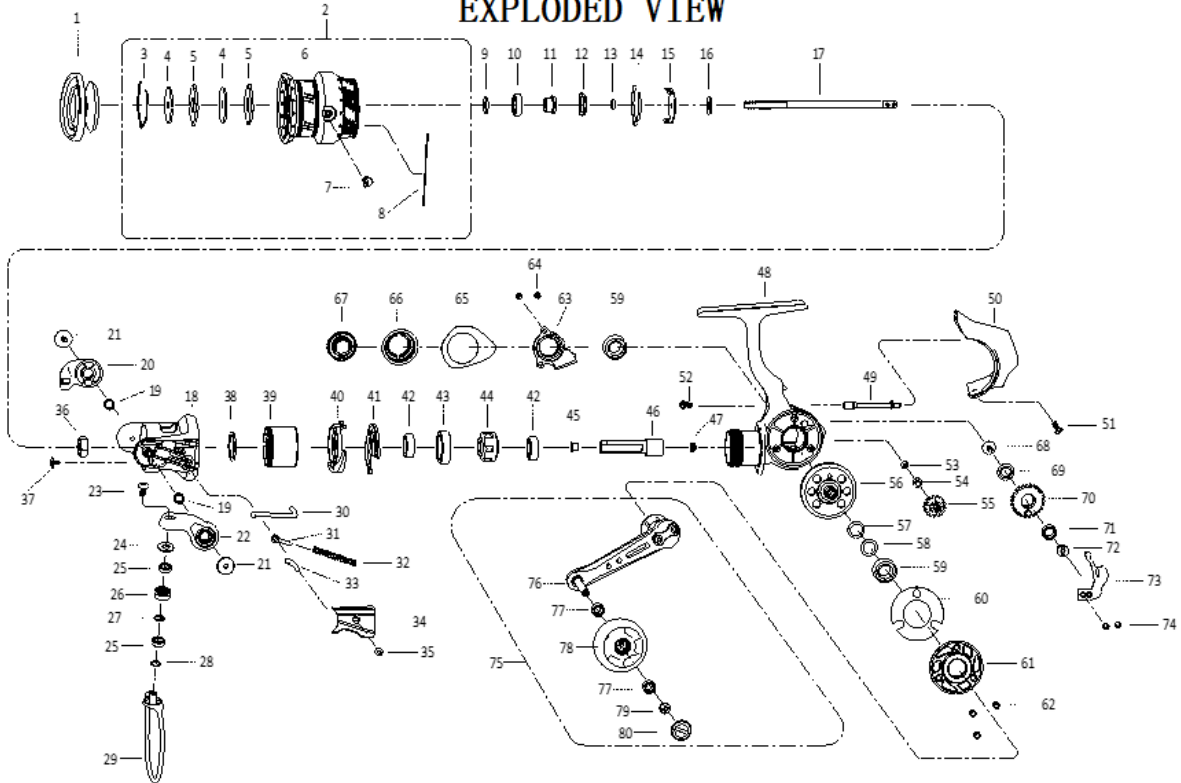

EXPLODED VIEW

REVO SP BEAST 3000SH 00

パーツID	パーツ名	価格	
1	1593622	DRAG KNOB ASSY	¥2,000
2	1593672	SPOOL ASSY	¥7,500
3	1482604	STOP RING	¥200
4	1490269	KEY WASHER	¥200
5	1338816	DRAG WASHER	¥200
6	1593673	SPOOL	¥6,500
7	1555359	LINE CLIP	¥200
8	1216569	LINE CLIP SPRING	¥200
9	1516588	SHEET WASHER	¥200
10	1200874	BEARING	¥600
11	1516855	BEARING SLEEVE	¥200
12	1378774	O-RING	¥200
13	1482651	SEAL	¥200
14	1555360	SPOOL CLICK	¥200
15	1378765	SPOOL CLICK RETAINER	¥200
16	1378777	SPOOL SHAFT WASHER	¥200
17	1593625	MAIN SHAFT	¥1,000
18	1593674	ROTOR	¥2,500
19	1378781	BUSHING	¥200
20	1593627	BAIL HOLDER	¥500
21	1593572	SCREW (2REQ)	¥200
22	1593628	BAIL ARM	¥400
23	1378789	SCREW	¥200
24	1555368	LINE ROLLER COLLAR	¥200
25	1380228	BEARING	¥2,500
26	1593629	LINE ROLLER	¥300
27	1378786	LINE SLIDER WASHER	¥200
28	1378784	SHIM	¥200
29	1593630	BAIL WIRE	¥1,400
30	1593631	TRIP PLUNGER	¥200
31	1378793	SPRING SEAT	¥200
32	1378849	BAIL ARM SPRING	¥200
33	1378794	PIVOT LEVER	¥300
34	1593632	BAIL ARM COVER	¥200
35	1378790	SCREW	¥200
36	1378801	ROTOR NUT	¥200
37	1555372	SCREW	¥200
38	1378805	WASHER	¥200
39	1593579	BEARING COVER	¥400
40	1555452	N-R CAM	¥300
41	1555453	ROTOR BRAKE RING	¥200
42	1380233	BEARING	¥2,500
43	1555378	BEARING SLEEVE	¥300
44	1490278	ONE WAY CLUTCH	¥2,500
45	1404814	PINION GEAR BUSHING	¥200
46	1593670	PINION GEAR	¥1,500
47	1488072	BUSHING	¥200
48	1593610	BODY ASSY	¥4,500
49	1593611	O/S SLIDER GUIDE	¥300
50	1593612	REAR COVER	¥1,000