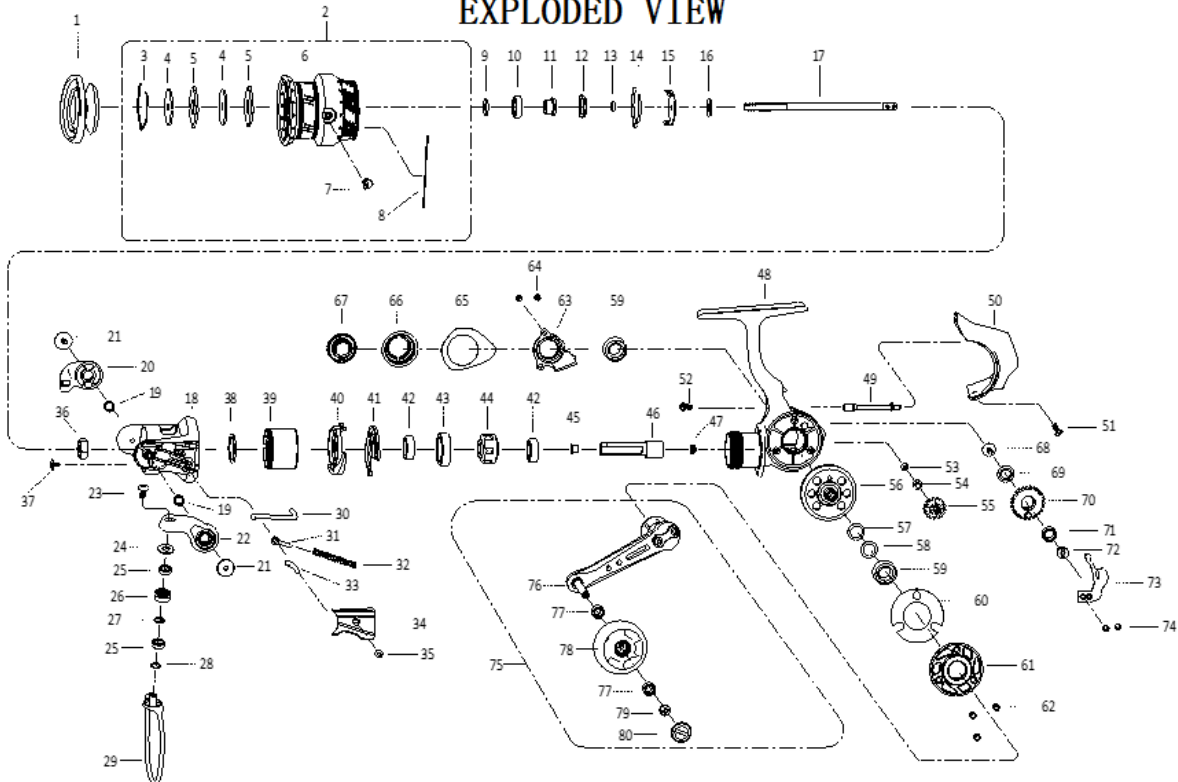

EXPLODED VIEW

REVO SP BEAST 3000SH 00

パーツID	パーツ名	価格	
1	1593622	DRAG KNOB ASSY	¥2,000
2	1593672	SPOOL ASSY	¥7,500
3	1482604	STOP RING	¥200
4	1490269	KEY WASHER	¥200
5	1338816	DRAG WASHER	¥200
6	1593673	SPOOL	¥6,500
7	1555359	LINE CLIP	¥200
8	1216569	LINE CLIP SPRING	¥200
9	1516588	SHEET WASHER	¥200
10	1200874	BEARING	¥600
11	1516855	BEARING SLEEVE	¥200
12	1378774	O-RING	¥200
13	1482651	SEAL	¥200
14	1555360	SPOOL CLICK	¥200
15	1378765	SPOOL CLICK RETAINER	¥200
16	1378777	SPOOL SHAFT WASHER	¥200
17	1593625	MAIN SHAFT	¥1,000
18	1593674	ROTOR	¥2,500
19	1378781	BUSHING	¥200
20	1593627	BAIL HOLDER	¥500
21	1593572	SCREW (2REQ)	¥200
22	1593628	BAIL ARM	¥400
23	1378789	SCREW	¥200
24	1555368	LINE ROLLER COLLAR	¥200
25	1380228	BEARING	¥2,500
26	1593629	LINE ROLLER	¥300
27	1378786	LINE SLIDER WASHER	¥200
28	1378784	SHIM	¥200
29	1593630	BAIL WIRE	¥1,400
30	1593631	TRIP PLUNGER	¥200
31	1378793	SPRING SEAT	¥200
32	1378849	BAIL ARM SPRING	¥200
33	1378794	PIVOT LEVER	¥300
34	1593632	BAIL ARM COVER	¥200
35	1378790	SCREW	¥200
36	1378801	ROTOR NUT	¥200
37	1555372	SCREW	¥200
38	1378805	WASHER	¥200
39	1593579	BEARING COVER	¥400
40	1555452	N-R CAM	¥300
41	1555453	ROTOR BRAKE RING	¥200
42	1380233	BEARING	¥2,500
43	1555378	BEARING SLEEVE	¥300
44	1490278	ONE WAY CLUTCH	¥2,500
45	1404814	PINION GEAR BUSHING	¥200
46	1593670	PINION GEAR	¥1,500
47	1488072	BUSHING	¥200
48	1593610	BODY ASSY	¥4,500
49	1593611	O/S SLIDER GUIDE	¥300
50	1593612	REAR COVER	¥1,000