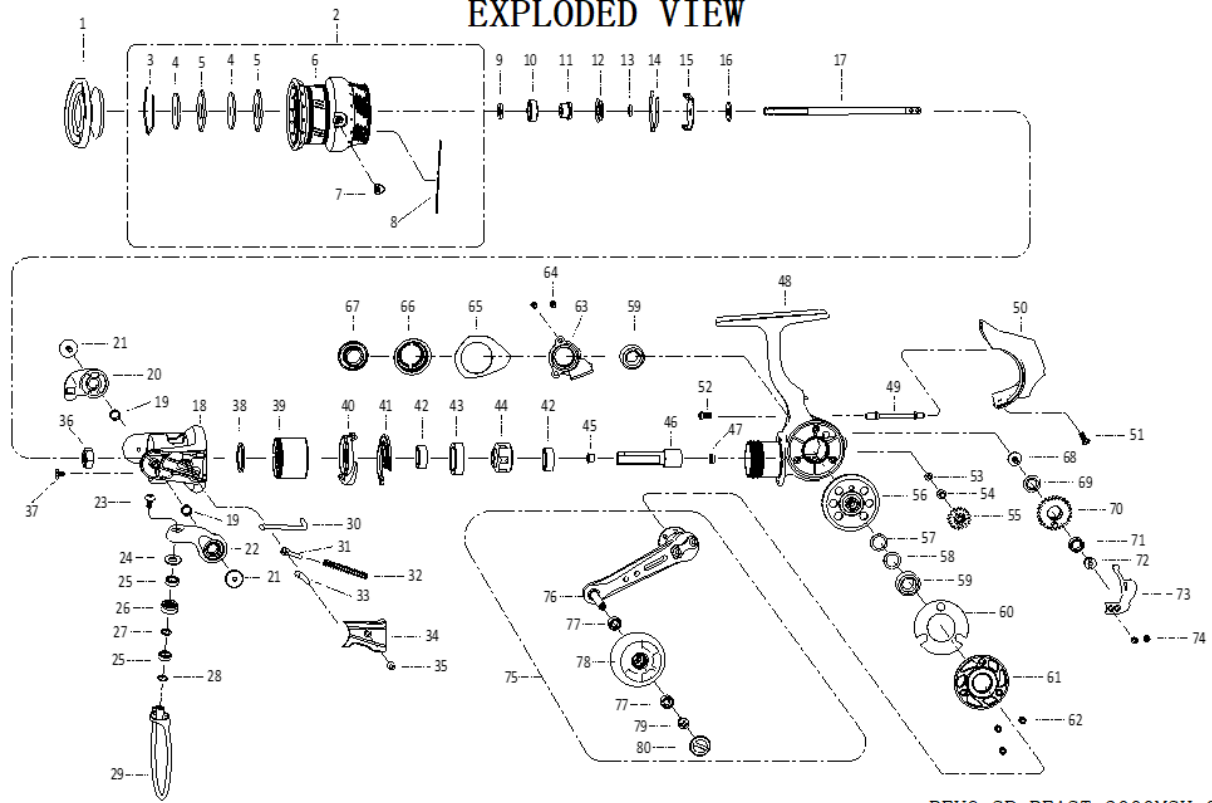

EXPLODED VIEW

REVO SP BEAST 3000MSH 00

パーツID	パーツ名	価格
1	1593622 DRAG KNOB ASSY	¥2,000
2	1593675 SPOOL ASSY	¥7,500
3	1482604 STOP RING	¥200
4	1490269 KEY WASHER	¥200
5	1338816 DRAG WASHER	¥200
6	1593676 SPOOL	¥6,500
7	1555359 LINE CLIP	¥200
8	1216569 LINE CLIP SPRING	¥200
9	1516588 SHEET WASHER	¥200
10	1200874 BEARING	¥600
11	1516855 BEARING SLEEVE	¥200
12	1378774 O-RING	¥200
13	1482651 SEAL	¥200
14	1555360 SPOOL CLICK	¥200
15	1378765 SPOOL CLICK RETAINER	¥200
16	1378777 SPOOL SHAFT WASHER	¥200
17	1593625 MAIN SHAFT	¥1,000
18	1593674 ROTOR	¥2,500
19	1378781 BUSHING	¥200
20	1593627 BAIL HOLDER	¥500
21	1593572 SCREW (2REQ)	¥200
22	1593628 BAIL ARM	¥400
23	1378789 SCREW	¥200
24	1555368 LINE ROLLER COLLAR	¥200
25	1380228 BEARING	¥2,500
26	1593629 LINE ROLLER	¥300
27	1378786 LINE SLIDER WASHER	¥200
28	1378784 SHIM	¥200
29	1593630 BAIL WIRE	¥1,400
30	1593631 TRIP PLUNGER	¥200
31	1378793 SPRING SEAT	¥200
32	1378849 BAIL ARM SPRING	¥200
33	1378794 PIVOT LEVER	¥300
34	1593632 BAIL ARM COVER	¥200
35	1378790 SCREW	¥200
36	1378801 ROTOR NUT	¥200
37	1555372 SCREW	¥200
38	1378805 WASHER	¥200
39	1593579 BEARING COVER	¥400
40	1555452 N-R CAM	¥300
41	1555453 ROTOR BRAKE RING	¥200
42	1380233 BEARING	¥2,500
43	1555378 BEARING SLEEVE	¥300
44	1490278 ONE WAY CLUTCH	¥2,500
45	1404814 PINION GEAR BUSHING	¥200
46	1593670 PINION GEAR	¥1,500
47	1488072 BUSHING	¥200
48	1593610 BODY ASSY	¥4,500
49	1593611 O/S SLIDER GUIDE	¥300
50	1593612 REAR COVER	¥1,000