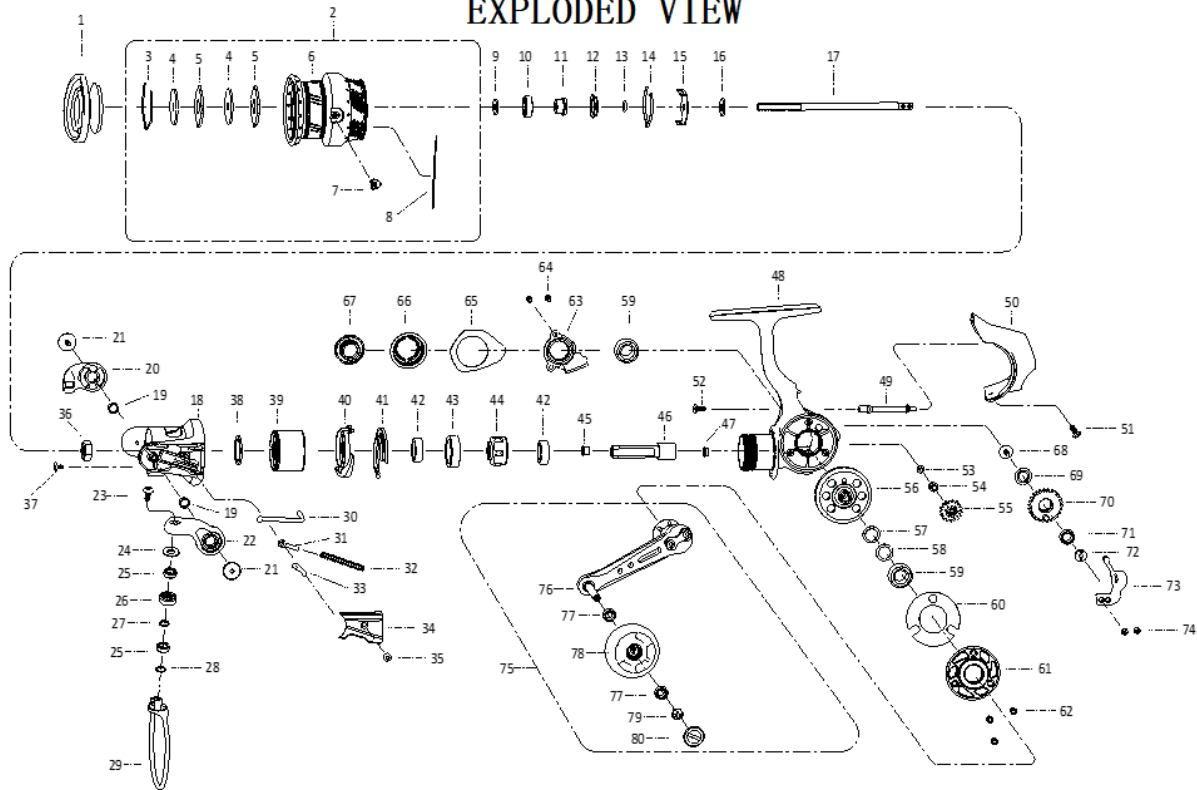

EXPLODED VIEW

REVO SP BEAST 4000SH 00

パーツID	パーツ名	価格
1	1593622 DRAG KNOB ASSY	¥2,000
2	1593679 SPOOL ASSY	¥7,500
3	1482604 STOP RING	¥200
4	1490269 KEY WASHER	¥200
5	1338816 DRAG WASHER	¥200
6	1593680 SPOOL	¥6,500
7	1555359 LINE CLIP	¥200
8	1216569 LINE CLIP SPRING	¥200
9	1516588 SHEET WASHER	¥200
10	1200874 BEARING	¥600
11	1516855 BEARING SLEEVE	¥200
12	1378774 O-RING	¥200
13	1482651 SEAL	¥200
14	1555360 SPOOL CLICK	¥200
15	1378765 SPOOL CLICK RETAINER	¥200
16	1378777 SPOOL SHAFT WASHER	¥200
17	1593625 MAIN SHAFT	¥1,000
18	1593681 ROTOR	¥2,500
19	1378781 BUSHING	¥200
20	1593627 BAIL HOLDER	¥500
21	1593572 SCREW (2REQ)	¥200
22	1593628 BAIL ARM	¥400
23	1378789 SCREW	¥200
24	1555368 LINE ROLLER COLLAR	¥200
25	1380228 BEARING	¥2,500
26	1593629 LINE ROLLER	¥300
27	1378786 LINE SLIDER WASHER	¥200
28	1378784 SHIM	¥200
29	1593641 BAIL WIRE	¥1,400
30	1593642 TRIP PLUNGER	¥200
31	1378793 SPRING SEAT	¥200
32	1378849 BAIL ARM SPRING	¥200
33	1378794 PIVOT LEVER	¥300
34	1593632 BAIL ARM COVER	¥200
35	1378790 SCREW	¥200
36	1378801 ROTOR NUT	¥200
37	1555372 SCREW	¥200
38	1378805 WASHER	¥200
39	1593579 BEARING COVER	¥400
40	1555452 N-R CAM	¥300
41	1555453 ROTOR BRAKE RING	¥200
42	1380233 BEARING	¥2,500
43	1555378 BEARING SLEEVE	¥300
44	1490278 ONE WAY CLUTCH	¥2,500
45	1404814 PINION GEAR BUSHING	¥200
46	1593670 PINION GEAR	¥1,500
47	1488072 BUSHING	¥200
48	1593610 BODY ASSY	¥4,500
49	1593611 O/S SLIDER GUIDE	¥300
50	1593612 REAR COVER	¥1,000