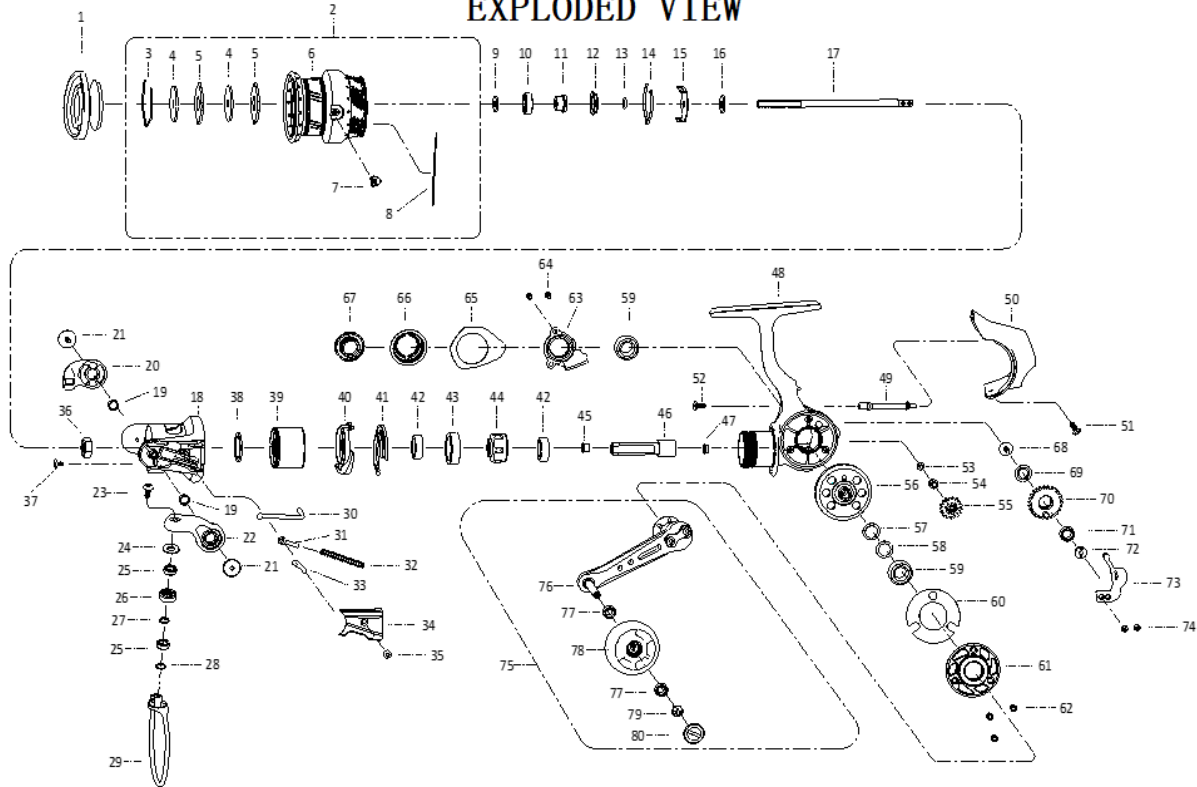

EXPLODED VIEW

REVO SP BEAST 4000SH 00

パーツID	パーツ名	価格
1	1593622 DRAG KNOB ASSY	¥2,000
2	1593679 SPOOL ASSY	¥7,500
3	1482604 STOP RING	¥200
4	1490269 KEY WASHER	¥200
5	1338816 DRAG WASHER	¥200
6	1593680 SPOOL	¥6,500
7	1555359 LINE CLIP	¥200
8	1216569 LINE CLIP SPRING	¥200
9	1516588 SHEET WASHER	¥200
10	1200874 BEARING	¥600
11	1516855 BEARING SLEEVE	¥200
12	1378774 O-RING	¥200
13	1482651 SEAL	¥200
14	1555360 SPOOL CLICK	¥200
15	1378765 SPOOL CLICK RETAINER	¥200
16	1378777 SPOOL SHAFT WASHER	¥200
17	1593625 MAIN SHAFT	¥1,000
18	1593681 ROTOR	¥2,500
19	1378781 BUSHING	¥200
20	1593627 BAIL HOLDER	¥500
21	1593572 SCREW (2REQ)	¥200
22	1593628 BAIL ARM	¥400
23	1378789 SCREW	¥200
24	1555368 LINE ROLLER COLLAR	¥200
25	1380228 BEARING	¥2,500
26	1593629 LINE ROLLER	¥300
27	1378786 LINE SLIDER WASHER	¥200
28	1378784 SHIM	¥200
29	1593641 BAIL WIRE	¥1,400
30	1593642 TRIP PLUNGER	¥200
31	1378793 SPRING SEAT	¥200
32	1378849 BAIL ARM SPRING	¥200
33	1378794 PIVOT LEVER	¥300
34	1593632 BAIL ARM COVER	¥200
35	1378790 SCREW	¥200
36	1378801 ROTOR NUT	¥200
37	1555372 SCREW	¥200
38	1378805 WASHER	¥200
39	1593579 BEARING COVER	¥400
40	1555452 N-R CAM	¥300
41	1555453 ROTOR BRAKE RING	¥200
42	1380233 BEARING	¥2,500
43	1555378 BEARING SLEEVE	¥300
44	1490278 ONE WAY CLUTCH	¥2,500
45	1404814 PINION GEAR BUSHING	¥200
46	1593670 PINION GEAR	¥1,500
47	1488072 BUSHING	¥200
48	1593610 BODY ASSY	¥4,500
49	1593611 O/S SLIDER GUIDE	¥300
50	1593612 REAR COVER	¥1,000