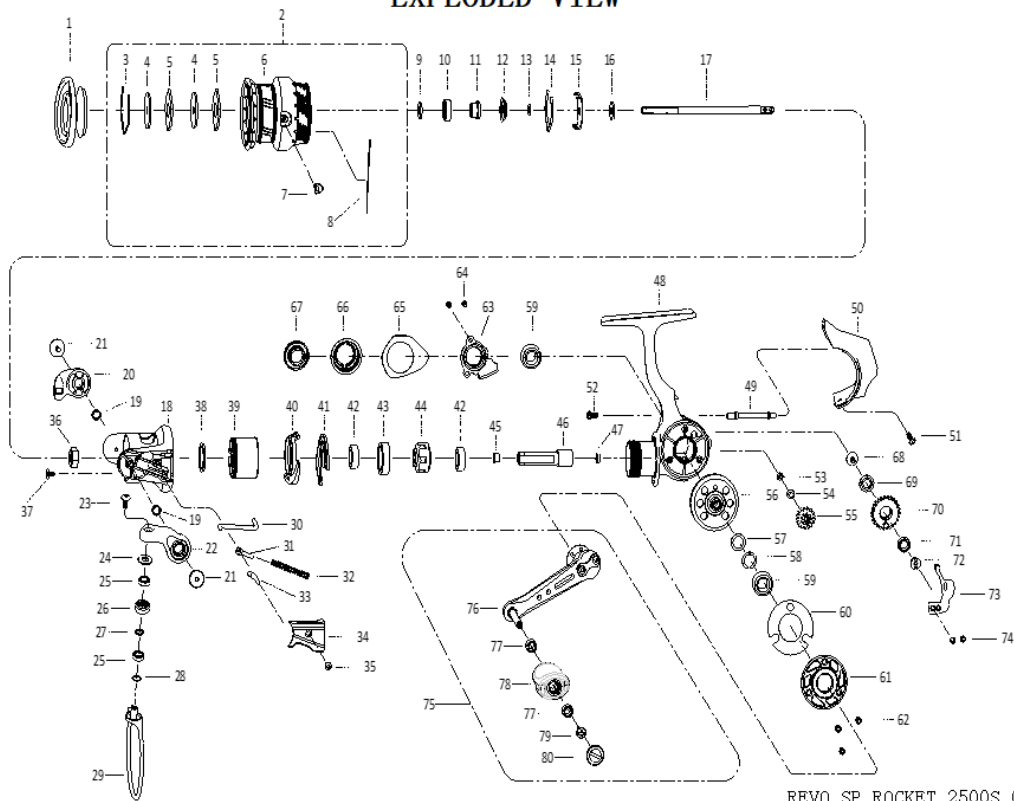

EXPLODED VIEW

REVO SP ROCKET 2500S 00

パーツID	パーツ名	価格	
1	1593506	DRAG KNOB ASSY	¥2,000
2	1593602	SPOOL ASSY	¥7,500
3	1482604	STOP RING	¥200
4	1490269	KEY WASHER	¥200
5	1338816	DRAG WASHER	¥200
6	1593603	SPOOL	¥6,500
7	1555359	LINE CLIP	¥200
8	1378772	LINE CLIP SPRING	¥200
9	1516588	SHEET WASHER	¥200
10	1200874	BEARING	¥600
11	1516855	BEARING SLEEVE	¥200
12	1378774	O-RING	¥200
13	1482651	SEAL	¥200
14	1555360	SPOOL CLICK	¥200
15	1378765	SPOOL CLICK RETAINER	¥200
16	1378777	SPOOL SHAFT WASHER	¥200
17	1593604	MAIN SHAFT	¥1,000
18	1593605	ROTOR	¥2,500
19	1378781	BUSHING	¥200
20	1593571	BAIL HOLDER	¥500
21	1593572	SCREW (2REQ)	¥200
22	1593573	BAIL ARM	¥400
23	1378789	SCREW	¥200
24	1555368	LINE ROLLER COLLAR	¥200
25	1380228	BEARING	¥2,500
26	1593606	LINE ROLLER	¥300
27	1378786	LINE SLIDER WASHER	¥200
28	1378784	SHIM	¥200
29	1593607	BAIL WIRE	¥1,400
30	1593608	TRIP PLUNGER	¥200
31	1378793	SPRING SEAT	¥200
32	1593577	BAIL ARM SPRING	¥200
33	1378794	PIVOT LEVER	¥300
34	1593578	BAIL ARM COVER	¥200
35	1378790	SCREW	¥200
36	1378801	ROTOR NUT	¥200
37	1555372	SCREW	¥200
38	1378805	WASHER	¥200
39	1593579	BEARING COVER	¥400
40	1555452	N-R CAM	¥300
41	1555453	ROTOR BRAKE RING	¥200
42	1380233	BEARING	¥2,500
43	1555378	BEARING SLEEVE	¥300
44	1490278	ONE WAY CLUTCH	¥2,500
45	1404814	PINION GEAR BUSHING	¥200
46	1593609	PINION GEAR	¥1,500
47	1488072	BUSHING	¥200
48	1593633	BODY ASSY	¥4,500
49	1593611	O/S SLIDER GUIDE	¥300
50	1593612	REAR COVER	¥1,000