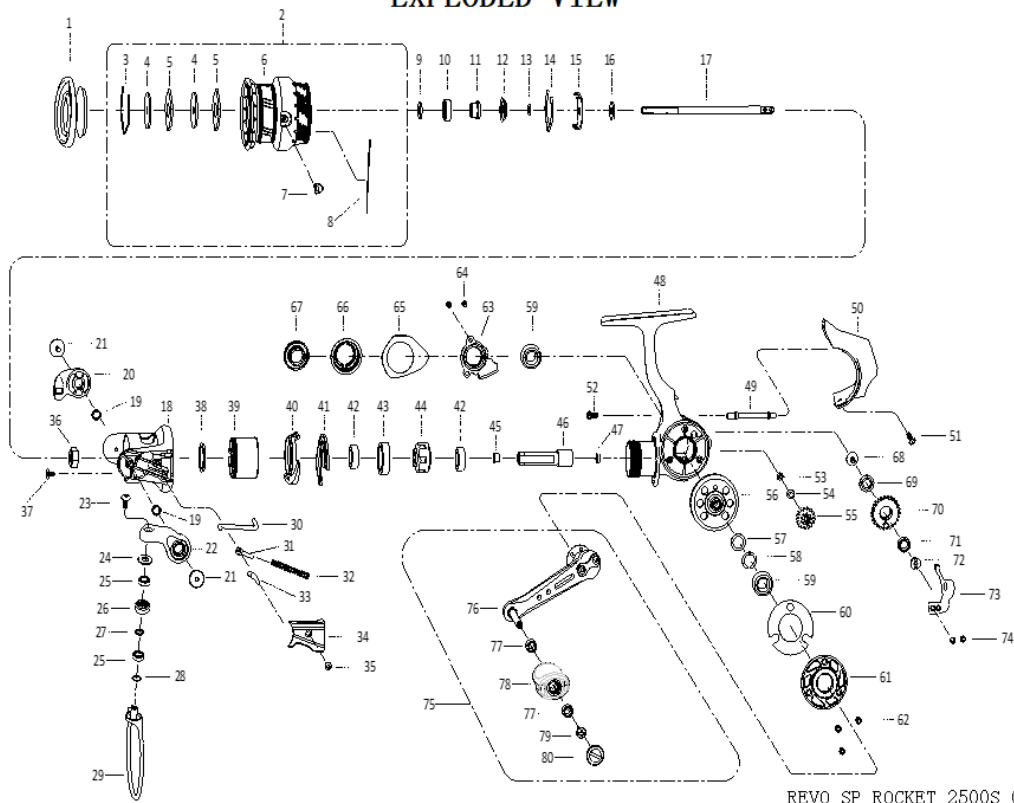

EXPLODED VIEW

REVO SP ROCKET 2500S 00

パーツID	パーツ名	価格	
1	1593506	DRAG KNOB ASSY	¥2,000
2	1593602	SPOOL ASSY	¥7,500
3	1482604	STOP RING	¥200
4	1490269	KEY WASHER	¥200
5	1338816	DRAG WASHER	¥200
6	1593603	SPOOL	¥6,500
7	1555359	LINE CLIP	¥200
8	1378772	LINE CLIP SPRING	¥200
9	1516588	SHEET WASHER	¥200
10	1200874	BEARING	¥600
11	1516855	BEARING SLEEVE	¥200
12	1378774	O-RING	¥200
13	1482651	SEAL	¥200
14	1555360	SPOOL CLICK	¥200
15	1378765	SPOOL CLICK RETAINER	¥200
16	1378777	SPOOL SHAFT WASHER	¥200
17	1593604	MAIN SHAFT	¥1,000
18	1593605	ROTOR	¥2,500
19	1378781	BUSHING	¥200
20	1593571	BAIL HOLDER	¥500
21	1593572	SCREW (2REQ)	¥200
22	1593573	BAIL ARM	¥400
23	1378789	SCREW	¥200
24	1555368	LINE ROLLER COLLAR	¥200
25	1380228	BEARING	¥2,500
26	1593606	LINE ROLLER	¥300
27	1378786	LINE SLIDER WASHER	¥200
28	1378784	SHIM	¥200
29	1593607	BAIL WIRE	¥1,400
30	1593608	TRIP PLUNGER	¥200
31	1378793	SPRING SEAT	¥200
32	1593577	BAIL ARM SPRING	¥200
33	1378794	PIVOT LEVER	¥300
34	1593578	BAIL ARM COVER	¥200
35	1378790	SCREW	¥200
36	1378801	ROTOR NUT	¥200
37	1555372	SCREW	¥200
38	1378805	WASHER	¥200
39	1593579	BEARING COVER	¥400
40	1555452	N-R CAM	¥300
41	1555453	ROTOR BRAKE RING	¥200
42	1380233	BEARING	¥2,500
43	1555378	BEARING SLEEVE	¥300
44	1490278	ONE WAY CLUTCH	¥2,500
45	1404814	PINION GEAR BUSHING	¥200
46	1593609	PINION GEAR	¥1,500
47	1488072	BUSHING	¥200
48	1593633	BODY ASSY	¥4,500
49	1593611	O/S SLIDER GUIDE	¥300
50	1593612	REAR COVER	¥1,000