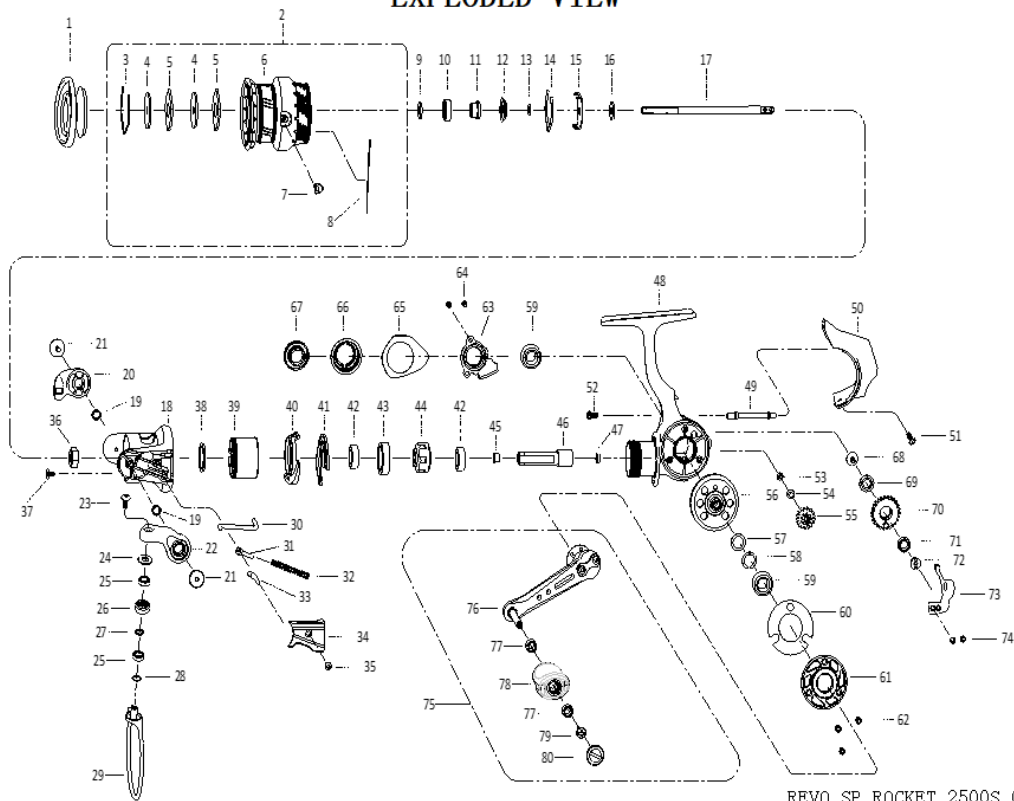

EXPLODED VIEW

REVO SP ROCKET 2500S 00

パーツID	パーツ名	価格
1	1593506 DRAG KNOB ASSY	¥2,000
2	1593602 SPOOL ASSY	¥7,500
3	1482604 STOP RING	¥200
4	1490269 KEY WASHER	¥200
5	1338816 DRAG WASHER	¥200
6	1593603 SPOOL	¥6,500
7	1555359 LINE CLIP	¥200
8	1378772 LINE CLIP SPRING	¥200
9	1516588 SHEET WASHER	¥200
10	1200874 BEARING	¥600
11	1516855 BEARING SLEEVE	¥200
12	1378774 O-RING	¥200
13	1482651 SEAL	¥200
14	1555360 SPOOL CLICK	¥200
15	1378765 SPOOL CLICK RETAINER	¥200
16	1378777 SPOOL SHAFT WASHER	¥200
17	1593604 MAIN SHAFT	¥1,000
18	1593605 ROTOR	¥2,500
19	1378781 BUSHING	¥200
20	1593571 BAIL HOLDER	¥500
21	1593572 SCREW (2REQ)	¥200
22	1593573 BAIL ARM	¥400
23	1378789 SCREW	¥200
24	1555368 LINE ROLLER COLLAR	¥200
25	1380228 BEARING	¥2,500
26	1593606 LINE ROLLER	¥300
27	1378786 LINE SLIDER WASHER	¥200
28	1378784 SHIM	¥200
29	1593607 BAIL WIRE	¥1,400
30	1593608 TRIP PLUNGER	¥200
31	1378793 SPRING SEAT	¥200
32	1593577 BAIL ARM SPRING	¥200
33	1378794 PIVOT LEVER	¥300
34	1593578 BAIL ARM COVER	¥200
35	1378790 SCREW	¥200
36	1378801 ROTOR NUT	¥200
37	1555372 SCREW	¥200
38	1378805 WASHER	¥200
39	1593579 BEARING COVER	¥400
40	1555452 N-R CAM	¥300
41	1555453 ROTOR BRAKE RING	¥200
42	1380233 BEARING	¥2,500
43	1555378 BEARING SLEEVE	¥300
44	1490278 ONE WAY CLUTCH	¥2,500
45	1404814 PINION GEAR BUSHING	¥200
46	1593609 PINION GEAR	¥1,500
47	1488072 BUSHING	¥200
48	1593633 BODY ASSY	¥4,500
49	1593611 O/S SLIDER GUIDE	¥300
50	1593612 REAR COVER	¥1,000