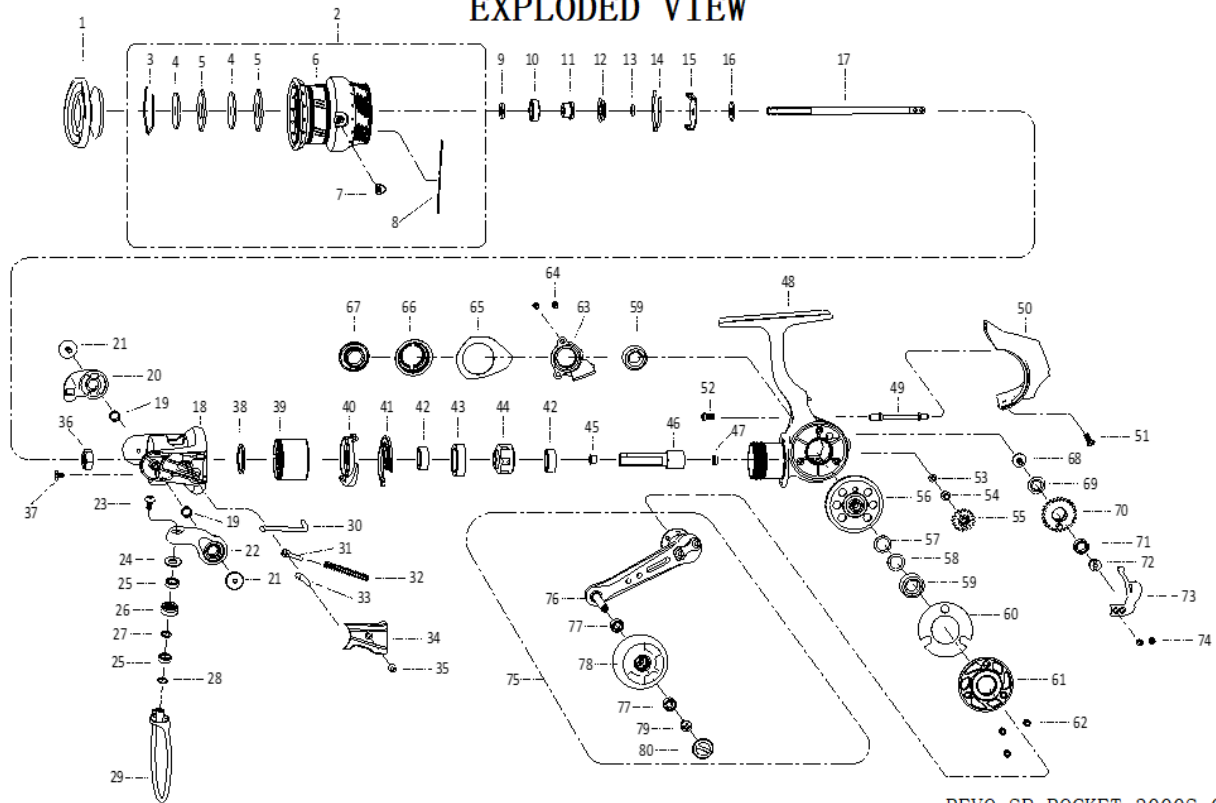

EXPLODED VIEW

REVO SP ROCKET 3000S 00

パーツID	パーツ名	価格	
1	1593622	DRAG KNOB ASSY	¥2,000
2	1593623	SPOOL ASSY	¥7,500
3	1482604	STOP RING	¥200
4	1490269	KEY WASHER	¥200
5	1338816	DRAG WASHER	¥200
6	1593624	SPOOL	¥6,500
7	1555359	LINE CLIP	¥200
8	1216569	LINE CLIP SPRING	¥200
9	1516588	SHEET WASHER	¥200
10	1200874	BEARING	¥600
11	1516855	BEARING SLEEVE	¥200
12	1378774	O-RING	¥200
13	1482651	SEAL	¥200
14	1555360	SPOOL CLICK	¥200
15	1378765	SPOOL CLICK RETAINER	¥200
16	1378777	SPOOL SHAFT WASHER	¥200
17	1593625	MAIN SHAFT	¥1,000
18	1593626	ROTOR	¥2,500
19	1378781	BUSHING	¥200
20	1593627	BAIL HOLDER	¥500
21	1593572	SCREW (2REQ)	¥200
22	1593628	BAIL ARM	¥400
23	1378789	SCREW	¥200
24	1555368	LINE ROLLER COLLAR	¥200
25	1380228	BEARING	¥2,500
26	1593629	LINE ROLLER	¥300
27	1378786	LINE SLIDER WASHER	¥200
28	1378784	SHIM	¥200
29	1593630	BAIL WIRE	¥1,400
30	1593631	TRIP PLUNGER	¥200
31	1378793	SPRING SEAT	¥200
32	1593577	BAIL ARM SPRING	¥200
33	1378794	PIVOT LEVER	¥300
34	1593632	BAIL ARM COVER	¥200
35	1378790	SCREW	¥200
36	1378801	ROTOR NUT	¥200
37	1555372	SCREW	¥200
38	1378805	WASHER	¥200
39	1593579	BEARING COVER	¥400
40	1555452	N-R CAM	¥300
41	1555453	ROTOR BRAKE RING	¥200
42	1380233	BEARING	¥2,500
43	1555378	BEARING SLEEVE	¥300
44	1490278	ONE WAY CLUTCH	¥2,500
45	1404814	PINION GEAR BUSHING	¥200
46	1593609	PINION GEAR	¥1,500
47	1488072	BUSHING	¥200
48	1593633	BODY ASSY	¥4,500
49	1593611	O/S SLIDER GUIDE	¥300
50	1593612	REAR COVER	¥1,000