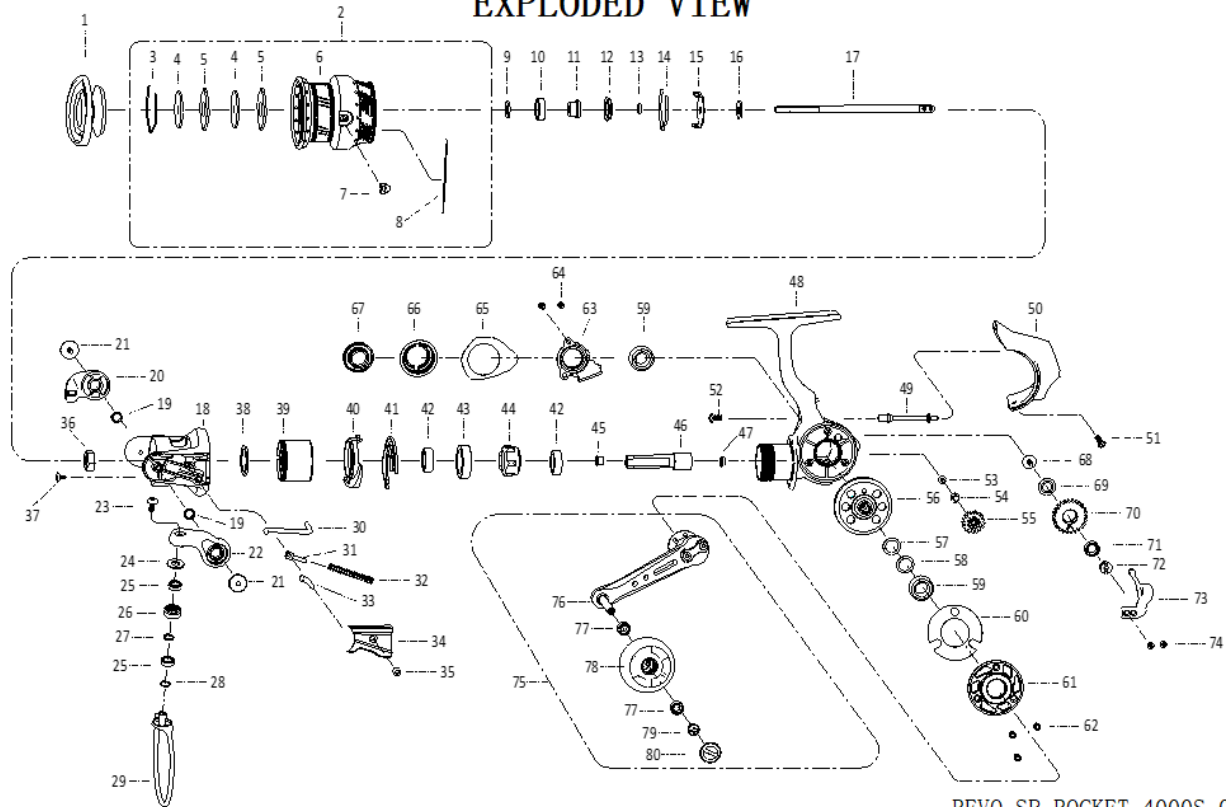

EXPLODED VIEW

REVO SP ROCKET 4000S 00

パーツID	パーツ名	価格
1	1593622 DRAG KNOB ASSY	¥2,000
2	1593638 SPOOL ASSY	¥7,500
3	1482604 STOP RING	¥200
4	1490269 KEY WASHER	¥200
5	1338816 DRAG WASHER	¥200
6	1593639 SPOOL	¥6,500
7	1555359 LINE CLIP	¥200
8	1216569 LINE CLIP SPRING	¥200
9	1516588 SHEET WASHER	¥200
10	1200874 BEARING	¥600
11	1516855 BEARING SLEEVE	¥200
12	1378774 O-RING	¥200
13	1482651 SEAL	¥200
14	1555360 SPOOL CLICK	¥200
15	1378765 SPOOL CLICK RETAINER	¥200
16	1378777 SPOOL SHAFT WASHER	¥200
17	1593625 MAIN SHAFT	¥1,000
18	1593640 ROTOR	¥2,500
19	1378781 BUSHING	¥200
20	1593627 BAIL HOLDER	¥500
21	1593572 SCREW (2REQ)	¥200
22	1593628 BAIL ARM	¥400
23	1378789 SCREW	¥200
24	1555368 LINE ROLLER COLLAR	¥200
25	1380228 BEARING	¥2,500
26	1593629 LINE ROLLER	¥300
27	1378786 LINE SLIDER WASHER	¥200
28	1378784 SHIM	¥200
29	1593641 BAIL WIRE	¥1,400
30	1593642 TRIP PLUNGER	¥200
31	1378793 SPRING SEAT	¥200
32	1593577 BAIL ARM SPRING	¥200
33	1378794 PIVOT LEVER	¥300
34	1593632 BAIL ARM COVER	¥200
35	1378790 SCREW	¥200
36	1378801 ROTOR NUT	¥200
37	1555372 SCREW	¥200
38	1378805 WASHER	¥200
39	1593579 BEARING COVER	¥400
40	1555452 N-R CAM	¥300
41	1555453 ROTOR BRAKE RING	¥200
42	1380233 BEARING	¥2,500
43	1555378 BEARING SLEEVE	¥300
44	1490278 ONE WAY CLUTCH	¥2,500
45	1404814 PINION GEAR BUSHING	¥200
46	1593609 PINION GEAR	¥1,500
47	1488072 BUSHING	¥200
48	1593633 BODY ASSY	¥4,500
49	1593611 O/S SLIDER GUIDE	¥300
50	1593612 REAR COVER	¥1,000