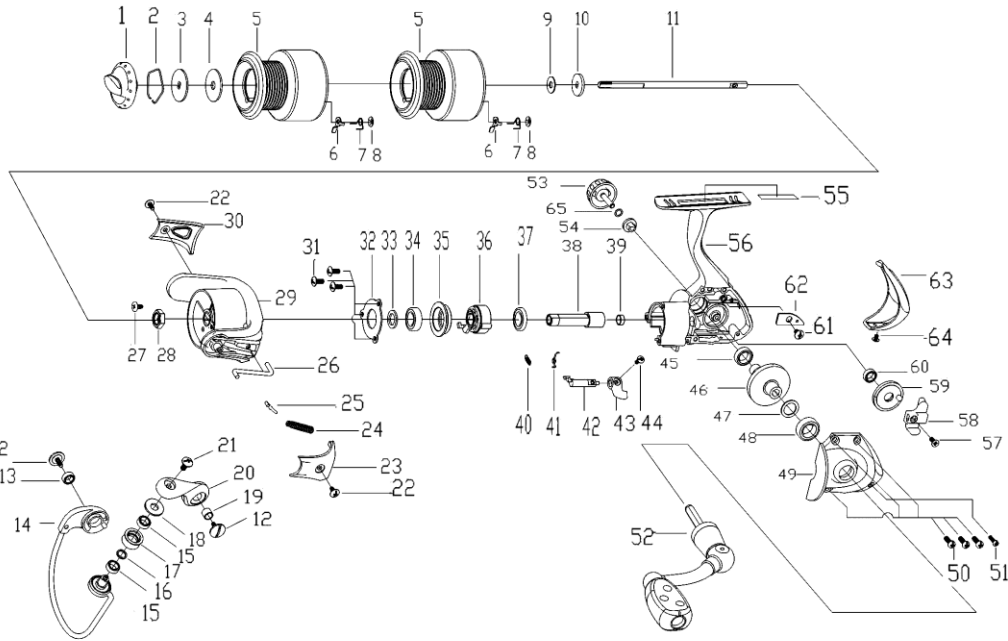

- 33 1102096
- 34 1085544
- 35 1121934
- 36 1121938
- 37 1085544
- 38 1121639
- 39 1121640
- 40 1121641
- 41 1102080
- 42 1121642
- 43 1118096
- 44 1092777
- 45 1085552
- 46 1121643
- 47 1085551
- 48 1085552
- 49 1121644
- 50 1121645
- 51 1118100
- 52 1121936
- 53 1118040
- 54 1102098
- 55 1117987
- 56 1121646
- 57 1121647
- 58 1121648
- 59 1121649
- 60 1121650
- 61 1118106
- 62 1121651
- 63 1121652
- 64 1092710
- 65 1120981

# Cardinal 501ALB

パーツID	パーツ名	価格
1121624	DRAG KONB ASSY	¥700
1085295	RETAINER RING	¥50
1085296	WASHER	¥50
1085298	WASHER	¥50
1121625	SPOOL ASSY SPARE	¥500
1121626	SPOOL ALUM ASSY	¥1,200
1118000	要確認)CLICK GEAR C100UL/C300UL/C101/C30	¥50
1118001	要確認)CLICK SPRING C100UL/C300UL/C101/C	¥50
1117948	O- RING RETAINER	¥50
1102056	CLICK GEAR WASHER	¥50
1085271	CLICK GEAR	¥100
1121627	MAIN SHAFT	¥500
1117951	SCREW C102/302	¥50
1110172	BALL BEARING	¥600
1121628	BAIL ASSY	
1121629	BALL BEARING FOR C501 - ITEM 15	¥600
1109607	BUSHING- AVOCET PRO 1000PF	¥50
1121937	LINE ROLLER FOR C501 JAPAN	
1118013	LINE ROLLER BUSHING C100UL/C300UL/C101/	¥50
1121631	LINE ROLLER BUSHING	¥50
1121632	BAIL ARM	¥250
1117959	SCREW	¥50
1092845	SCREW	¥50
1121633	ROTOR COVER	¥250
1121634	SPRING	¥50
1085540	BAIL LEVER	¥100
1121635	KICK LEVER	¥100
1085900	SCREW	¥50
1085606	ROTOR NUT	¥100
1121636	ROTOR	¥1,000
1121637	ROTOR COVER	¥250
1092777	SCREW	¥50
1102077	BALL BEARING RETAINER	¥100
1102096	WASHER	¥50
1085544	BALL BEARING	¥600
1121934	BALL BEARING HOLDER FOR C501	¥200
1121938	ONE WAY CLUTCH BEARING (C)	
1085544	BALL BEARING	¥600
1121639	PINION GEAR	¥500
1121640	BUSHING	¥50
1121641	OWC BEARING SPRING	¥50
1102080	SPRING	¥50
1121642	A/R LEVER	¥200
1118096	A/R BUTTON	¥200
1092777	SCREW	¥50
1085552	BALL BEARING	¥600
1121643	DRIVE GEAR C501 - ITEM 46	¥500
1085551	BUSHING	¥50
1085552	BALL BEARING	¥600
1121644	BODY COVER	¥400
1121645	SCREW (C)	¥160