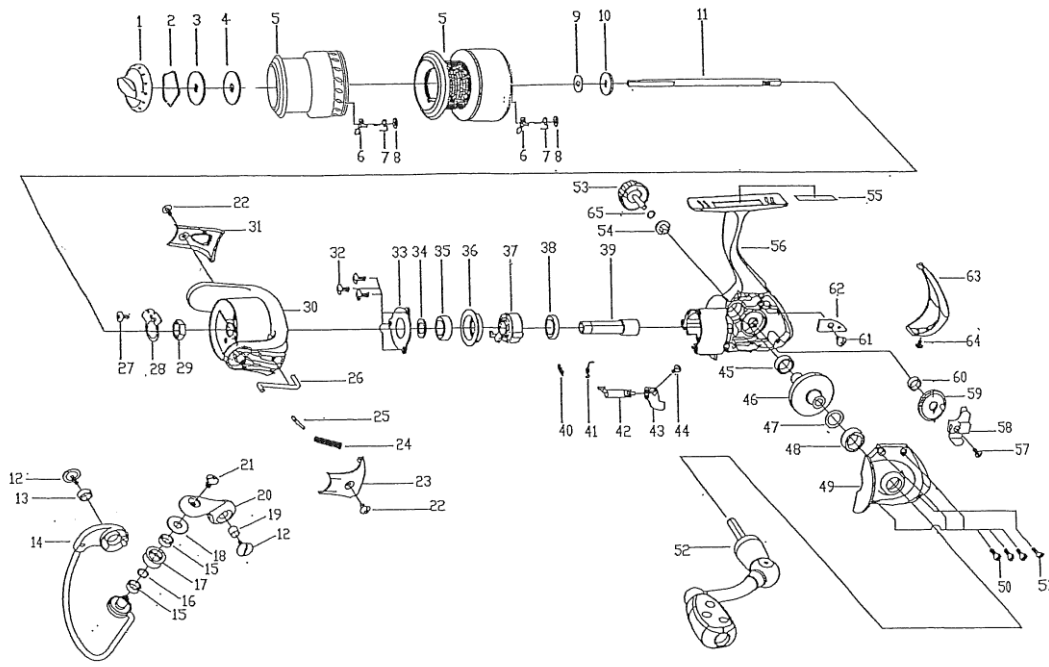

- 1 1132999
- 2 1085295
- 3 1085296
- 4 1085298
- 5 1143595
- 5 1133001
- 6 1118000
- 7 1118001
- 8 1117948
- 9 1102056
- 10 1085271
- 11 1121627
- 12 1117951
- 13 1102129
- 14 1133002
- 15 1121629
- 16 1109607
- 17 1133003
- 18 1118013
- 19 1121634
- 20 1133004
- 21 1117959
- 22 1092645
- 23 1133005
- 24 1121634
- 25 1085540
- 26 1121635
- 27 1141435
- 28 1141436
- 29 1085606
- 30 1133006
- 31 1133007

- 32 1092777
- 33 1102077
- 34 1102096
- 35 1085544
- 36 1121934
- 37 1121938
- 38 1085544
- 39 1121639
- 40 1121641
- 41 1102080
- 42 1121642
- 43 1138212
- 44 1092777
- 45 1085552
- 46 1121643
- 47 1085551
- 48 1085552
- 49 1133008
- 50 1121645
- 51 1118100
- 52 1133009
- 53 1133010
- 54 1102098
- 55 1117987
- 56 1133011
- 57 1121647
- 58 1121648
- 59 1121649
- 60 1121650
- 61 1118106
- 62 1121651
- 63 1133012
- 64 1092710
- 65 1120981

パーツID	パーツ名	価格
1085296	WASHER	¥50
1085298	WASHER	¥50
1143595	SPOOL ALUM ASSY	¥1,200
1133001	SPOOL ALUM SPARE (C)	¥1,200
1118000	要確認)CLICK GEAR C100UL/C300UL/C101/C30	¥50
1118001	要確認)CLICK SPRING C100UL/C300UL/C101/C	¥50
1117948	O- RING RETAINER	¥50
1102056	CLICK GEAR WASHER	¥50
1085271	CLICK GEAR	¥100
1121627	MAIN SHAFT	¥500
1117951	SCREW C102/302	¥50
1102129	BUSHING	¥50
1133002	BAIL ASSY (C)	¥700
1121629	BALL BEARING FOR C501 - ITEM 15	¥600
1109607	BUSHING- AVOCET PRO 1000PF	¥50
1133003	LINE ROLLER (C)	¥400
1118013	LINE ROLLER BUSHING C100UL/C300UL/C101/	¥50
1121634	SPRING	¥50
1133004	BAIL ARM (C)	¥250
1117959	SCREW	¥50
1092645	SCREW	
1133005	ROTOR COVER (C)	¥250
1121634	SPRING	¥50
1085540	BAIL LEVER	¥100
1121635	KICK LEVER	¥100
1141435	SCREW (C)	¥50
1141436	NUT RETAINER (C)	¥160
1085606	ROTOR NUT	¥100
1133006	ROTOR (C)	¥1,200
1133007	ROTOR COVER (C)	¥250
1092777	SCREW	¥50
1102077	BALL BEARING RETAINER	¥100
1102096	WASHER	¥50
1085544	BALL BEARING	¥600
1121934	BALL BEARING HOLDER FOR C501	¥200
1121938	ONE WAY CLUTCH BEARING (C)	
1085544	BALL BEARING	¥600
1121639	PINION GEAR	¥500
1121641	OWC BEARING SPRING	¥50
1102080	SPRING	¥50
1121642	A/R LEVER	¥200
1138212	ANTI-REVERSE BUTTON (C)	¥200
1092777	SCREW	¥50
1085552	BALL BEARING	¥600
1121643	DRIVE GEAR C501 - ITEM 46	¥500
1085551	BUSHING	¥50
1085552	BALL BEARING	¥600
1133008	BODY COVER (C)	¥400
1121645	SCREW (C)	¥160
1118100	SCREW C502/503	¥50
1133009	HANDLE	¥1,500

パーツID	パーツ名	価格
1133010	HANDLE SCREW CAP	¥300
1102098	WASHER G500UL/S500UL NO 43	¥100
1117987	BODY DECORATION PLATE (C)	¥100
1133011	BODY (C)	¥1,200
1121647	SLIDER RETAINER SCREW	¥50
1121648	SLIDER	¥300
1121649	OSCILLATION GEAR	¥300
1121650	BALL BEARING (C)	¥600
1118106	SLIDER RETAINER SCREW	¥50
1121651	SLIDER RETAINER	¥100
1133012	REAR COVER (C)	¥300
1092710	SCREW	¥50
1120981	O RING C100UL	¥50
1132999	DRAG KNOB ASSY	¥700
1085295	RETAINER RING	¥50