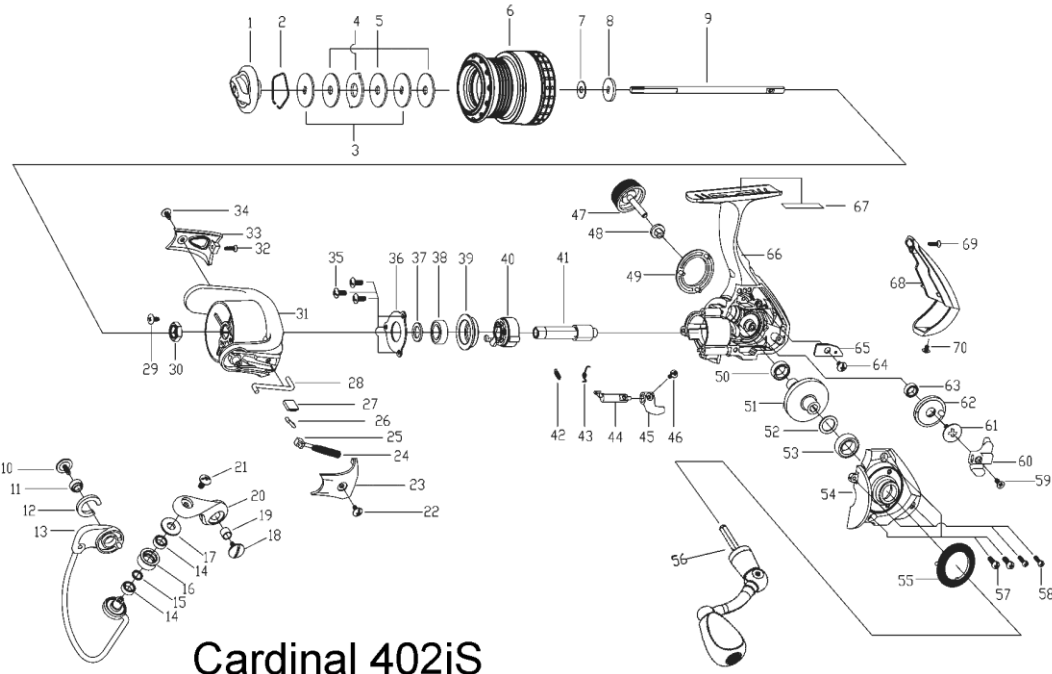

- 1 1203002
- 2 1085295
- 3 1085296
- 4 1085297
- 5 1085298
- 6 1203003
- 7 1102115
- 8 1108885
- 9 1203005
- 10 1131692
- 11 1102129
- 12 1118077
- 13 1203006
- 14 1126264
- 15 1110165
- 16 1141458
- 17 1118080
- 18 1102128
- 19 1102065
- 20 1203007
- 21 1085322
- 22 1108889
- 23 1203008
- 24 1114721
- 25 1085330
- 26 1102136
- 27 1118084
- 28 1118085
- 29 1085900
- 30 1085273
- 31 1203009
- 32 1112109
- 33 1203010
- 34 1108889
- 35 1092844

パ-ツID	パ-ツ名	価格
1203033	SCREW (C)	¥50
1143861	SCREW (C)	¥50
1203002	DRAG KNOB ASSY	¥700
1085295	RETAINER RING	¥50
1085296	WASHER	¥50
1085297	WASHER	¥50
1085298	WASHER	¥50
1203003	FORGED SPOOL (C)	¥1,400
1102115	CLICK GEAR WASHER	¥160
1108885	CLICK GEAR (C)	¥100
1203005	MAIN SHAFT (C)	¥500
1131692	SCREW (C)	¥160
1102129	BUSHING	¥50
1118077	BALANCE BLOCK (C)	¥50
1203006	BAIL ASSY (C)	¥700
1203006	BAIL ASSY (C)	¥700
1126264	BALL BEARING	¥600
1110165	WASHER (C)	¥50
1141458	LINE ROLLER (C)	¥400
1118080	LINE ROLLER BUSHING	¥50
1102128	SCREW	¥100
1102065	BUSHING (1118094)	¥50
1203007	BAIL ARM (C)	¥250
1085322	SCREW	¥50
1108889	SCREW (C)	¥160
1203008	ROTOR COVER (C)	¥250
1114721	SPRING	¥50
1085330	SLIDER	¥100
1102136	BAIL LEVER	¥100
1118084	BALANCE BLOCK	¥50
1118085	KICK LEVER	¥100
1085900	SCREW	¥50
1085273	ROTOR NUT	¥100
1203009	ROTOR (C)	¥1,200
1112109	SCREW (C)	¥160
1203010	ROTOR COVER (C)	¥250
1108889	SCREW (C)	¥160
1092844	SCREW	¥50
1102143	BALL BEARING RETAINER	¥100
1114764	WASHER-AV S6000FD	¥50
1126279	BALL BEARING	¥600
1115558	BALL BEARING HOLDER (C)	¥200
1102144	ONE WAY CLUTCH BEARING	¥800
1118093	PINION GEAR	¥500
1102146	OWC BEARING SPRING	¥50
1111490	SPRING	¥50
1131704	ANTI-REVERSE BUTTON (C)	¥200
1203011	ANTI-REVERSE BUTTON (C)	¥200
1111492	SCREW	¥50
1203012	HANDLE SCREW CAP	¥300
1092781	WASHER	¥100