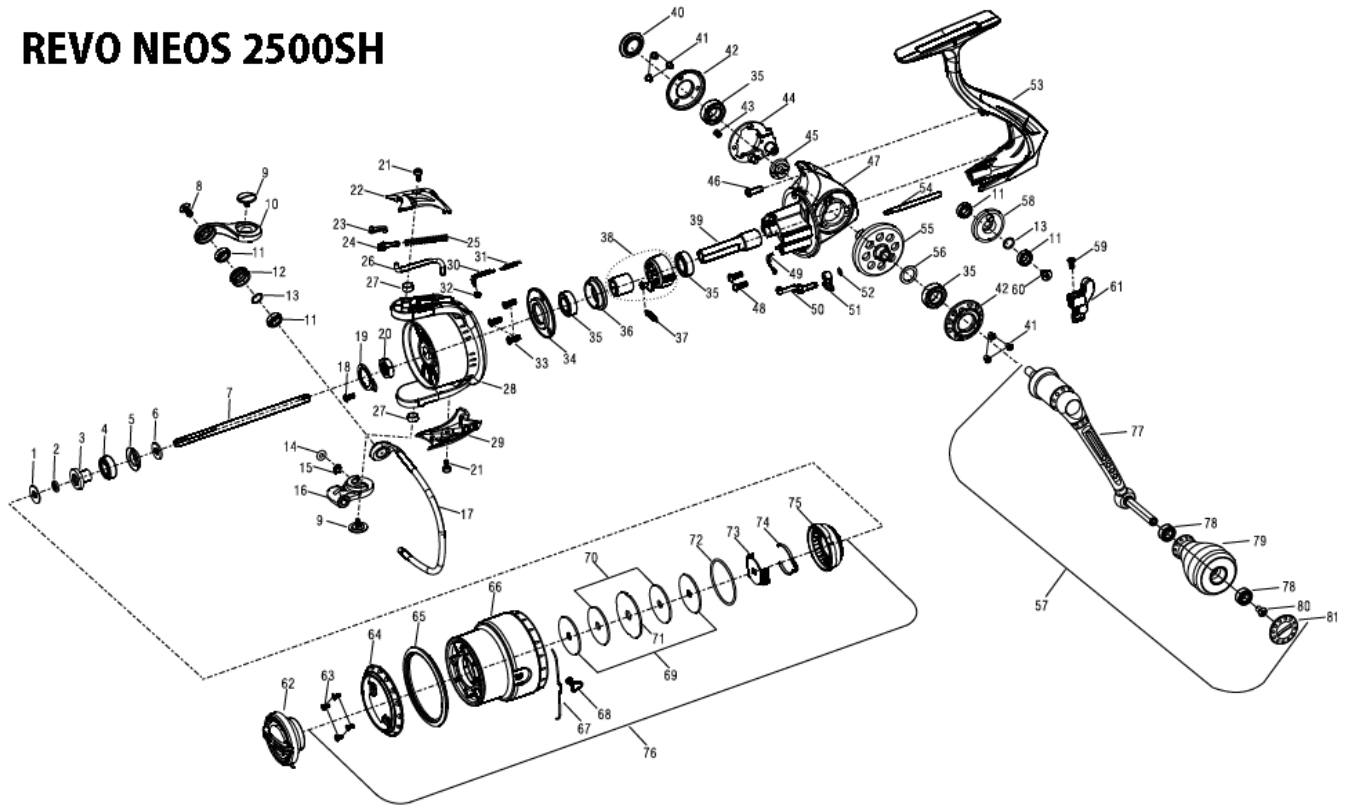

REVO NEOS 2500SH

	パーツID	パーツ名	価格
1	1195751	SPACE WASHER (C)	¥160
2	1195755	O-RING (C)	¥160
3	1195758	BEARING SLEEVE (C)	¥300
4	1195757	BALL BEARING (C)	¥600
5	1195761	SEAL (C)	¥160
6	1195763	SPOOL SHAFT WASHER (C)	¥160
7	1221452	SPOOL SHAFT (C)	¥800
8	1195642	SCREW (C)	¥160
9	1221453	SCREW (2 REQ) (C)	¥200
10	1221455	BAIL ARM (C)	¥400
11	1195641	BALL BEARING (4 REQ) (C)	¥600
12	1195620	LINE ROLLER (C)	¥500
13	1195778	SPACER (C)	¥160
14	1195591	O-RING (C)	¥160
15	1195592	CLIP (C)	¥160
16	1221457	BAIL HOLDER (C)	¥300
17	1221459	BAIL WIRE (C)	¥1,000
18	1221460	SCREW (C)	¥160
19	1195770	NUT LOCKING PLATE (C)	¥200
20	1221461	ROTOR NUT (C)	¥200
21	1221462	SCREW (C)	¥160
22	1221464	BAIL ARM COVER (C)	¥300
23	1195617	PIVOT LEVER ©(=1252713)	¥160
24	1195619	BAIL SPRING BUSHING (C)	¥160
25	1195613	BAIL SPRING (C)	¥160
26	1221466	BAIL TRIP BAR (C)	¥200
27	1221467	BUSHING (C)	¥160
28	1221471	ROTOR (C)	¥1,200
29	1221473	BAIL HOLDER COVER (C)	¥300
30	1221474	ROTOR BRAKE LINKAGE (C)	¥250
31	1221475	ROTOR BRAKE SPRING (C)	¥160
32	1221476	ROTOR BRAKE PAD (C)	¥160
33	1221477	SCREW (3 REQ) (C)	¥160
34	1221479	BEARING HOLDER COVER (C)	¥500
35	1181780	20-4200BEARING. BALL(ABU/PN共通)	¥1,055
36	1195573	BEARING HOLDER (C)	¥400
37	1221480	CLUTCH SPRING (C)	¥160
38	1195773	CLUTCH ASSEMBLY (C)	¥800
39	1221482	PINION (C)	¥500
40	1221486	HANDLE SCREW COVER (C)	¥600
41	1221489	SCREW (6 REQ) (C)	¥160
42	1221492	BEARING RETAINER (2 REQ) (C)	¥800
43	1195720	SCREW (C)	¥160
44	1221495	OSCILLATION MOUNT (C)	¥600
45	1195767	IDLER GEAR (C)	¥300
46	1221496	SCREW (C)	¥160
47	1221498	GEAR BOX (C)	¥3,000
48	1221499	SCREW (2 REQ) (C)	¥160
49	1221500	SWITCH SPRING (C)	¥160
50	1221501	SWITCH LEVER (C)	¥200
51	1221503	IAR SWITCH (C)	¥200