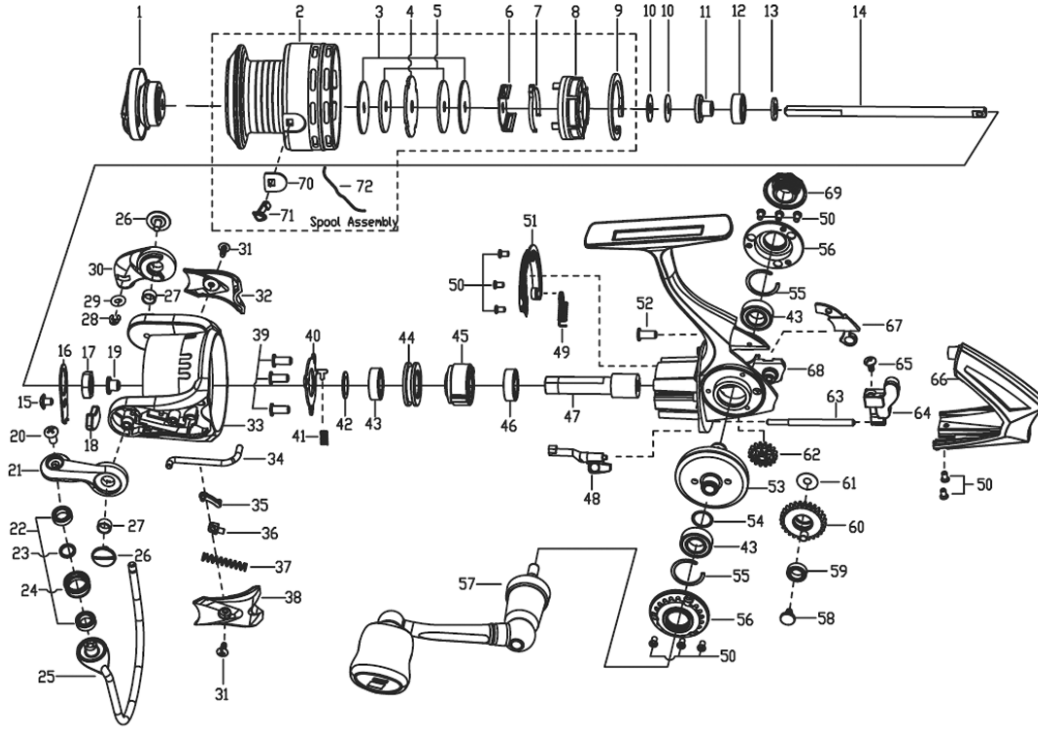

- 1 1259456 • ITEM 番号 #10 のワッシャーは調整出荷の為、数量及び厚みが
- 2 1259458 製品と展開図では異なる場合があります。
- 3 1259459 • パーツご購入は、厚みの違いの2種類から選べます。
- 4 1259460 1178953=0.5mm 厚、1178954=0.3mm 厚

RAYREX 2000SH

- 5 1126368
- 6 1252692
- 7 1252693
- 8 1252694
- 9 1252696
- 10 1178953
- 10 1178954
- 11 1252698
- 12 1252699
- 13 1252700
- 14 1259461
- 15 1126258
- 16 1252702
- 17 1259462
- 18 1252703
- 19 1259463
- 20 1126261
- 21 1259464
- 22 1112125
- 23 1110165
- 24 1259465
- 25 1252706
- 26 1126379
- 27 1188261
- 28 1252707
- 29 1252708
- 30 1259466
- 31 1125962
- 32 1252710
- 33 1259467
- 34 1252712
- 35 1252713

パーツID	パーツ名	価格
1	OB)DRAG KNOB ASSEMBLY (C)	¥2,000
	OB)SPOOL ASSEMBLY (C)	¥3,900
2	OB)SPOOL (C)	¥1,600
3	KEYED WASHER (C)	¥200
4	SPOOL WASHER (C)	¥200
5	WASHER	¥110
6	CLICKER HOLDER (C)	¥200
7	SPOOL CLICKER (C)	¥200
8	SPOOL BOTTOM (C)	¥300
9	RETAINING CLIP (C)	¥160
10	WASHER(T=0.5) (C)	¥160
10	SPARE ADJUSTMENT WASHER(T=0.3) (C)	¥160
11	MAINSHAFT SLEEVE (C)	¥300
12	OB)BEARING 6X12X4 (C)	¥600
13	MAINSHAFT WASHER (C)	¥160
14	MAIN SHAFT (C)	¥800
15	SCREW	¥50
16	ROTOR SET PLATE (C)	¥160
17	ROTOR NUT (C)	¥160
18	OB)BALANCE WEIGHT (C)	¥160
19	POM BUSHING (C)	¥160
20	SCREW	¥50
21	OB)BAIL ARM (C)	¥400
22	BALL BEARING	¥600
23	WASHER (C)	¥50
24	LINE ROLLER (C)	¥400
25	OB)BAIL ASSEMBLY (C)	¥1,000
26	SCREW	¥100
27	BUSHING (C)	¥160
28	E-CLIP (C)	¥160
29	O-RING (C)	¥160
30	OB)BAIL HOLDER (C)	¥300
31	SCREW (C)	¥160
32	BAIL HOLDER COVER (C)	¥300
33	OB)ROTOR (C)	¥1,400
34	TRIP BAR (C)	¥160
35	TRIP LINKAGE	¥200
36	BAIL SLIDER	¥100
37	SPRING FOR C100UL/C300UL/C101/C301	¥50
38	BAIL ARM COVER (C)	¥300
39	SCREW	¥50
40	PINION COVER (C)	¥200
41	CLUTCH SPRING (C)	¥160
42	WASHER-AV S6000FD	¥50
43	BEARING 7X13X4 (C)	¥800
44	BEARING HOLDER (C)	¥400
45	CLUTCH ASSEMBLY (C)	¥800
46	BEARING 7X13X4 (C)	¥800
47	PINION (C)	¥500