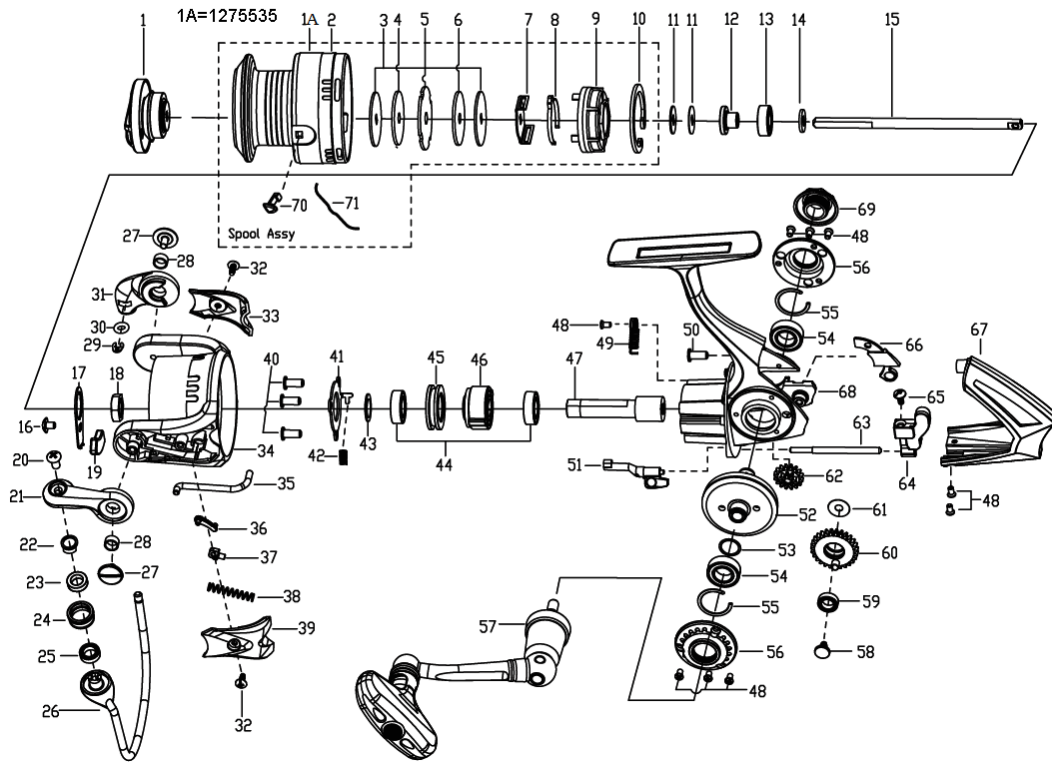

EXPLODED VIEW OF ORRA 2500

パーツID	パーツ名	価格
1	1275635 DRAG KNOB ASSEMBLY (C)	¥1,800
1A	1275535 SPOOL ASSEMBLY (C)	¥3,000
2	1275537 SPOOL (C)	¥1,600
3	1252751 FELT WASHER (C)	¥200
4	1126304 KEY WASHER	¥50
5	1126307 EARED WASHER	¥50
6	1126304 KEY WASHER	¥50
7	1252692 CLICKER HOLDER (C)	¥200
8	1252693 SPOOL CLICKER (C)	¥200
9	1252695 SPOOL BOTTOM (C)	¥300
10	1252696 RETAINING CLIP (C)	¥160
11	1178953 WASHER(T=0.5) (C)	¥160
11	1178954 SPARE ADJUSTMENT WASHER(T=0.3) (C)	¥160
12	1252698 MAINSHAFT SLEEVE (C)	¥300
13	1252753 BUSHING (C)	¥250
14	1252700 MAINSHAFT WASHER (C)	¥160
15	1252701 MAINSHAFT (C)	¥800
16	1126258 SCREW	¥50
17	1252702 ROTOR SET PLATE (C)	¥160
18	1085273 ROTOR NUT	¥100
19	1252703 BALANCE WEIGHT (C)	¥160
20	1126261 SCREW	¥50
21	1275638 BAIL ARM (C)	¥400
22	1252755 BRASS BUSHING (C)	¥200
23	1252756 POM BUSHING (C)	¥160
24	1259465 LINE ROLLER (C)	¥400
25	1259427 BALL BEARING (C)	¥600
26	1275599 BAIL ASSEMBLY (C)	¥1,000
27	1126379 SCREW	¥100
28	1188261 BUSHING (C)	¥160
29	1252707 E-CLIP (C)	¥160
30	1252708 O-RING (C)	¥160
31	1275640 BAIL HOLDER (C)	¥300
32	1125962 SCREW (C)	¥160
33	1252710 BAIL HOLDER COVER (C)	¥300
34	1275600 ROTOR (C)	¥1,600
35	1252712 TRIP BAR (C)	¥160
36	1252713 TRIP LINKAGE (=1195617)	¥160
37	1126272 BAIL SLIDER	¥100
38	1119106 SPRING FOR C100UL/C300UL/C101/C301	¥50
39	1252714 BAIL ARM COVER (C)	¥300
40	1126326 SCREW	¥50
41	1252715 PINION COVER (C)	¥200
42	1252716 CLUTCH SPRING (C)	¥160
43	1114764 WASHER-AV S6000FD	¥50
44	1259471 BEARING 7X13X4 (C)	¥800
45	1252718 BEARING HOLDER (C)	¥400
46	1252719 CLUTCH ASSEMBLY (C)	¥800
47	1275642 PINION (C)	¥500
48	1252723 SCREW (C)	¥160
49	1252761 CLUTCH SWITCH SPRING (C)	¥160