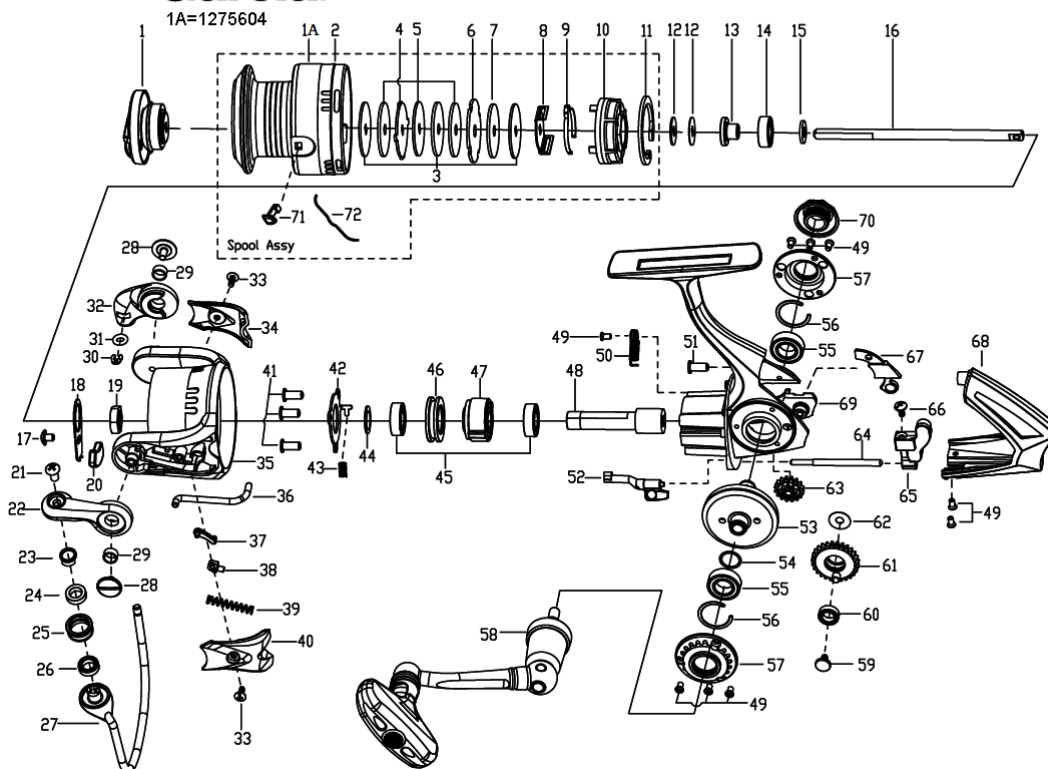

EXPLODED VIEW OF ORRA 3000

パーツID	パーツ名	価格
1	1275603 OB))DRAG KNOB ASSEMBLY (C)	¥1,800
1A	1275604 OB))SPOOL ASSEMBLY (C)	¥3,300
2	1275606 OB))SPOOL (C)	¥1,800
3	1126304 KEY WASHER	¥50
4	1126337 EARED WASHER	¥50
5	1252751 FELT WASHER (C)	¥200
6	1126307 EARED WASHER	¥50
7	1126305 DRAG WASHER	¥100
8	1252692 CLICKER HOLDER (C)	¥200
9	1252693 SPOOL CLICKER (C)	¥200
10	1252695 OB))SPOOL BOTTOM (C)	¥300
11	1252696 RETAINING CLIP (C)	¥160
12	1178953 WASHER(T=0.5) (C)	¥160
12	1178954 SPARE ADJUSTMENT WASHER(T=0.3) (C)	¥160
13	1252698 MAINSHAFT SLEEVE (C)	¥300
14	1252753 BUSHING (C)	¥250
15	1252700 MAINSHAFT WASHER (C)	¥160
16	1259486 MAIN SHAFT (C)	¥800
17	1126258 SCREW	¥50
18	1252702 ROTOR SET PLATE (C)	¥160
20	1253691 BALANCE WEIGHT (C)	¥160
21	1126261 SCREW	¥50
22	1275608 OB))BAIL ARM (C)	¥400
23	1252755 BRASS BUSHING (C)	¥200
24	1252756 POM BUSHING (C)	¥160
25	1259465 LINE ROLLER (C)	¥400
26	1259427 BALL BEARING (C)	¥600
27	1253692 OB))BAIL ASSEMBLY (C)	¥1,000
28	1126379 SCREW	¥100
29	1188261 BUSHING (C)	¥160
30	1252707 E-CLIP (C)	¥160
31	1252708 O-RING (C)	¥160
32	1275609 OB))BAIL HOLDER (C)	¥300
33	1125962 SCREW (C)	¥160
34	1253693 BAIL HOLDER COVER (C)	¥300
35	1275596 OB))ROTOR (C)	¥1,800
36	1253695 OB))TRIP BAR (C)	¥200
37	1252713 TRIP LINKAGE	¥200
38	1126272 BAIL SLIDER	¥100
39	1253696 TRIP SPRING (C)	¥160
40	1253697 OB))BAIL ARM COVER (C)	¥300
41	1126326 SCREW	¥50
42	1252715 PINION COVER (C)	¥200
43	1252716 CLUTCH SPRING (C)	¥160
44	1114764 WASHER-AV S6000FD	¥50
45	1259471 BEARING 7X13X4 (C)	¥800
46	1252718 BEARING HOLDER (C)	¥400
47	1252719 CLUTCH ASSEMBLY (C)	¥800
48	1275610 OB))PINION (C)	¥500