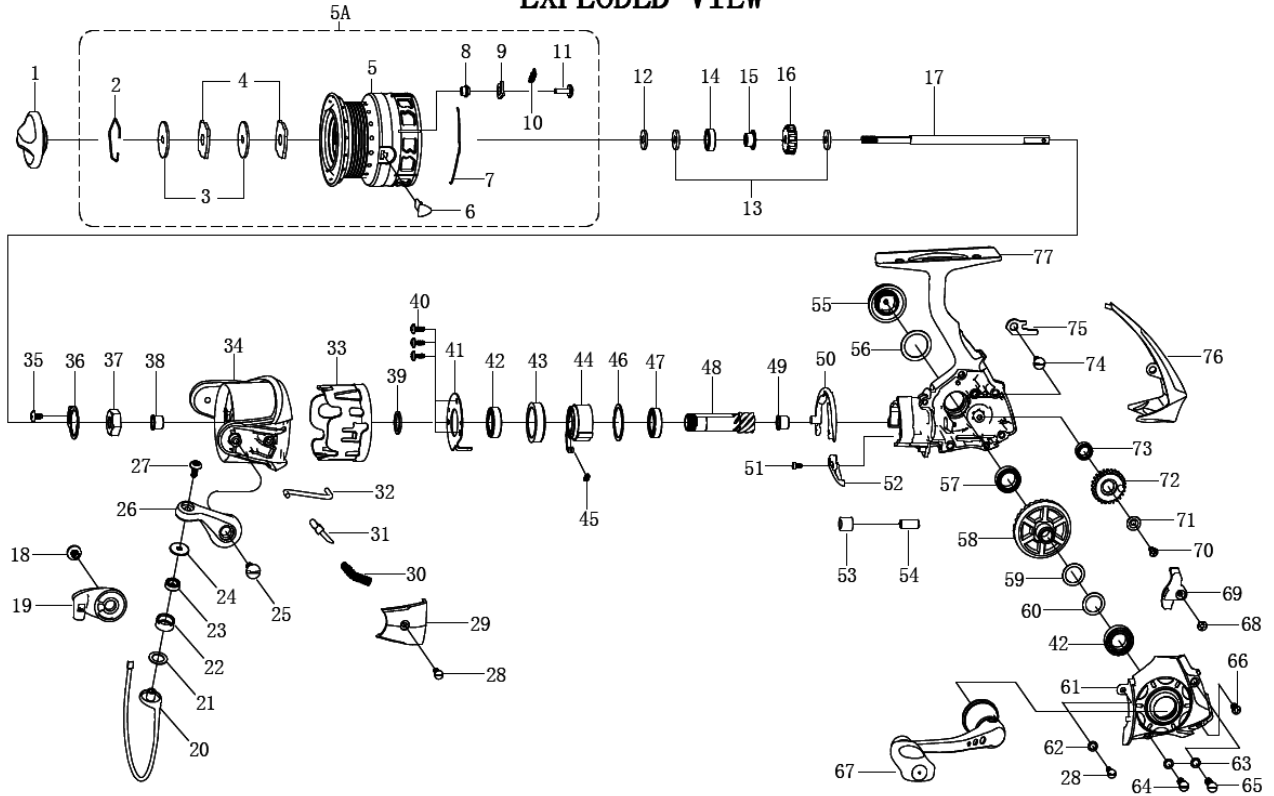

EXPLODED VIEW

ABU SP REVO STUDIO 00

	パーツID	パーツ名	価格
1	1338781	DRAG KNOB ASSY	¥1,000
2	1262623	STOP RING	¥300
3	1216514	KEYD DRAG WASHER (C)	¥160
4	1338782	DRAG WASHER	¥200
5	1338783	SPOOL SUB-ASSY	¥3,000
5A	1338784	COMPLETE SPOOL VENTED	¥5,000
6	1216522	LINE CLIP (C)	¥200
7	1216627	LINE CLIP SPRING (C)	¥200
8	1241706	CLICK WASHER (C)	¥160
9	1241707	SPOOL CLICK (C)	¥200
10	1214415	BUSHING (C)	¥160
11	1258432	SCREW	¥200
12	1201817	CLICK GEAR WASHER (C)	¥50
13	1200772	MAIN SHAFT WASHER (C)	¥200
14	1200773	BEARING 10X6X3 (C)	¥800
15	1216527	SLEEVE (C)	¥400
16	1241740	CLICK GEAR (C)	¥200
17	1338785	MAIN SHAFT	¥800
18	1216538	SCREW (C)	¥160
19	1338786	BAIL HOLDER	¥300
20	1338787	BAIL WIRE	¥1,000
21	1200780	LINE ROLLER WASHER (C)	¥160
22	1200782	LINE ROLLER	¥500
23	1200781	BEARING 7X4X2.5 (C)	¥600
24	1270808	LINE ROLLER COLLAR (C)	¥200
25	1216532	SCREW (C)	¥200
26	1338788	BAIL ARM	¥300
27	1338789	SCREW	¥200
28	1216534	SCREW (C)	¥160
29	1338790	BAIL ARM COVER	¥300
30	1201835	BAIL ARM SPRING (C)	¥160
31	1201836	BAIL ARM GUIDE	¥100
32	1270828	TRIP PLUNGER (C)	¥200
33	1270829	ROTOR SLEEVE (C)	¥500
34	1338791	ROTOR	¥1,500
35	1201840	SCREW (C)	¥160
36	1201841	ROTOR NUT WASHER (C)	¥200
37	1201842	ROTOR NUT	¥100
38	1225190	BUSHING (C)	¥160
39	1216633	RATCHET WASHER (C)	¥160
40	1201845	SCREW (C)	¥50
41	1201846	BEARING COVER (C)	¥200
42	1224305	BEARING	¥600
43	1200863	BEARING SLEEVE	¥300
44	1223660	ONE WAY CLUTCH (C)	¥800
45	1200805	CLUTCH SPRING	¥200
46	1201852	WASHER (C)	¥100
47	1224309	BEARING	¥600
48	1338792	PINION GEAR	¥500
49	1200797	FRAME BUSHING (C)	¥160
50	1241751	ROTOR BRAKE (C)	¥300