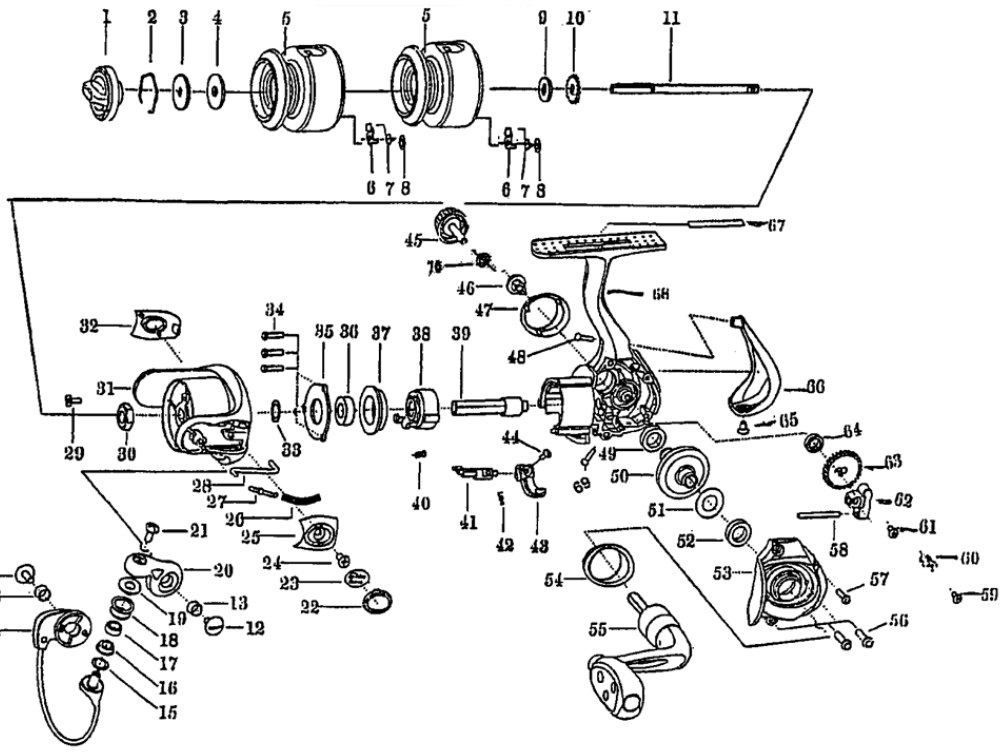

パーツID	パーツ名	価格
1117990	DRAG KNOB ASSY	¥700
1085295	RETAINER RING	¥50
1085296	WASHER	¥50
1085298	WASHER	¥50
1117994	SPOOL ALUM ASSY	¥1,200
1117998	SPOOL GRAPHITE ASSY	¥500
1118000	要確認)CLICK GEAR C100UL/C300UL/C101/C30	¥50
1118001	要確認)CLICK SPRING C100UL/C300UL/C101/C	¥50
1117948	O- RING RETAINER	¥50
1117949	CLICK GEAR WASHER C102/302	¥50
1085271	CLICK GEAR	¥100
1118003	MAIN SHAFT C101/C301	¥500
1118005		
1118006	BUSHING C100UL/C300UL/C101/C301	¥50
1118009	BAIL ASSY	¥700
1117954	WASHER C102/302	¥50
1118011	LINE ROLLER BUSHING C100UL/C300UL/C101/	¥50
1085365	BALL BEARING	¥600
1120883	LINE ROLLER C100UL/C101	
1118013	LINE ROLLER BUSHING C100UL/C300UL/C101/	¥50
1118016	BAIL ARM	¥250
1118018	SCREW C100UL/C300UL/C101/C301	¥50
1118020	ROTOR SLICE C101/C301	¥100
1118022	DECORATION RING C101/C301	¥50
1092784	SCREW	¥50
1118025	ROTOR COVER	¥250
1119108	SCREW FOR C100UL/C300UL	¥50
1085540	BAIL LEVER	¥100
1118028	KICK LEVER	¥100
1085900	SCREW	¥50
1085606	ROTOR NUT	¥100
1118031	ROTOR	¥1,000
1118035	ROTOR COVER	¥250
1102096	WASHER	¥50
1102076	SCREW	¥50
1102077	BALL BEARING RETAINER	¥100
1085544	BALL BEARING	¥600
1098659	BEARING RETAINER	¥200
1109432	ONE WAY CLUTCH BEARING	¥800
1098650	PINION GEAR	¥500
1119107	OWC BEARING SPRING C100UL/C300UL/C101	¥50
1102081	ANTI-REVERSE LEVER	¥200
1102080	SPRING	¥50
1118037	ANTI-REVERSE BUTTON	¥200
1085437	SCREW 32 C102R/3/4/5/6	¥50
1118039	HANDLE SCREW CAP	¥300
1102098	WASHER G500UL/S500UL NO 43	¥100
1118043	DECORATION RING	¥250
1102090	SCREW	¥50
1085552	BALL BEARING	¥600
1085550	DRIVE GEAR	¥500